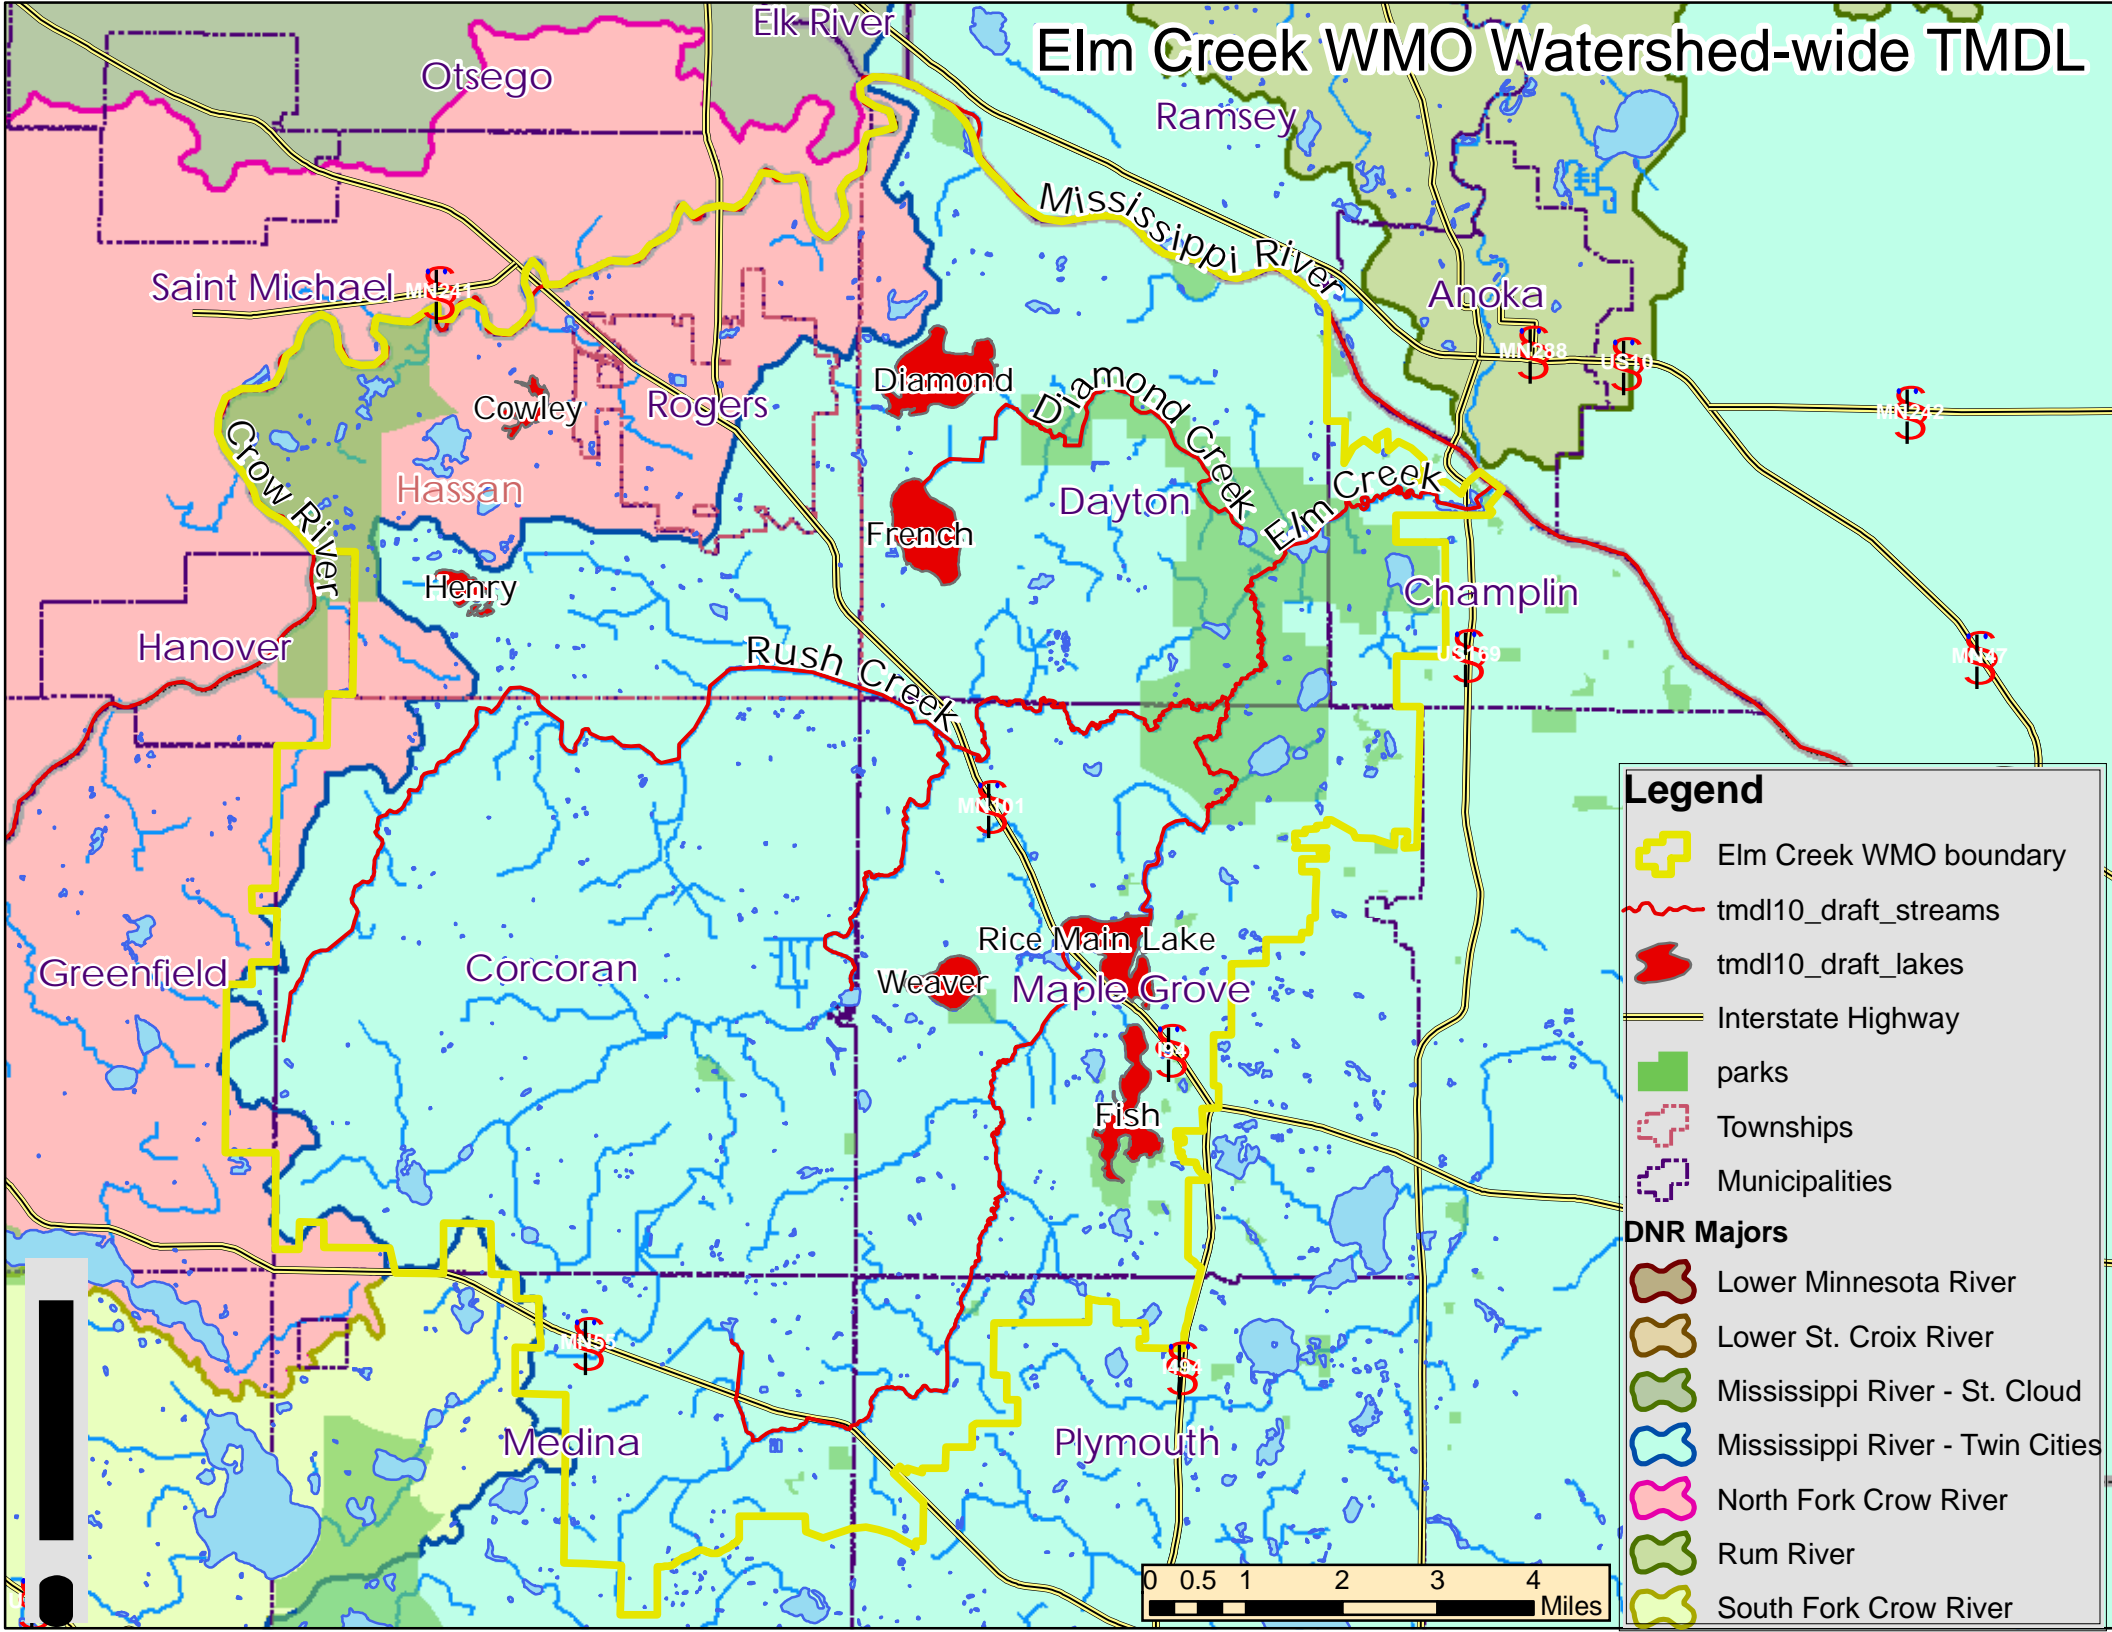

# Elm Creek WMO Watershed-wide TMDL

**Legend**

- Elm Creek WMO boundary
- tmdl10\_draft\_streams
- tmdl10\_draft\_lakes
- Interstate Highway
- parks
- Townships
- Municipalities

**DNR Majors**

- Lower Minnesota River
- Lower St. Croix River
- Mississippi River - St. Cloud
- Mississippi River - Twin Cities
- North Fork Crow River
- Rum River
- South Fork Crow River