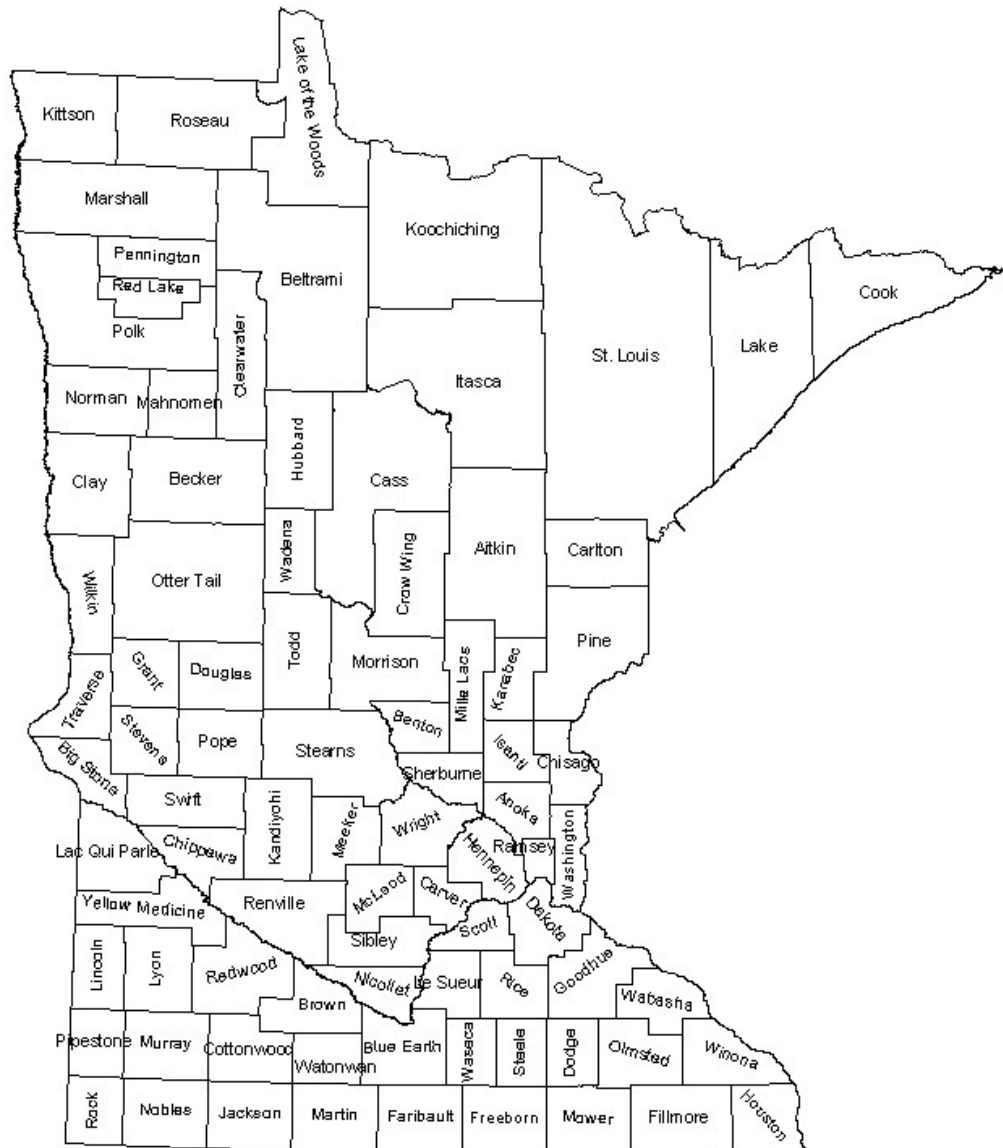

## APPENDIX B: DISTRIBUTION ATLAS

County distribution maps were produced for all species in MN Wetlist 1.4 and are listed alphabetically. Data from the University of Minnesota Herbarium were used to produce the maps. Counties are shaded where a species is present. A handful of species maps lack shaded counties entirely because the herbarium did not have a verified specimen at the time the data were acquired. A map with Minnesota county names is provided below for reference.