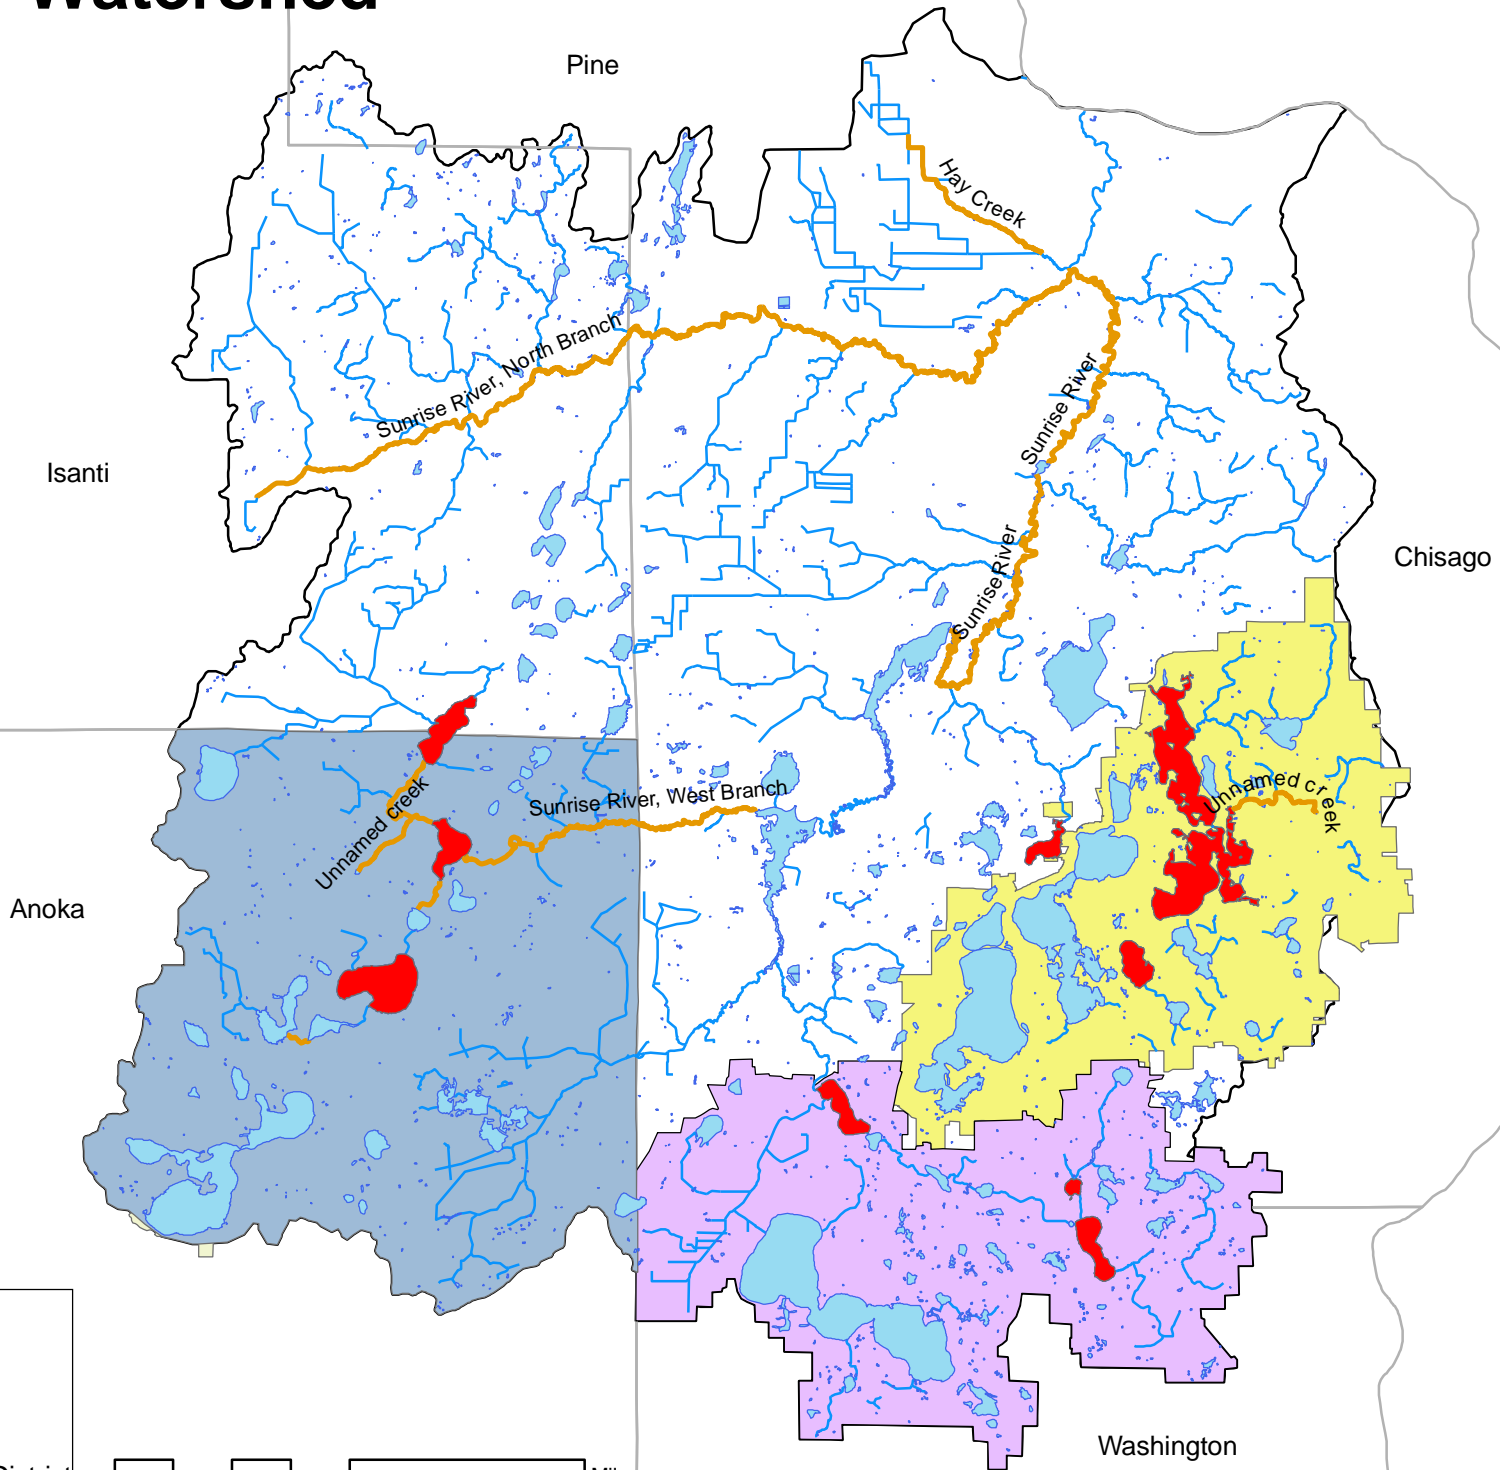

Sunrise River Watershed

Legend

- 2008 Impaired Streams
- 2008 Impaired Lakes
- Anoka County SWCD
- Comfort Lake Forest Lake Watershed District
- Chisago Lakes LID