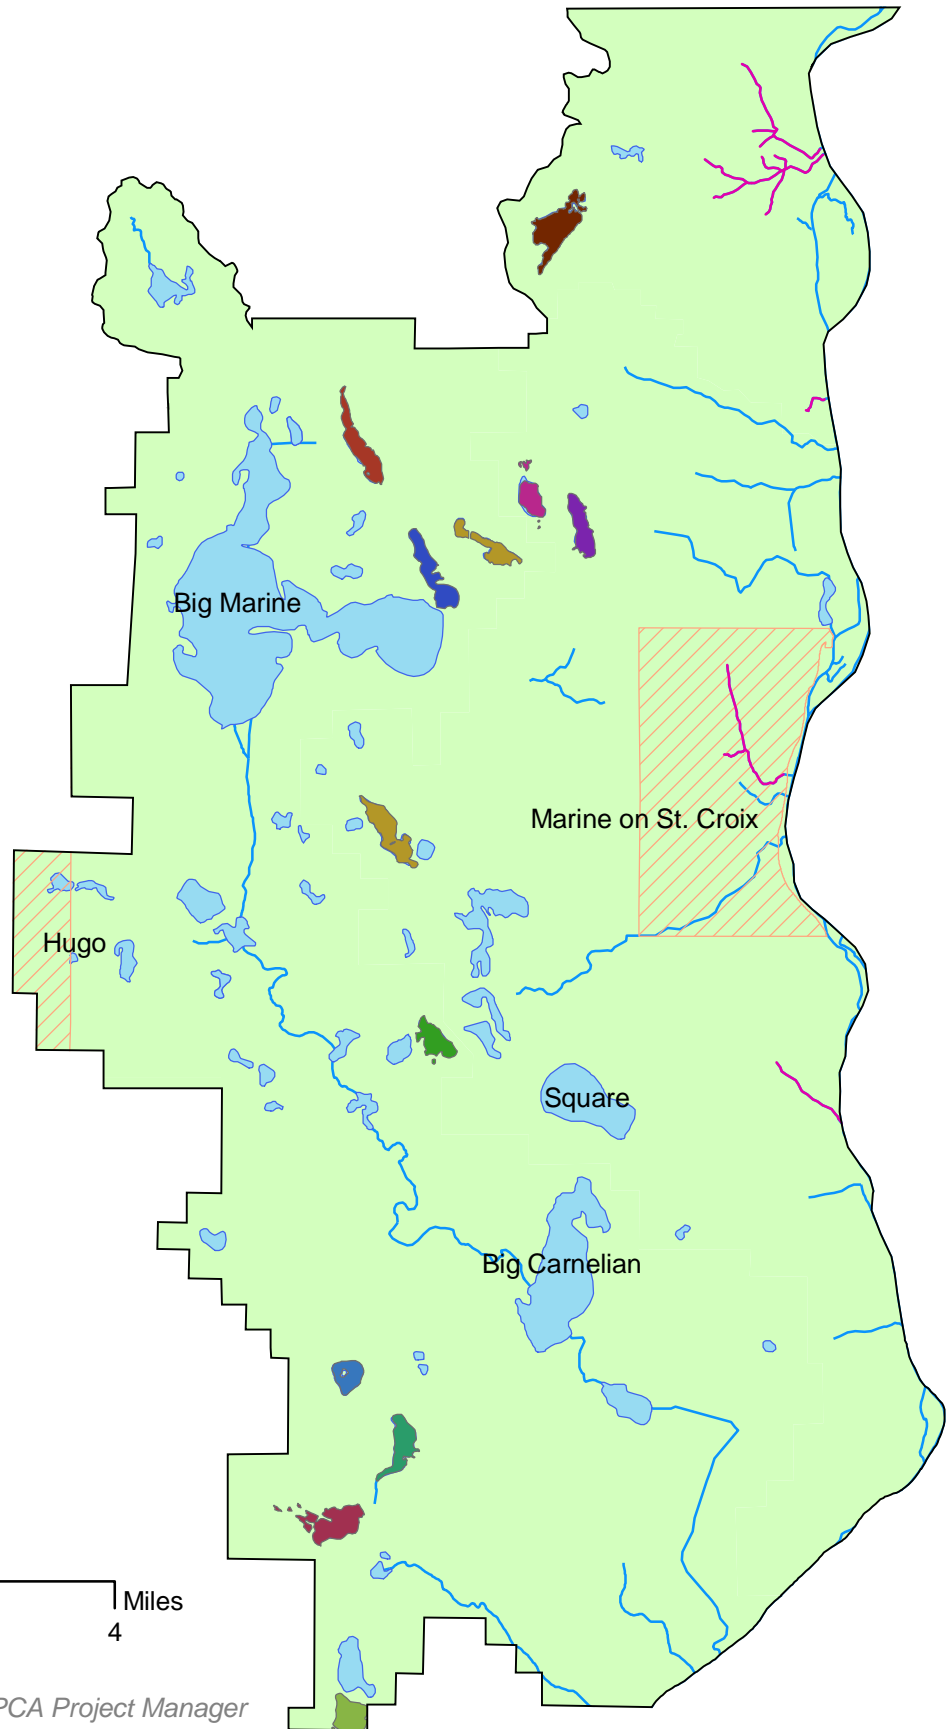

Carnelian Marine Watershed District

Legend

- Trout Streams
- Municipalities

Impaired Lakes

LAKE NAME

- Big Marine (Jellums)
- East Boot
- Fish
- Goose
- Hay
- Long
- Loon
- Louise
- Sand
- Silver
- South Twin
- Lakes/Waterbodies
- Streams