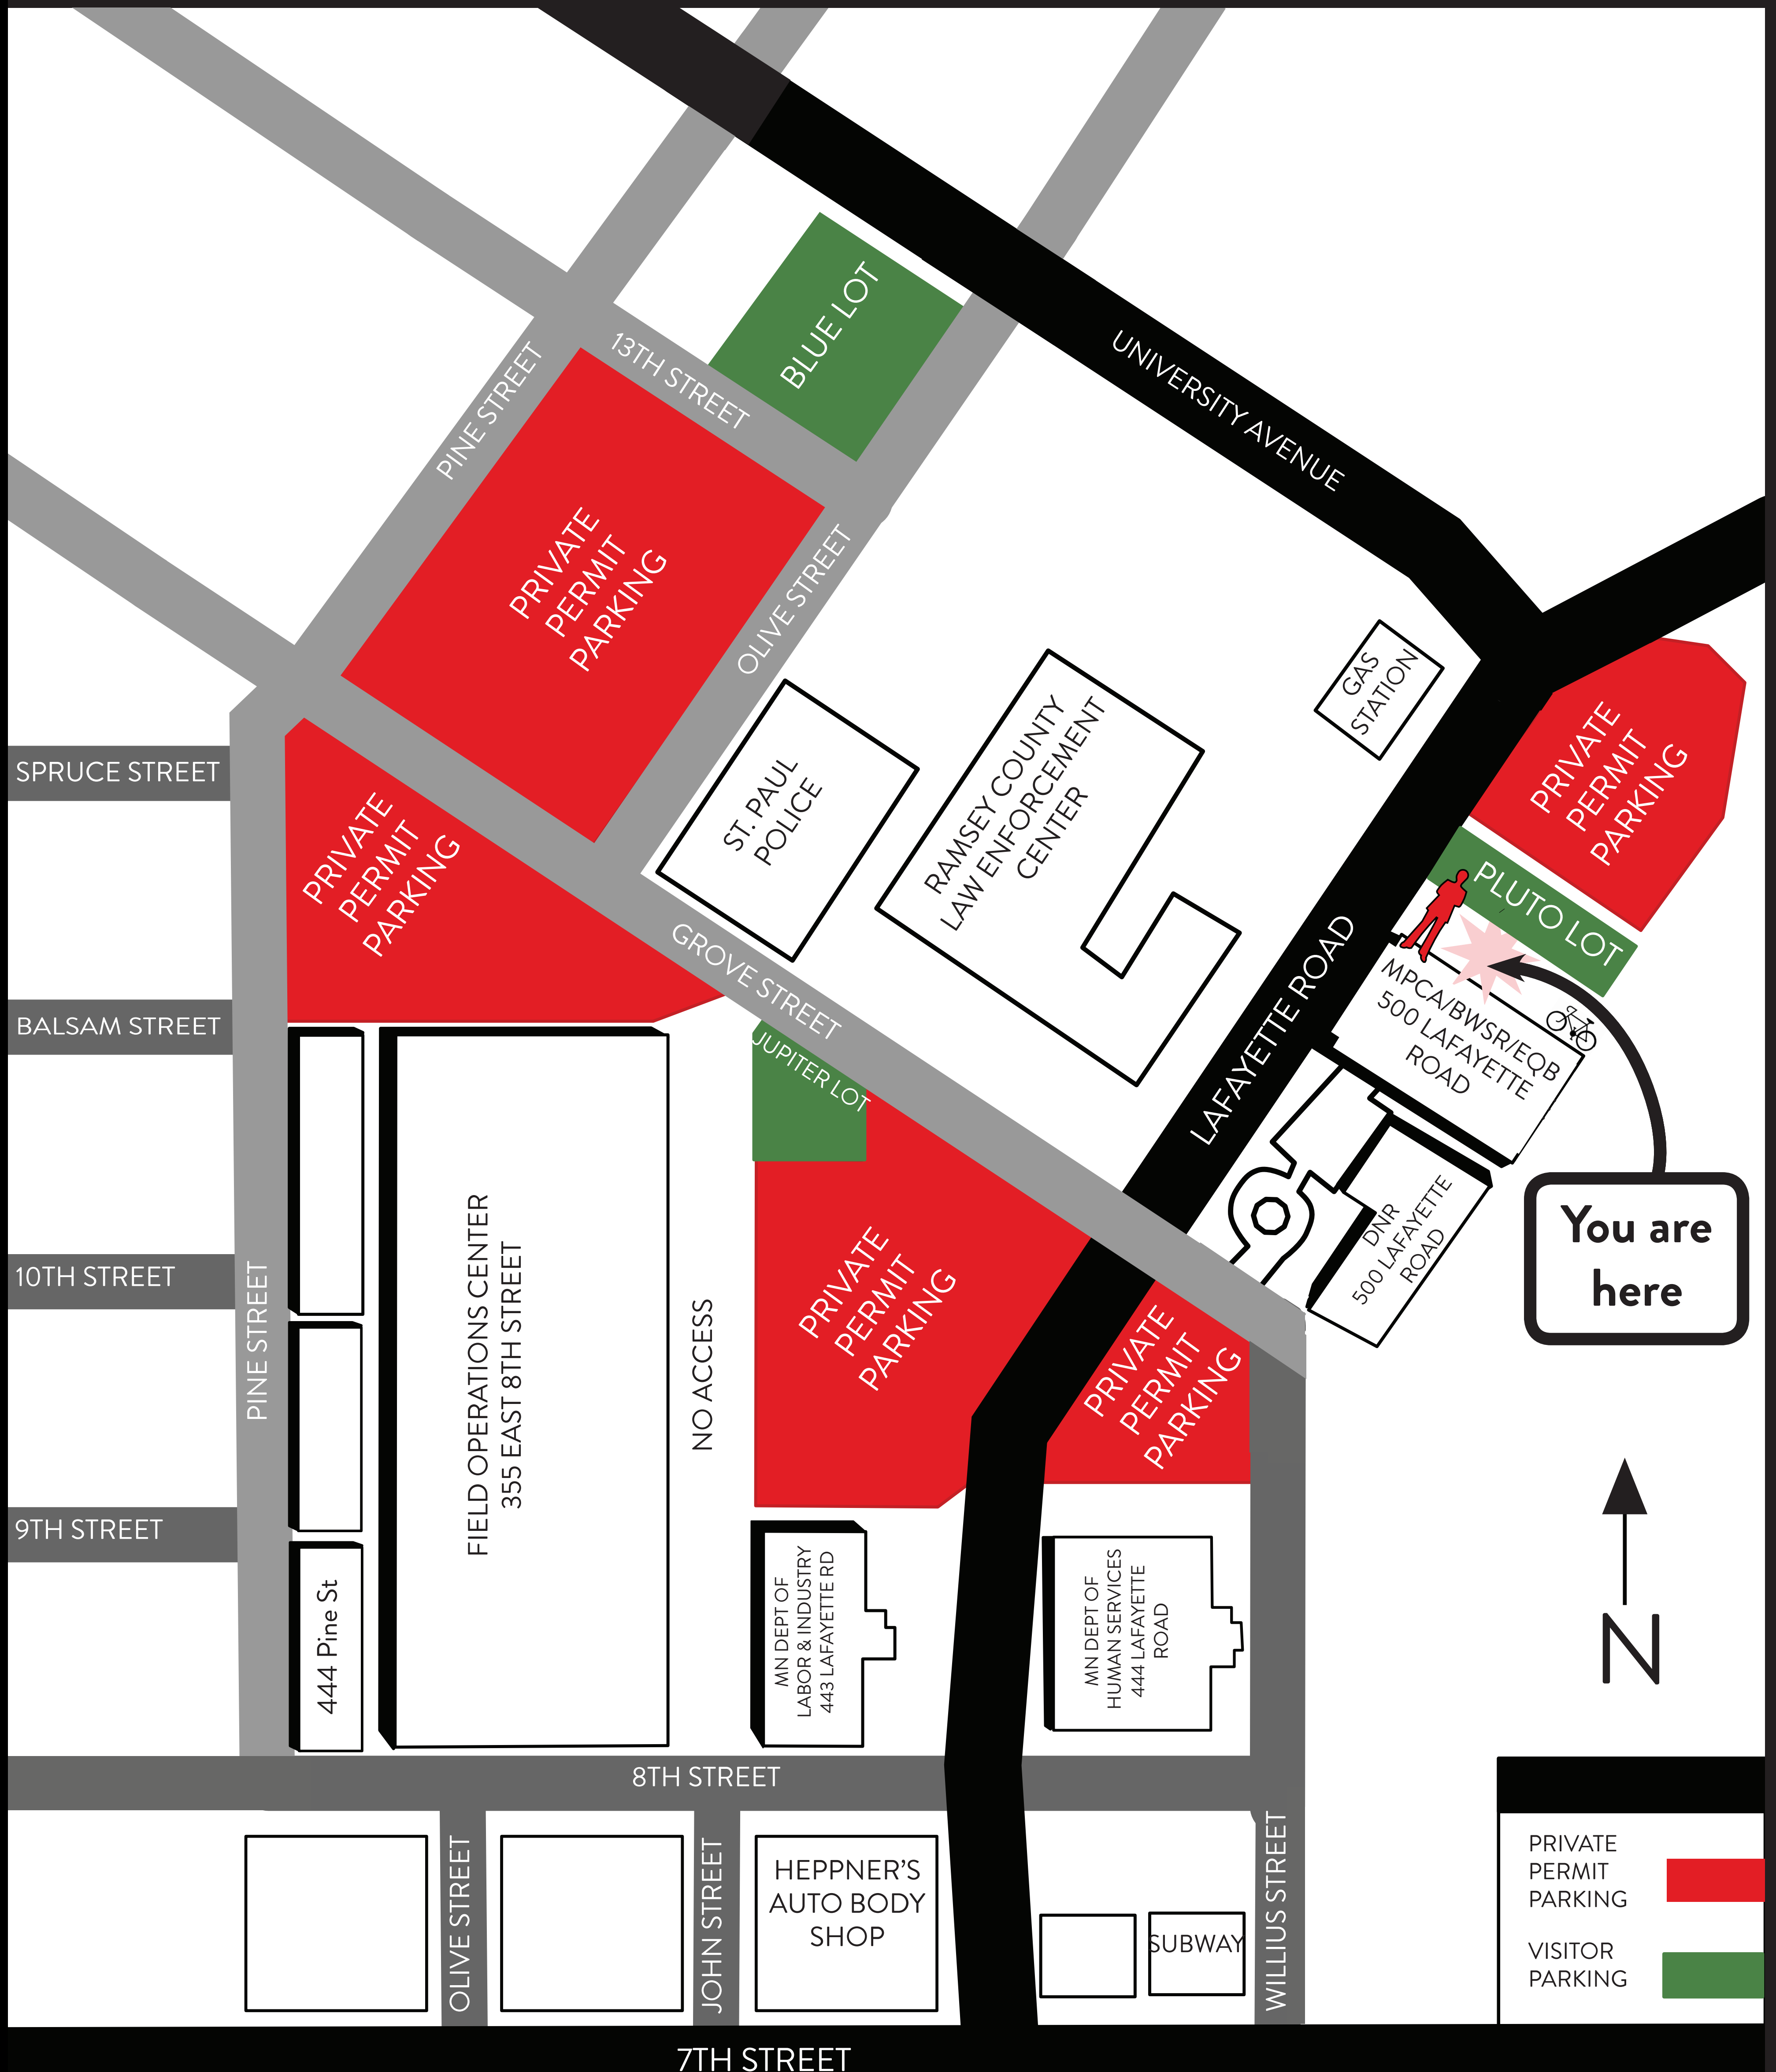

VISITOR PARKING MAP

Minnesota Pollution Control Agency
Board of Water and Soil Resources
Environmental Quality Board

PRIVATE PERMIT PARKING
VISITOR PARKING