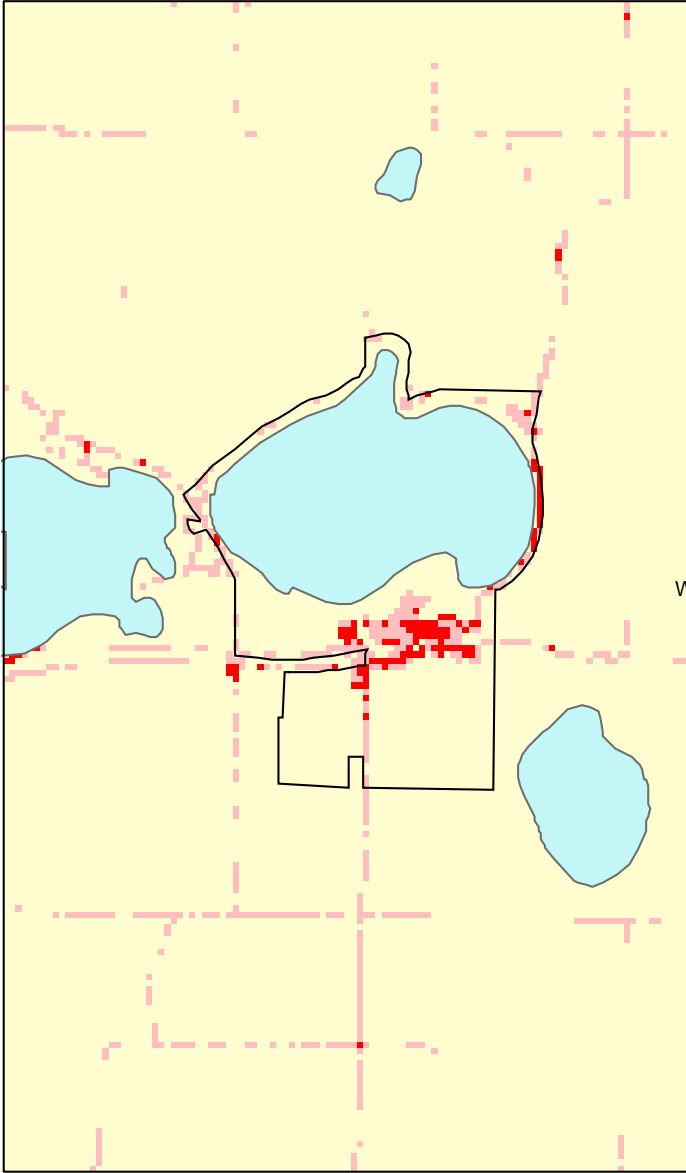

Waverly, MN: Impervious Cover

1990

2000

Waverly Summary	
Total Area of MCD (Acres):	1047
1990 Impervious Area Total (Acres):	41
2000 Impervious Area Total (Acres):	47
1990 Percent Impervious Surface:	4%
2000 Percent Impervious Surface:	5%
Increase in IC (Acres)	6
Percent Increase IC%	15%