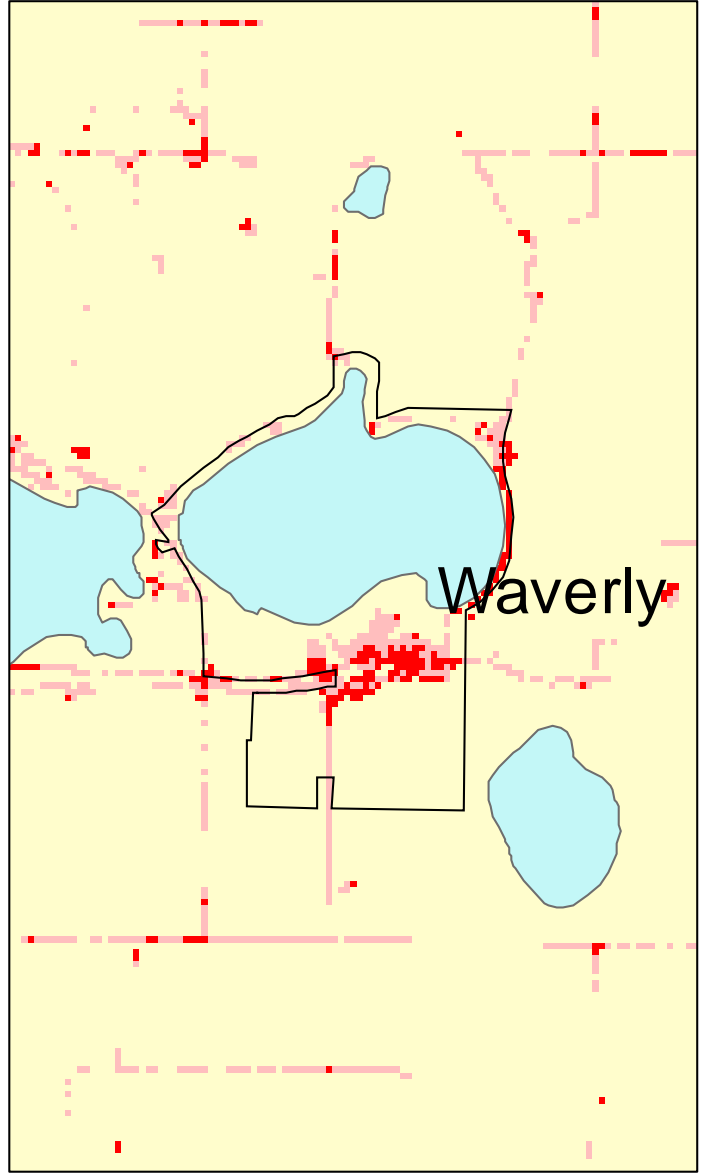

Waverly, MN: Impervious Cover

1990

2000

Waverly Summary	
Total Area of MCD (Acres):	1047
1990 Impervious Area Total (Acres):	41
2000 Impervious Area Total (Acres):	47
1990 Percent Impervious Surface:	4%
2000 Percent Impervious Surface:	5%
Increase in IC (Acres)	6
Percent Increase IC%	15%