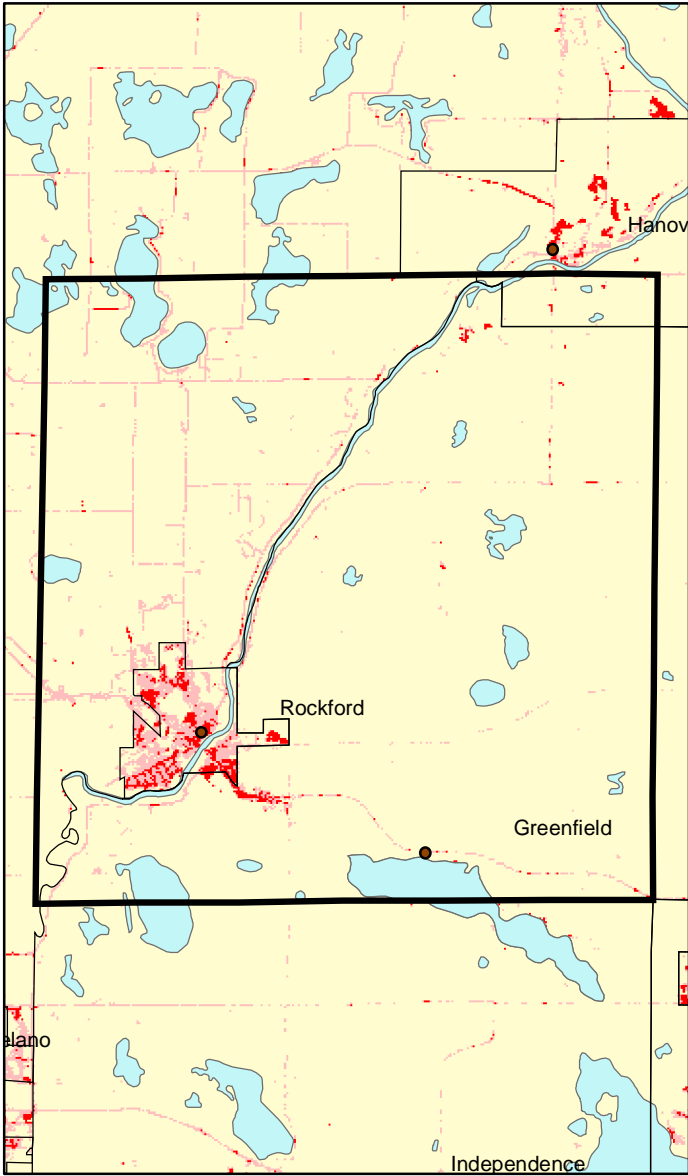

# Rockford Township: Impervious Cover

1990

2000

Rockford Township Summary	
Total Area of MCD (Acres):	23442
1990 Impervious Area Total (Acres):	392
2000 Impervious Area Total (Acres):	1079
1990 Percent Impervious Surface:	2%
2000 Percent Impervious Surface:	5%
<b>Increase in IC (Acres)</b>	<b>686</b>
<b>Percent Increase IC%</b>	<b>175%</b>