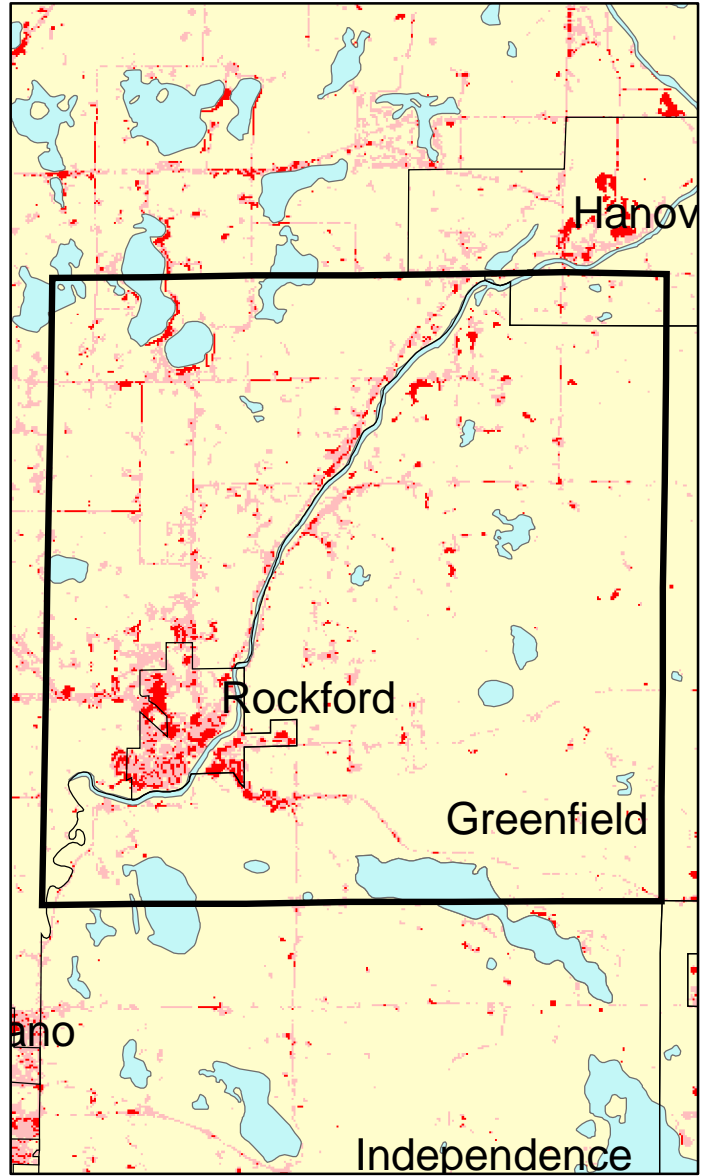

# Rockford Township: Impervious Cover

1990

2000

Rockford Township Summary	
Total Area of MCD (Acres):	23442
1990 Impervious Area Total (Acres):	392
2000 Impervious Area Total (Acres):	1079
1990 Percent Impervious Surface:	2%
2000 Percent Impervious Surface:	5%
<b>Increase in IC (Acres)</b>	<b>686</b>
<b>Percent Increase IC%</b>	<b>175%</b>