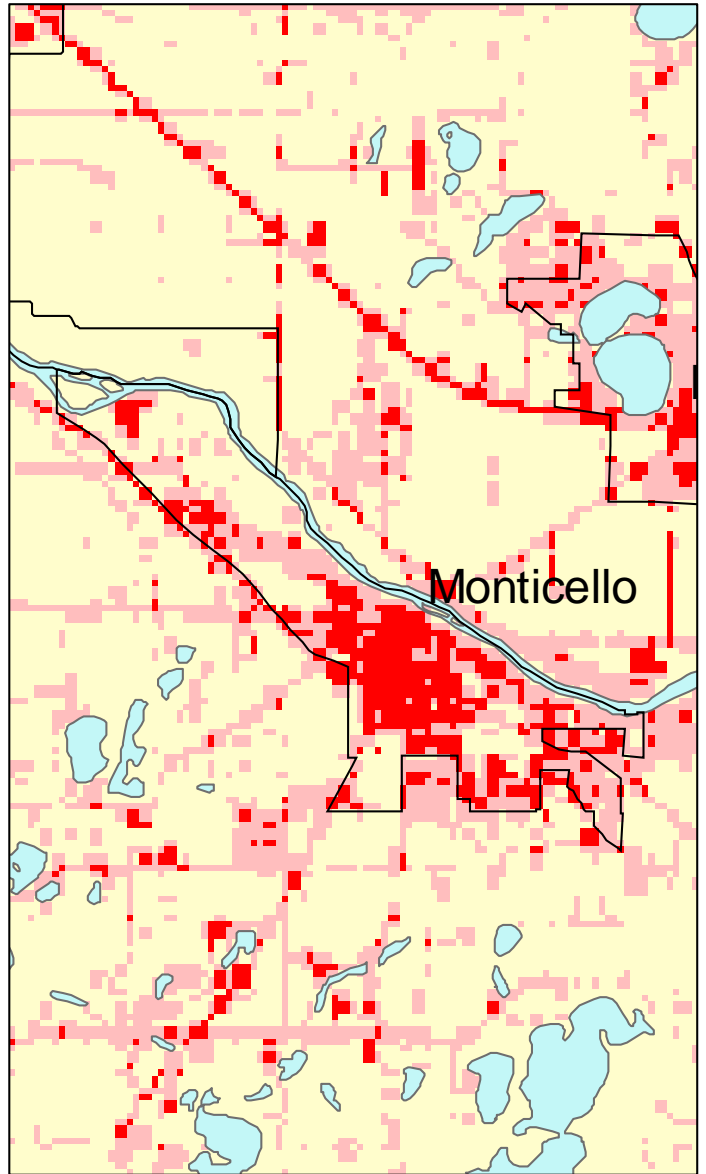

# Monticello, MN: Impervious Cover

1990

2000

Monticello Summary	
Total Area of MCD (Acres):	4356
1990 Impervious Area Total (Acres):	814
2000 Impervious Area Total (Acres):	1423
1990 Percent Impervious Surface:	19%
2000 Percent Impervious Surface:	33%
<b>Increase in IC (Acres)</b>	<b>609</b>
<b>Percent Increase IC%</b>	<b>75%</b>