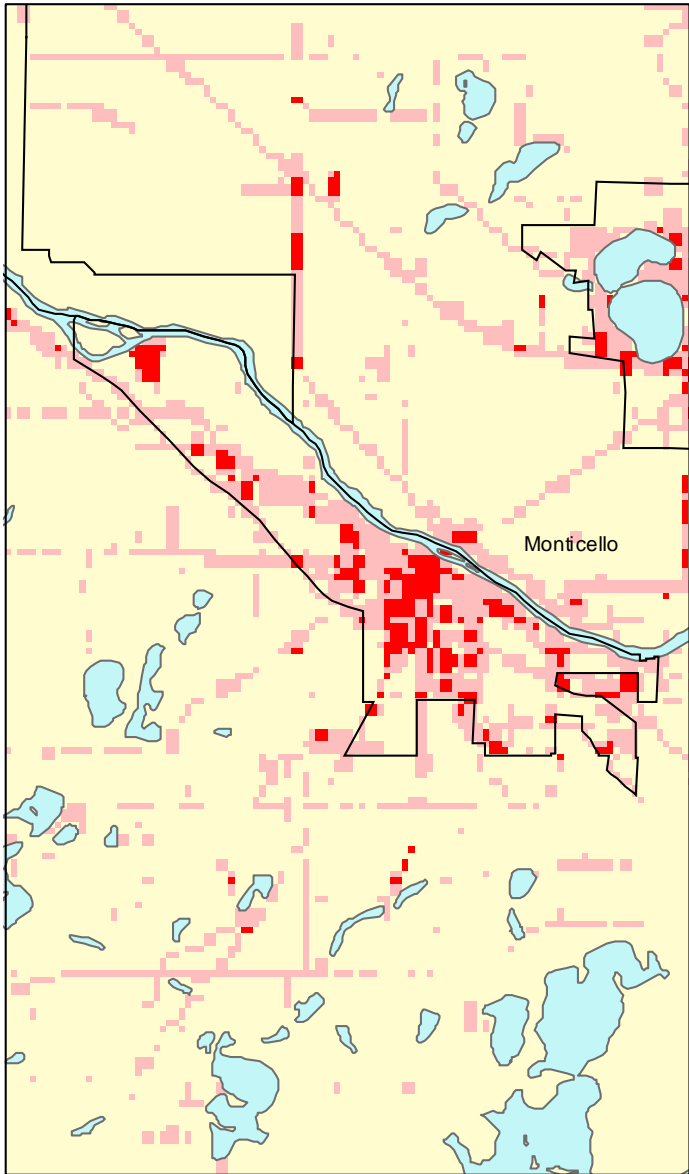

# Monticello, MN: Impervious Cover

1990

2000

Monticello Summary	
Total Area of MCD (Acres):	4356
1990 Impervious Area Total (Acres):	814
2000 Impervious Area Total (Acres):	1423
1990 Percent Impervious Surface:	19%
2000 Percent Impervious Surface:	33%
<b>Increase in IC (Acres)</b>	<b>609</b>
<b>Percent Increase IC%</b>	<b>75%</b>