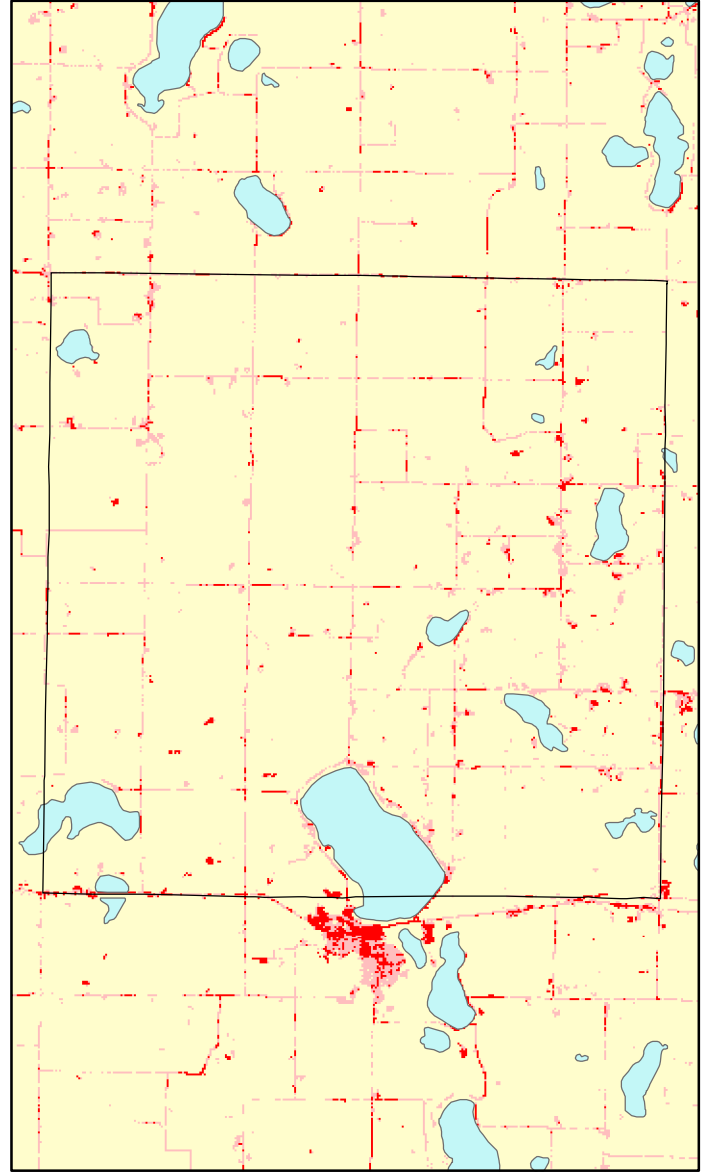

# Middleville Township: Impervious Cover

1990

2000

<b>Middleville Township Summary</b>	
Total Area of MCD (Acres):	22733
1990 Impervious Area Total (Acres):	135
2000 Impervious Area Total (Acres):	396
1990 Percent Impervious Surface:	1%
2000 Percent Impervious Surface:	2%
<b>Increase in IC (Acres)</b>	<b>261</b>
<b>Percent Increase IC%</b>	<b>194%</b>