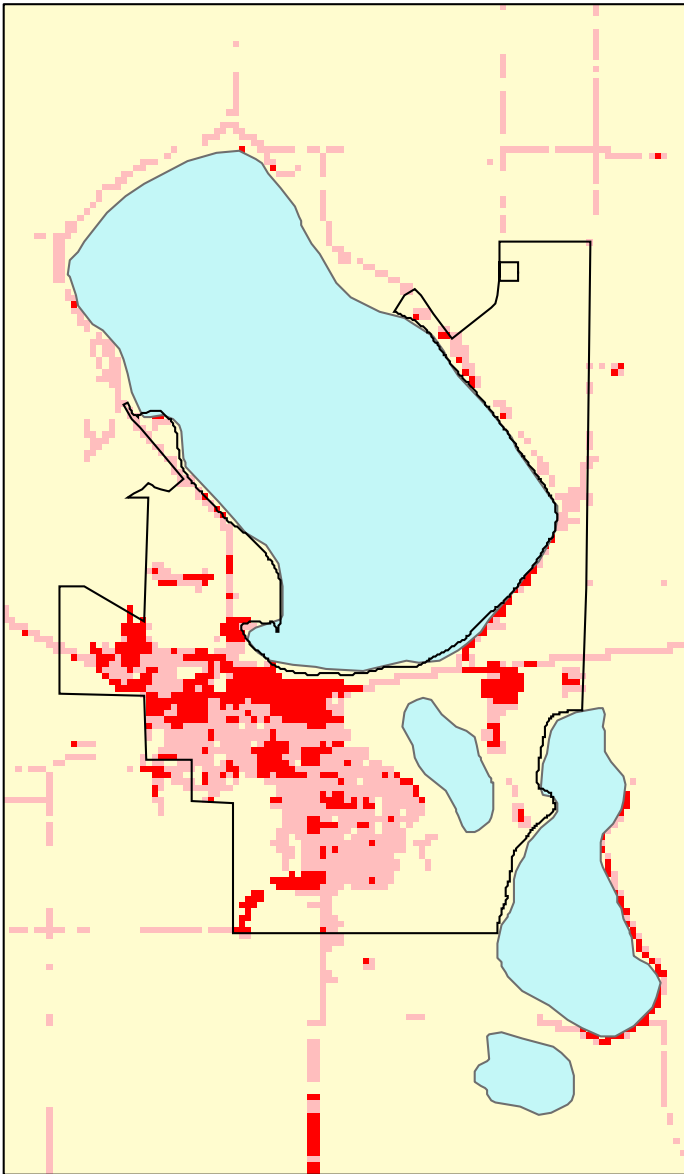

Howard Lake, MN: Impervious Cover

1990

2000

Howard Lake Summary	
Total Area of MCD (Acres):	1077
1990 Impervious Area Total (Acres):	140
2000 Impervious Area Total (Acres):	176
1990 Percent Impervious Surface:	13%
2000 Percent Impervious Surface:	16%
Increase in IC (Acres)	35
Percent Increase IC%	25%