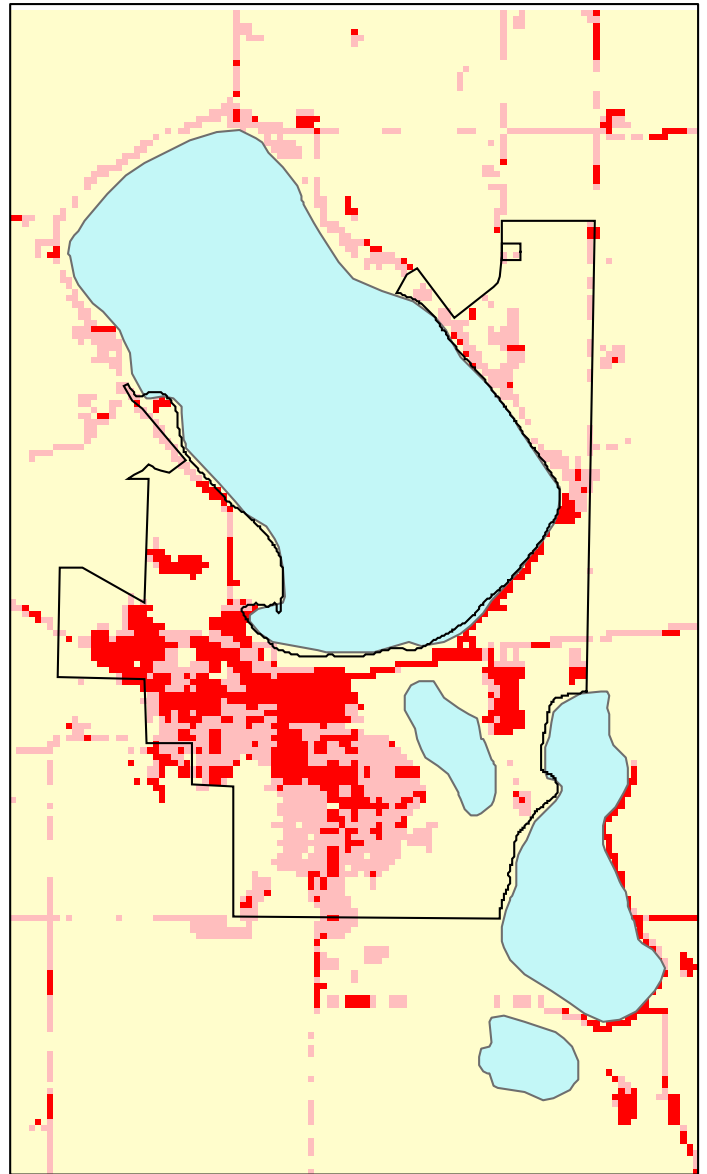

Howard Lake, MN: Impervious Cover

1990

2000

Howard Lake Summary	
Total Area of MCD (Acres):	1077
1990 Impervious Area Total (Acres):	140
2000 Impervious Area Total (Acres):	176
1990 Percent Impervious Surface:	13%
2000 Percent Impervious Surface:	16%
Increase in IC (Acres)	35
Percent Increase IC%	25%