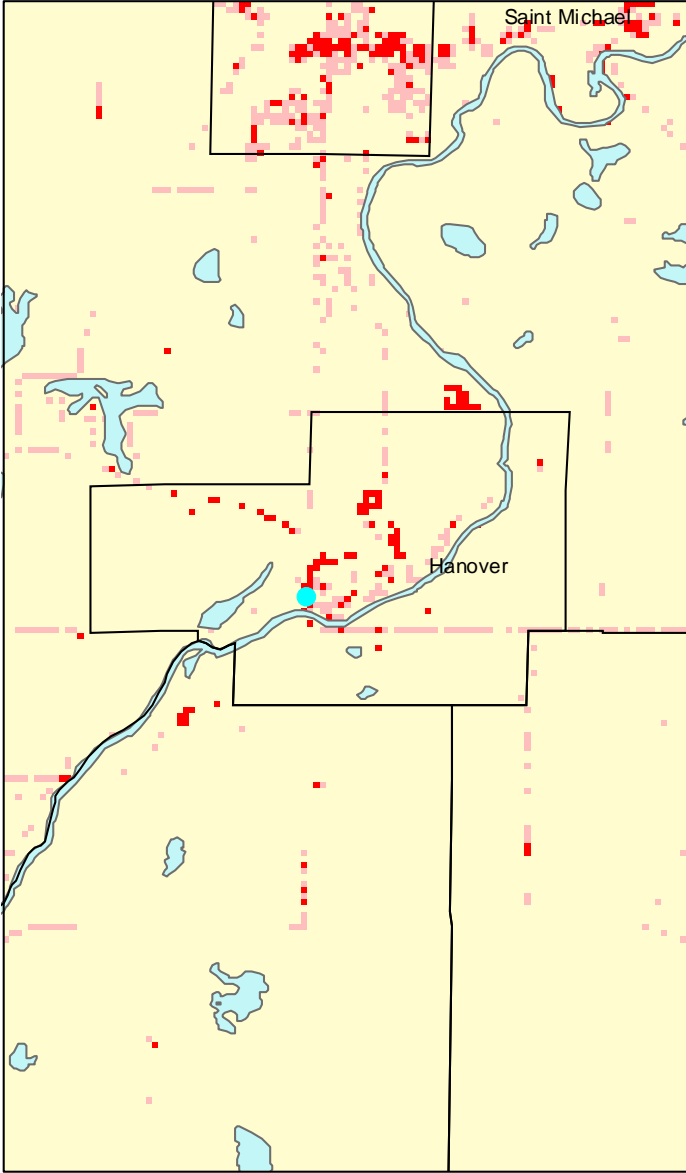

Hanover, MN: Impervious Cover

1990

2000

Hanover Summary	
Total Area of MCD (Acres):	3281
1990 Impervious Area Total (Acres):	91
2000 Impervious Area Total (Acres):	146
1990 Percent Impervious Surface:	3%
2000 Percent Impervious Surface:	4%
Increase in IC (Acres)	55
Percent Increase IC%	61%