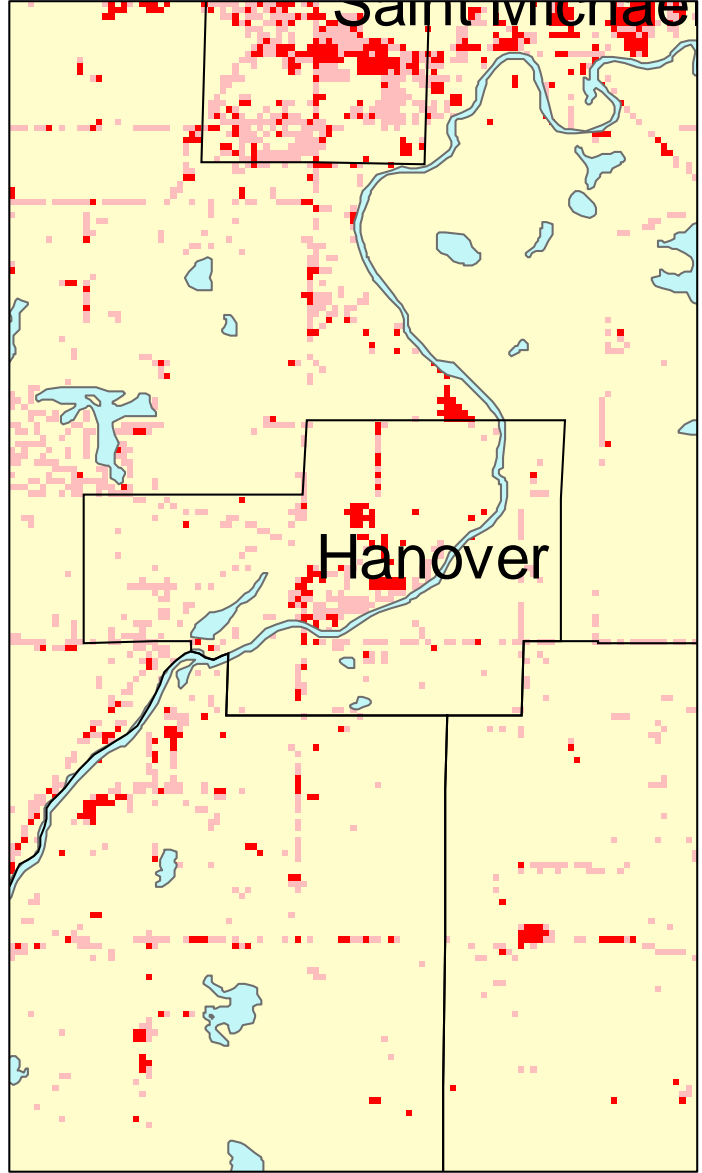

Hanover, MN: Impervious Cover

1990

2000

Hanover Summary	
Total Area of MCD (Acres):	3281
1990 Impervious Area Total (Acres):	91
2000 Impervious Area Total (Acres):	146
1990 Percent Impervious Surface:	3%
2000 Percent Impervious Surface:	4%
Increase in IC (Acres)	55
Percent Increase IC%	61%