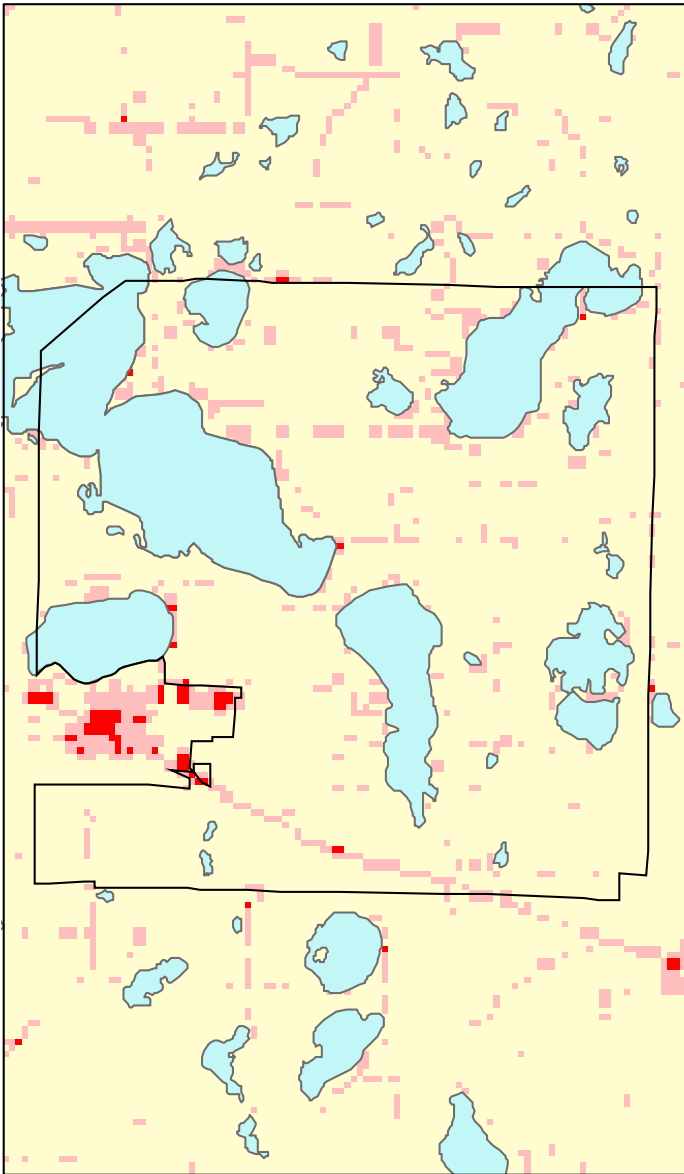

# Corinna Township: Impervious Cover

1990

2000

Corinna Township Summary	
Total Area of MCD (Acres):	21313
1990 Impervious Area Total (Acres):	228
2000 Impervious Area Total (Acres):	610
1990 Percent Impervious Surface:	1%
2000 Percent Impervious Surface:	3%
<b>Increase in IC (Acres)</b>	<b>382</b>
<b>Percent Increase IC%</b>	<b>168%</b>