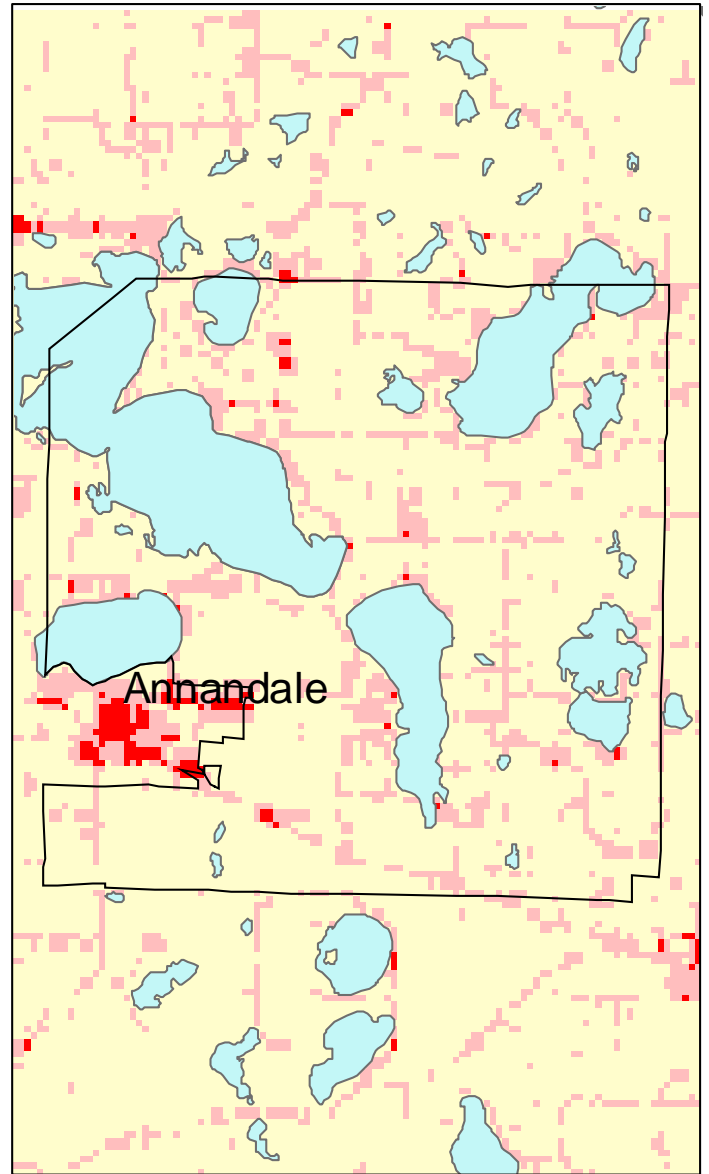

# Corinna Township: Impervious Cover

1990

2000

Corinna Township Summary	
Total Area of MCD (Acres):	21313
1990 Impervious Area Total (Acres):	228
2000 Impervious Area Total (Acres):	610
1990 Percent Impervious Surface:	1%
2000 Percent Impervious Surface:	3%
<b>Increase in IC (Acres)</b>	<b>382</b>
<b>Percent Increase IC%</b>	<b>168%</b>