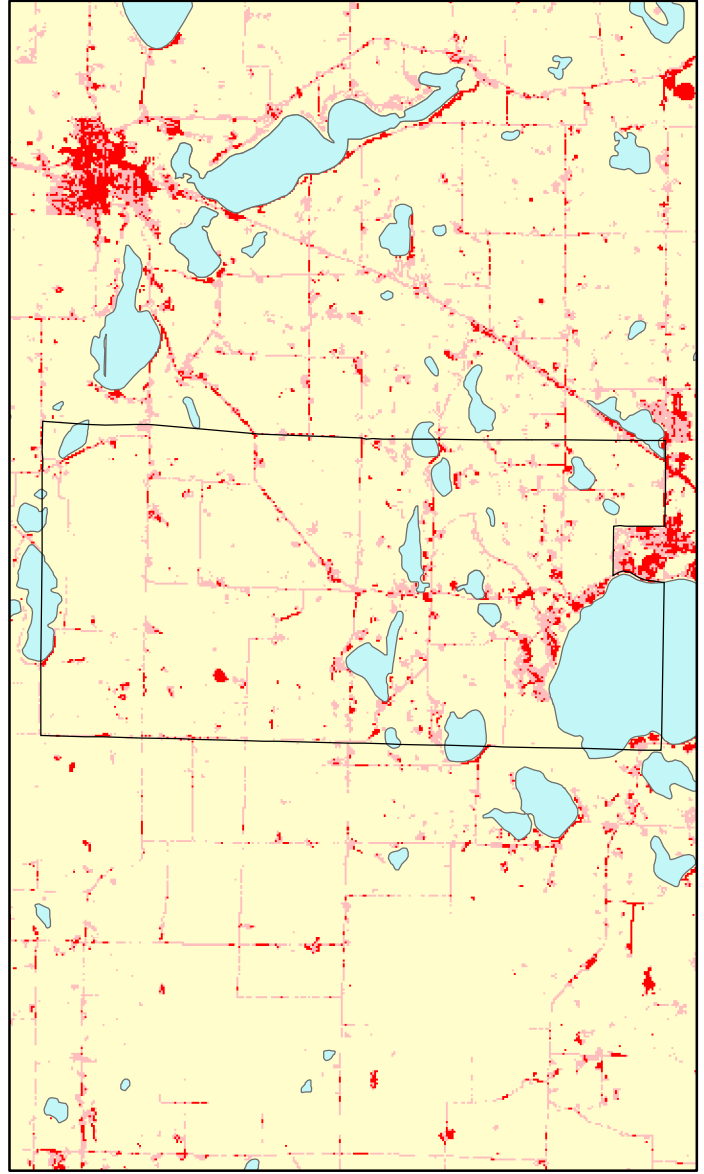

# Chatham Township: Impervious Cover

1990

2000

Chatham Township Summary	
Total Area of MCD (Acres):	1047
1990 Impervious Area Total (Acres):	94
2000 Impervious Area Total (Acres):	402
1990 Percent Impervious Surface:	9%
2000 Percent Impervious Surface:	38%
<b>Increase in IC (Acres)</b>	<b>308</b>
<b>Percent Increase IC%</b>	<b>326%</b>