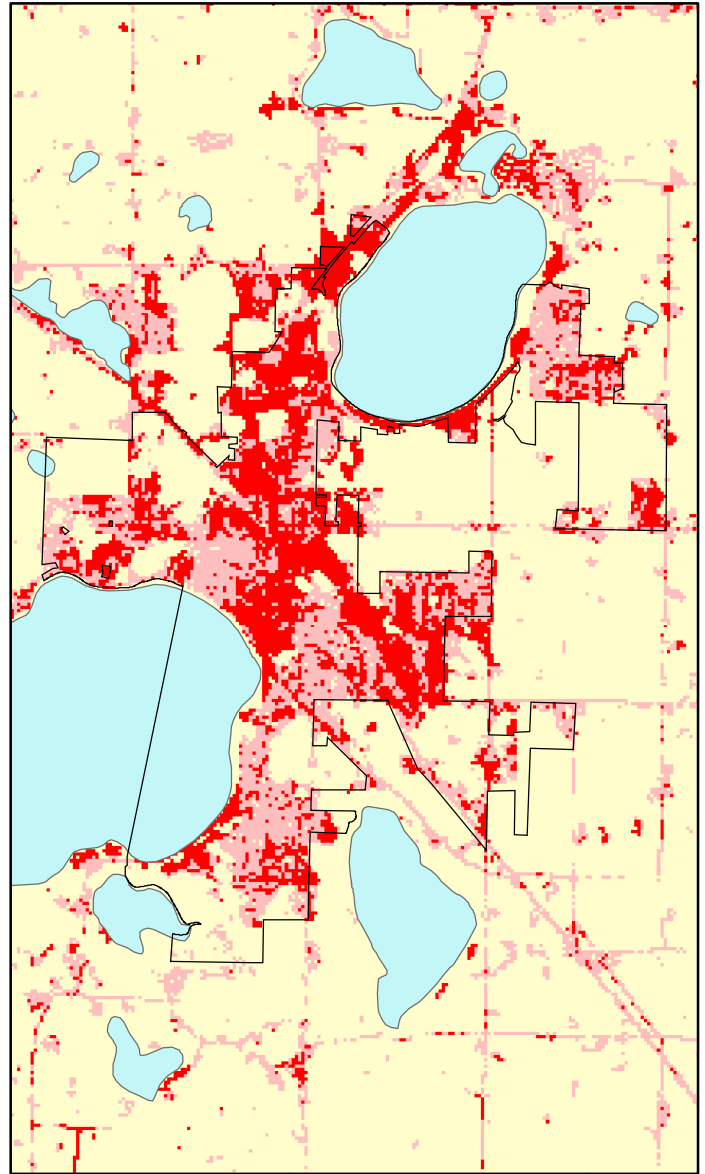

Buffalo Township: Impervious Cover

1990

2000

Santiago Township Summary	
Total Area Of MCD (Acres):	23225
1990 Impervious Area Total (Acres):	203
2000 Impervious Area Total (Acres):	706
1990 Percent Impervious Surface:	1%
2000 Percent Impervious Surface:	3%
Increase In IC (Acres)	503
Percent Increase IC %	248%

% Impervious Cover Value