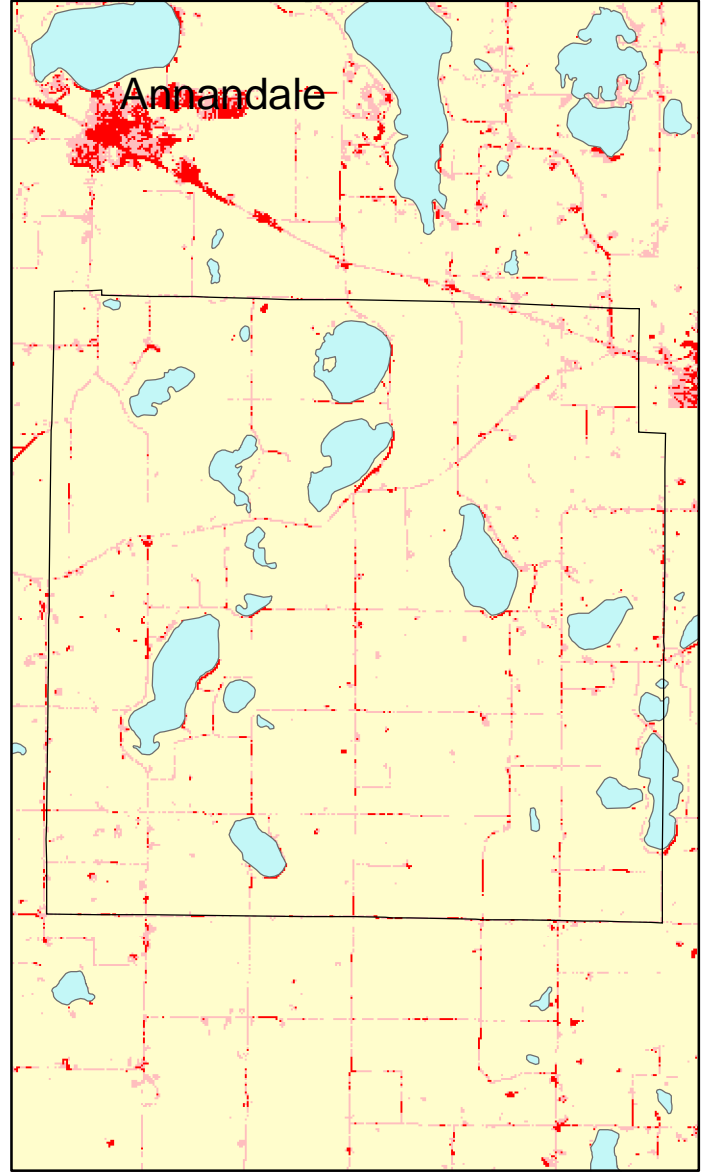

Albion Township: Impervious Cover

1990

2000

Albion Township Summary	
Total Area of MCD (Acres):	22684
1990 Impervious Area Total (Acres):	163
2000 Impervious Area Total (Acres):	393
1990 Percent Impervious Surface:	1%
2000 Percent Impervious Surface:	2%
Increase in IC (Acres)	230
Percent Increase IC%	141%