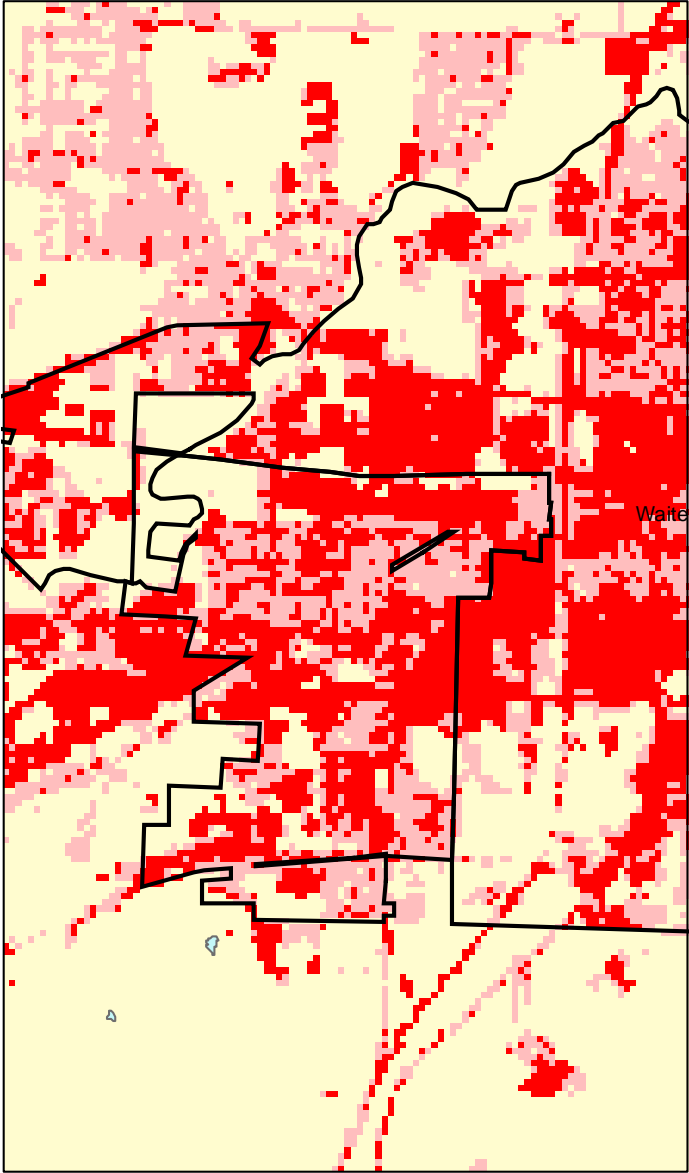

Waite Park, MN: Impervious Cover

1990

2000

Waite Park Summary	
Total Area Of MCD (Acres):	4996
1990 Impervious Area Total (Acres):	981
2000 Impervious Area Total (Acres):	1471
1990 Percent Impervious Surface:	20%
2000 Percent Impervious Surface:	29%
Increase In IC (Acres)	489
Percent Increase IC %	50%