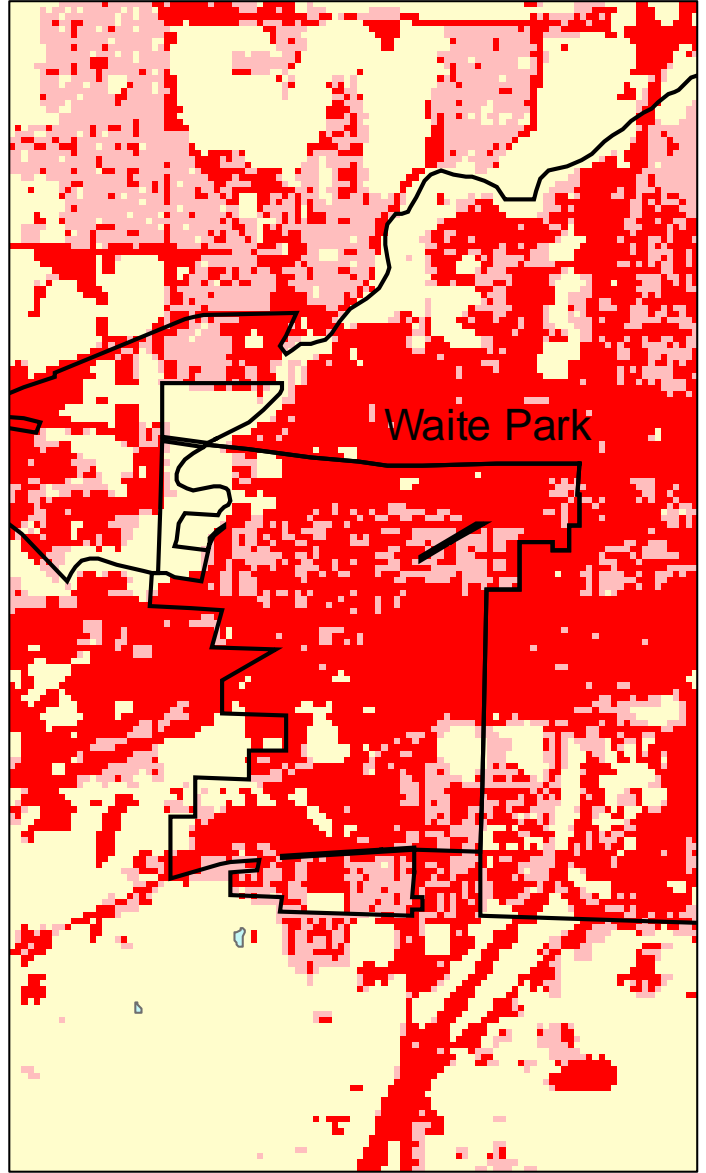

Waite Park, MN: Impervious Cover

1990

2000

Waite Park Summary	
Total Area Of MCD (Acres):	4996
1990 Impervious Area Total (Acres):	981
2000 Impervious Area Total (Acres):	1471
1990 Percent Impervious Surface:	20%
2000 Percent Impervious Surface:	29%
Increase In IC (Acres)	489
Percent Increase IC %	50%