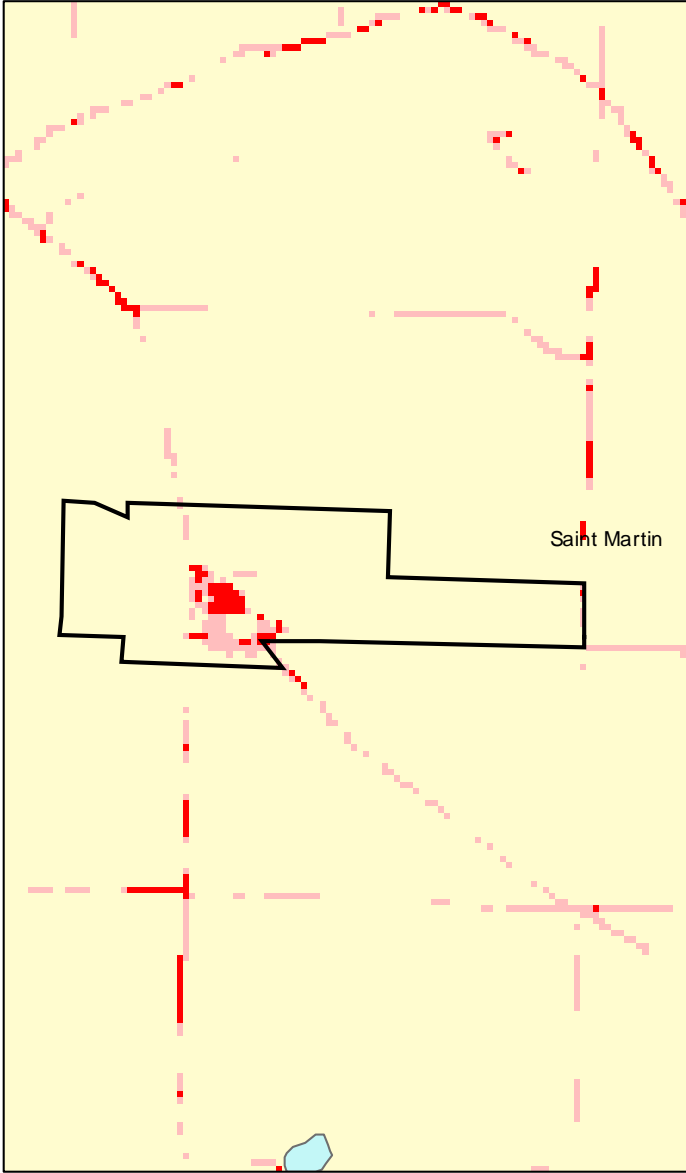

St. Martin, MN: Impervious Cover

1990

2000

St. Martin Summary	
Total Area Of MCD (Acres):	658
1990 Impervious Area Total (Acres):	23
2000 Impervious Area Total (Acres):	43
1990 Percent Impervious Surface:	4%
2000 Percent Impervious Surface:	7%
Increase In IC (Acres)	20
Percent Increase IC %	84%