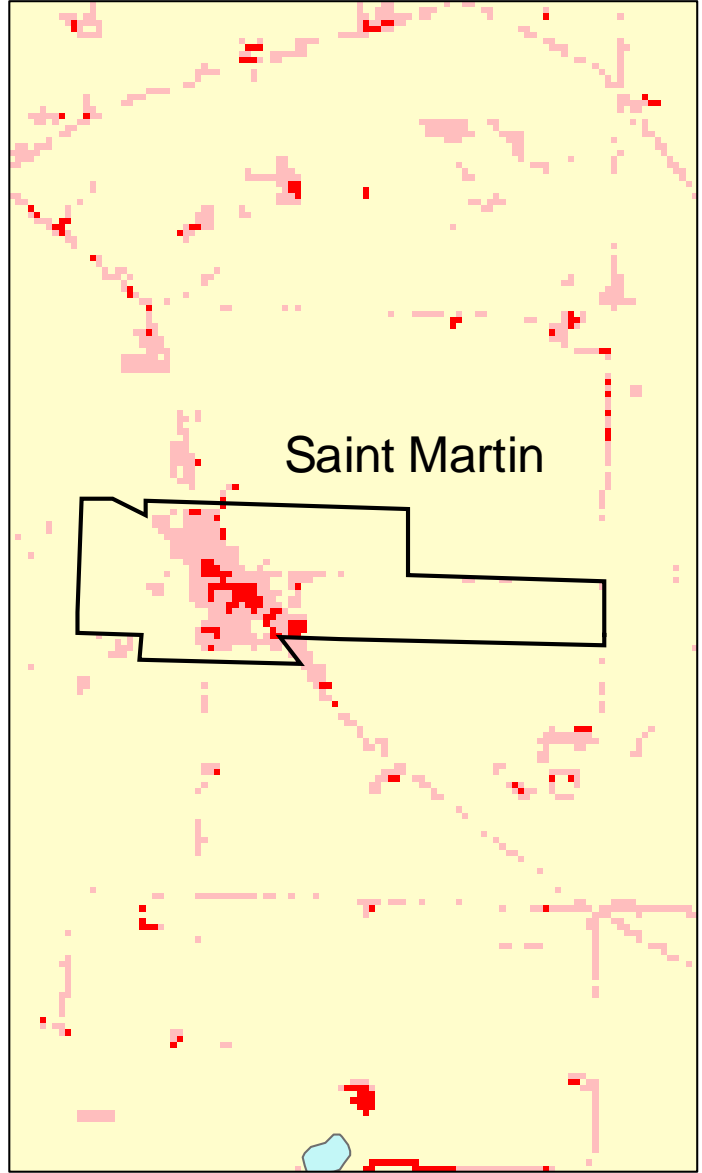

St. Martin, MN: Impervious Cover

1990

2000

St. Martin Summary	
Total Area Of MCD (Acres):	658
1990 Impervious Area Total (Acres):	23
2000 Impervious Area Total (Acres):	43
1990 Percent Impervious Surface:	4%
2000 Percent Impervious Surface:	7%
Increase In IC (Acres)	20
Percent Increase IC %	84%