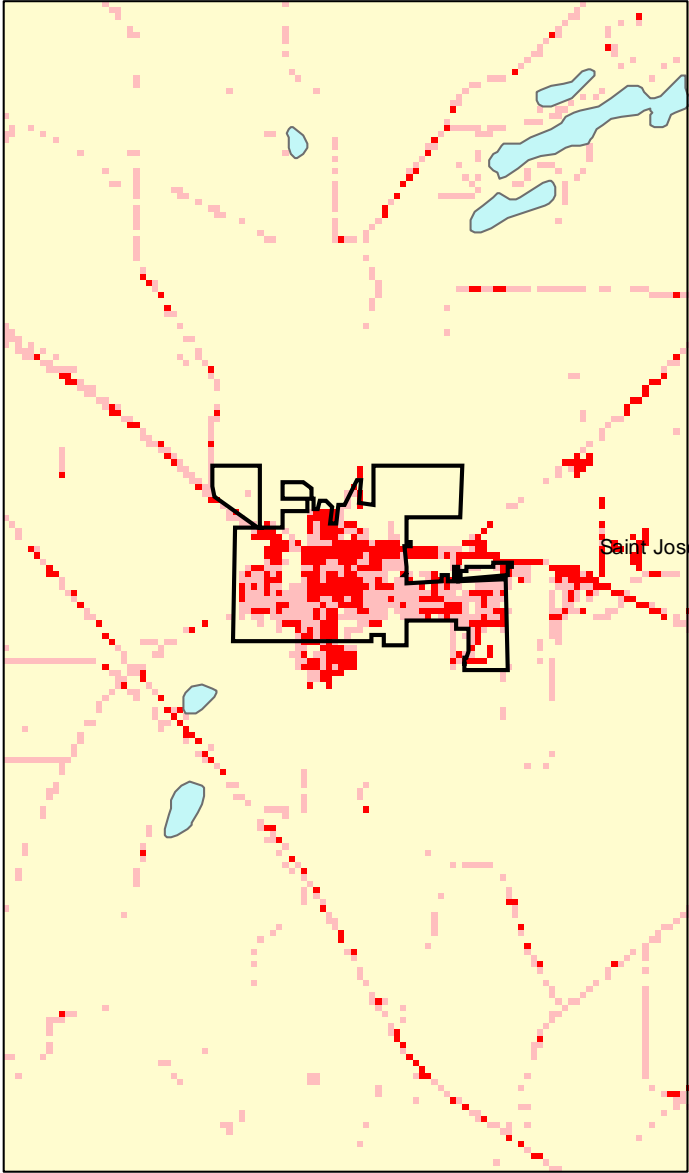

St. Joseph, MN: Impervious Cover

1990

2000

St. Joseph Summary	
Total Area Of MCD (Acres):	1479
1990 Impervious Area Total (Acres):	254
2000 Impervious Area Total (Acres):	522
1990 Percent Impervious Surface:	17%
2000 Percent Impervious Surface:	35%
Increase In IC (Acres)	268
Percent Increase IC %	105%