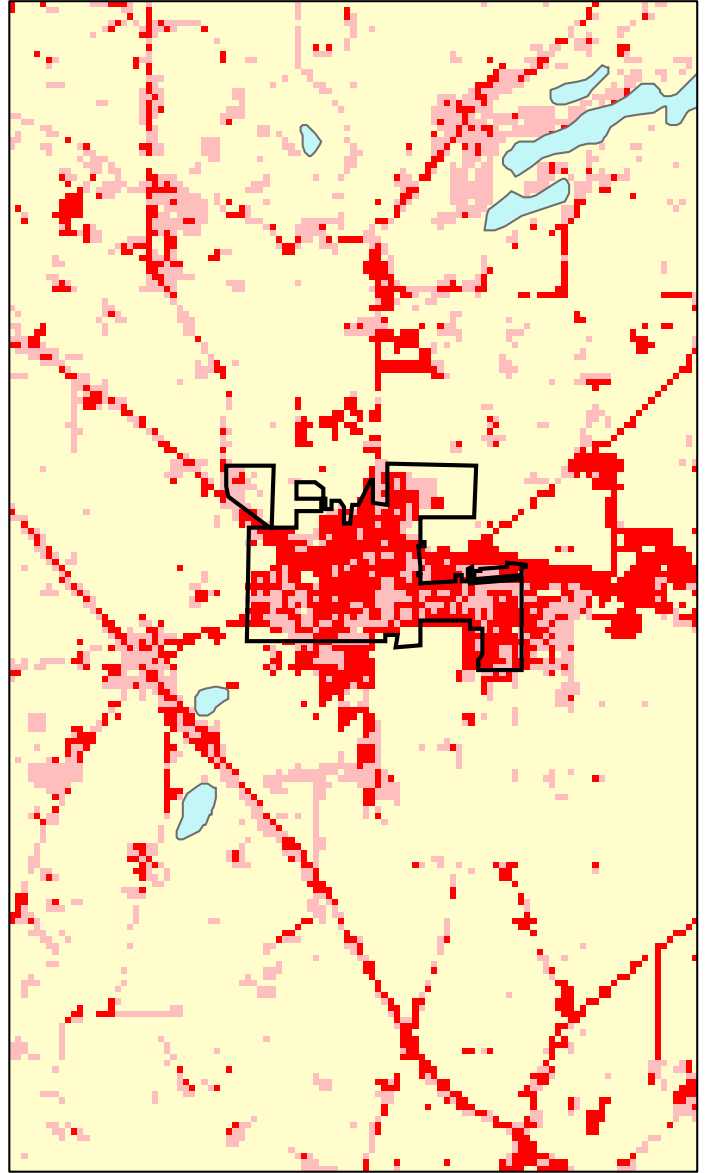

St. Joseph, MN: Impervious Cover

1990

2000

St. Joseph Summary	
Total Area Of MCD (Acres):	1479
1990 Impervious Area Total (Acres):	254
2000 Impervious Area Total (Acres):	522
1990 Percent Impervious Surface:	17%
2000 Percent Impervious Surface:	35%
Increase In IC (Acres)	268
Percent Increase IC %	105%