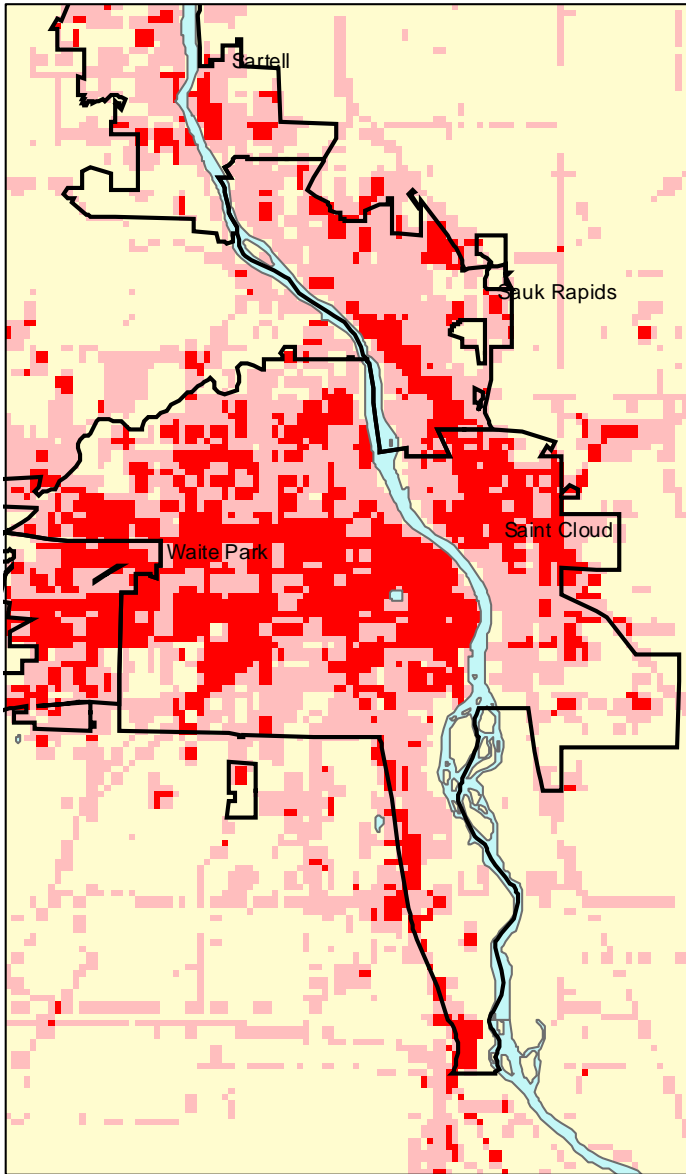

St. Cloud, MN: Impervious Cover

1990

2000

St. Cloud Summary	
Total Area Of MCD (Acres):	25712
1990 Impervious Area Total (Acres):	5054
2000 Impervious Area Total (Acres):	7072
1990 Percent Impervious Surface:	20%
2000 Percent Impervious Surface:	28%
Increase In IC (Acres)	2018
Percent Increase IC %	40%