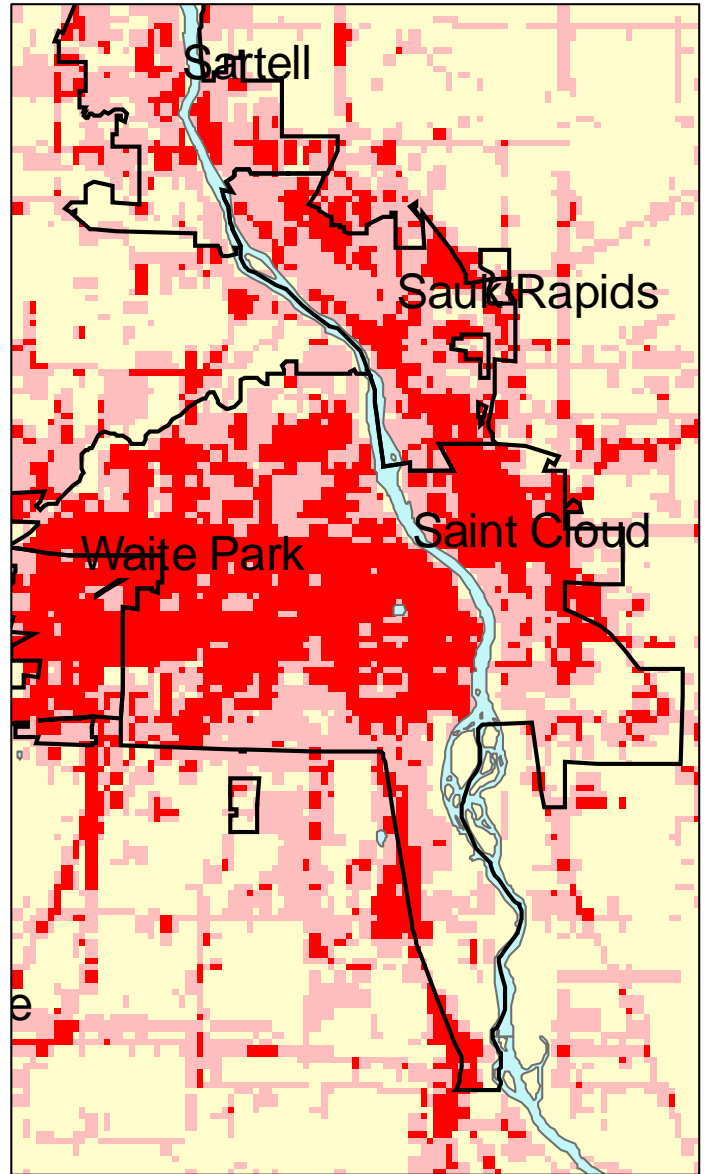

St. Cloud, MN: Impervious Cover

1990

2000

St. Cloud Summary	
Total Area Of MCD (Acres):	25712
1990 Impervious Area Total (Acres):	5054
2000 Impervious Area Total (Acres):	7072
1990 Percent Impervious Surface:	20%
2000 Percent Impervious Surface:	28%
Increase In IC (Acres)	2018
Percent Increase IC %	40%