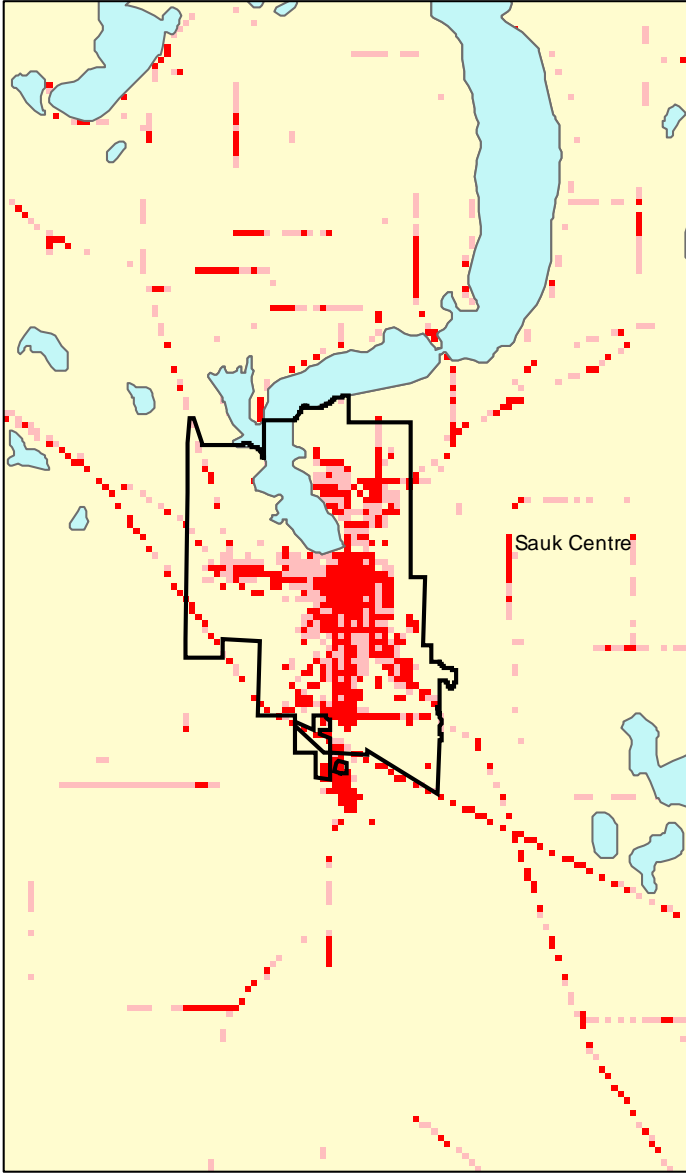

# Sauk Centre, MN: Impervious Cover

1990

2000

Sauk Centre Summary	
Total Area Of MCD (Acres):	2609
1990 Impervious Area Total (Acres):	442
2000 Impervious Area Total (Acres):	616
1990 Percent Impervious Surface:	17%
2000 Percent Impervious Surface:	24%
<b>Increase In IC (Acres)</b>	<b>174</b>
<b>Percent Increase IC %</b>	<b>39%</b>