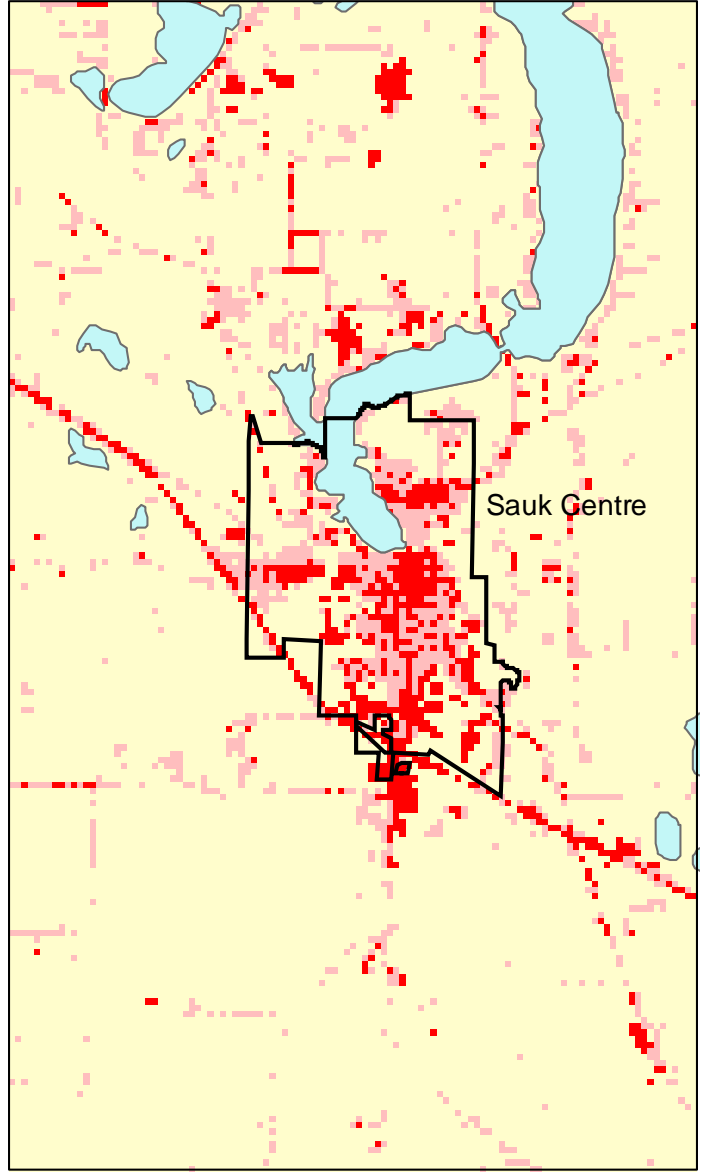

# Sauk Centre, MN: Impervious Cover

1990

2000

Sauk Centre Summary	
Total Area Of MCD (Acres):	2609
1990 Impervious Area Total (Acres):	442
2000 Impervious Area Total (Acres):	616
1990 Percent Impervious Surface:	17%
2000 Percent Impervious Surface:	24%
<b>Increase In IC (Acres)</b>	<b>174</b>
<b>Percent Increase IC %</b>	<b>39%</b>