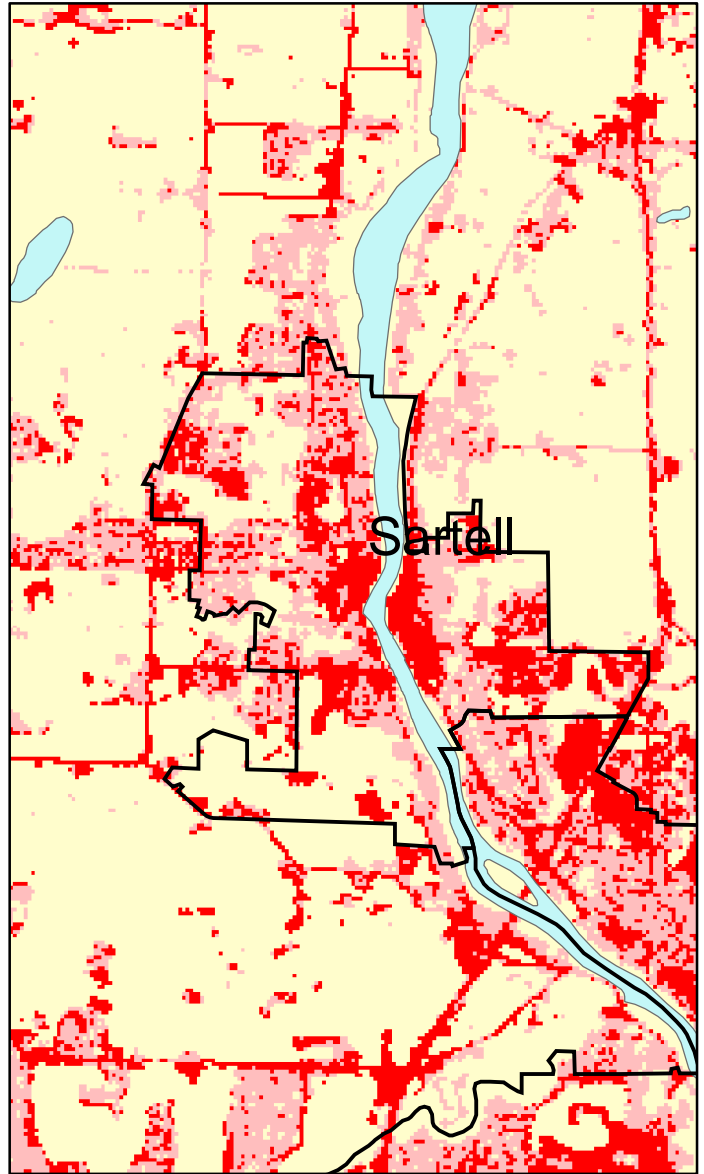

Sartell, MN: Impervious Cover

1990

2000

Sartell Summary	
Total Area Of MCD (Acres):	5213
1990 Impervious Area Total (Acres):	513
2000 Impervious Area Total (Acres):	963
1990 Percent Impervious Surface:	10%
2000 Percent Impervious Surface:	18%
Increase In IC (Acres)	450
Percent Increase IC %	88%