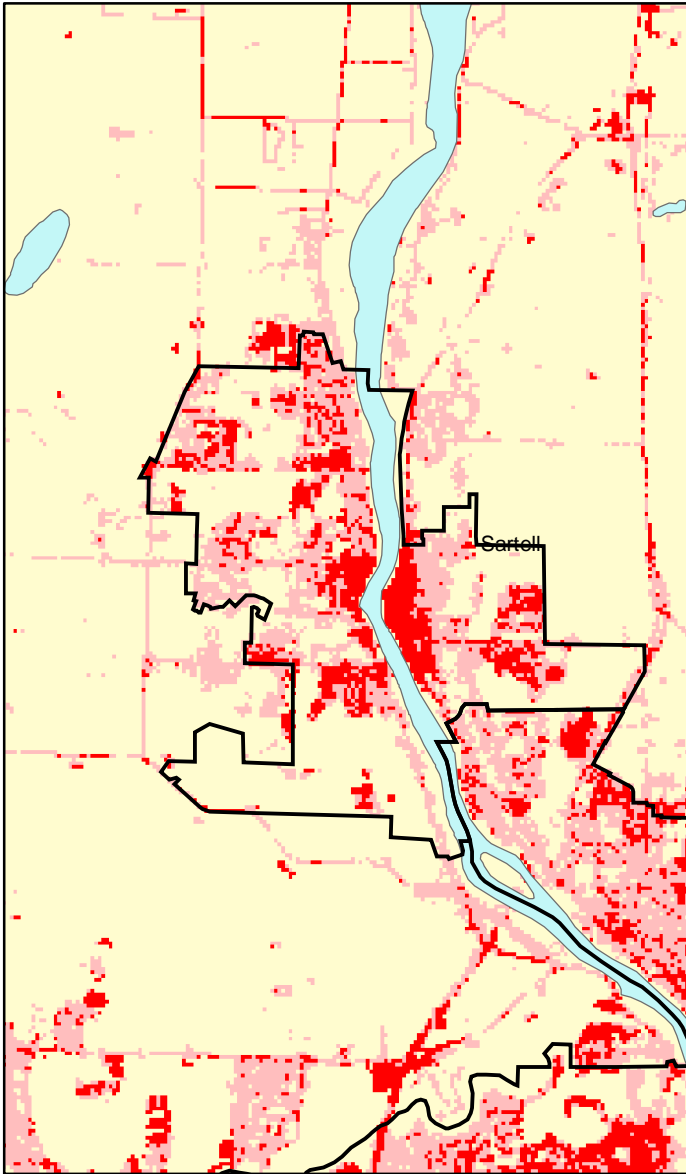

Sartell, MN: Impervious Cover

1990

2000

Sartell Summary	
Total Area Of MCD (Acres):	5213
1990 Impervious Area Total (Acres):	513
2000 Impervious Area Total (Acres):	963
1990 Percent Impervious Surface:	10%
2000 Percent Impervious Surface:	18%
Increase In IC (Acres)	450
Percent Increase IC %	88%