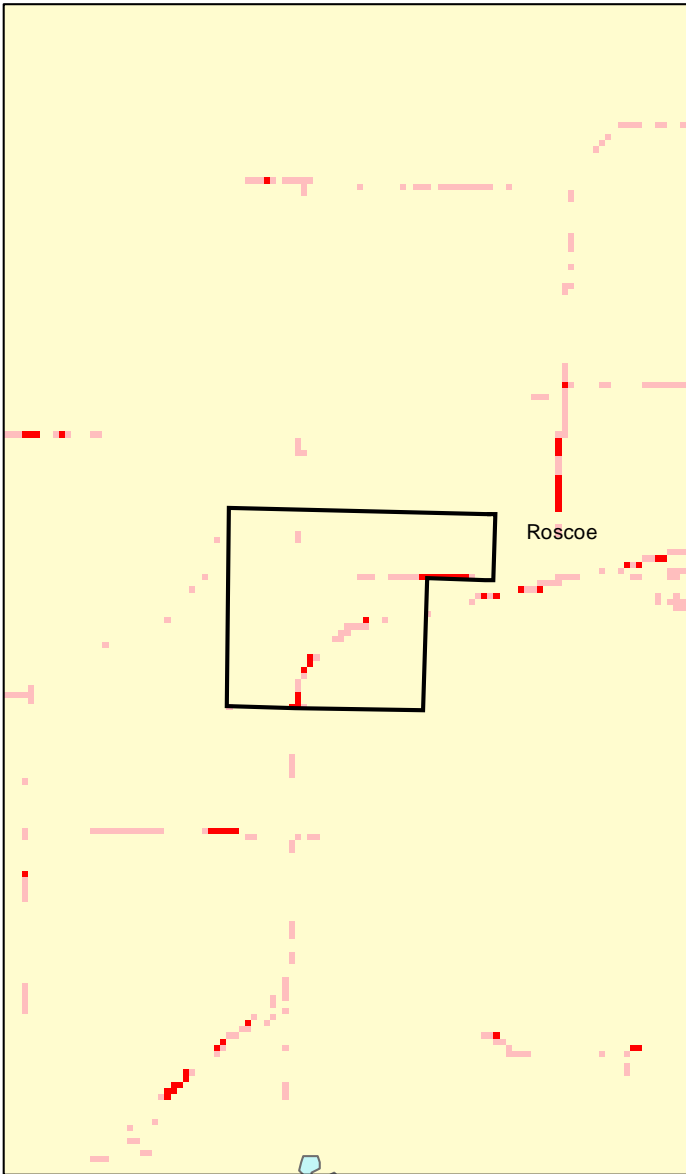

Roscoe, MN: Impervious Cover

1990

2000

RoscoeSummary	
Total Area Of MCD (Acres):	411
1990 Impervious Area Total (Acres):	7
2000 Impervious Area Total (Acres):	29
1990 Percent Impervious Surface:	2%
2000 Percent Impervious Surface:	7%
Increase In IC (Acres)	23
Percent Increase IC %	329%