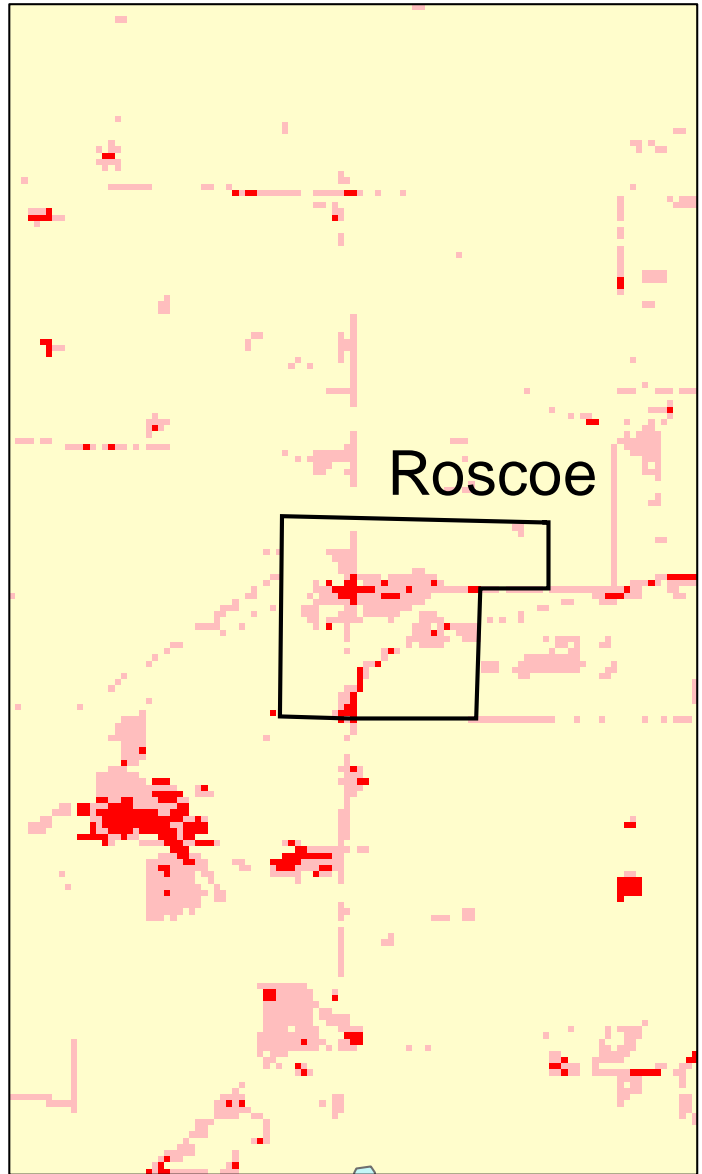

Roscoe, MN: Impervious Cover

1990

2000

RoscoeSummary	
Total Area Of MCD (Acres):	411
1990 Impervious Area Total (Acres):	7
2000 Impervious Area Total (Acres):	29
1990 Percent Impervious Surface:	2%
2000 Percent Impervious Surface:	7%
Increase In IC (Acres)	23
Percent Increase IC %	329%