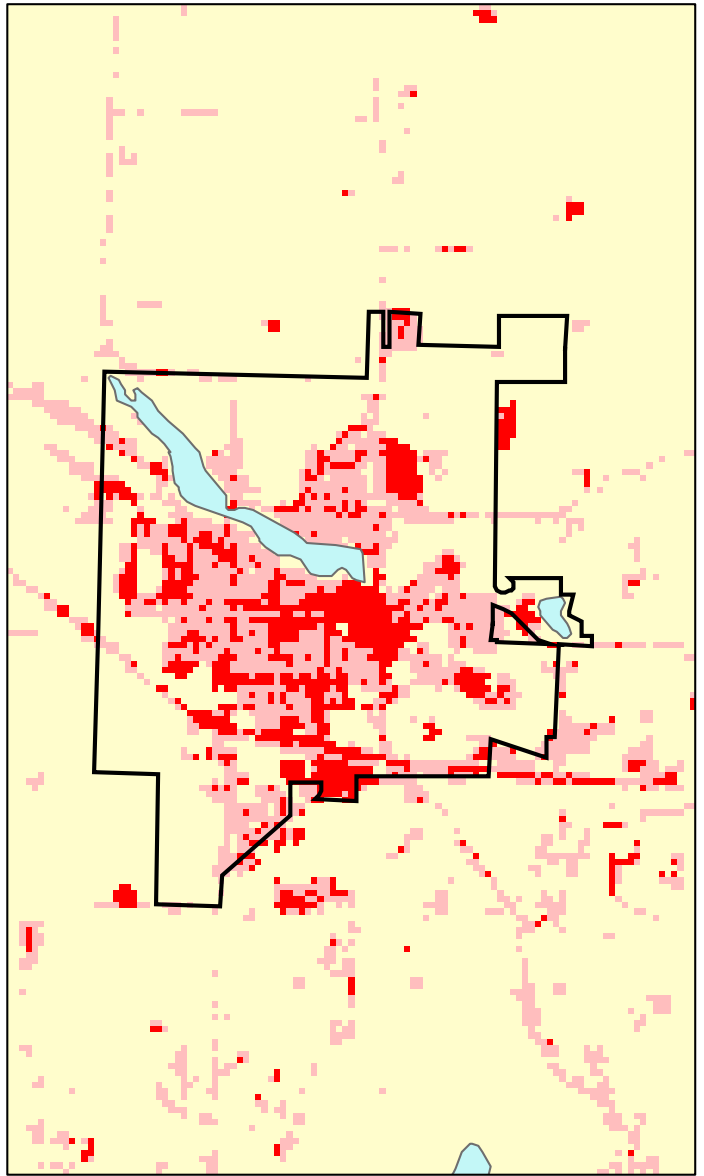

# Melrose, MN: Impervious Cover

1990

2000

Melrose Summary	
Total Area Of MCD (Acres):	1885
1990 Impervious Area Total (Acres):	266
2000 Impervious Area Total (Acres):	389
1990 Percent Impervious Surface:	14%
2000 Percent Impervious Surface:	21%
Increase In IC (Acres)	123
Percent Increase IC %	46%