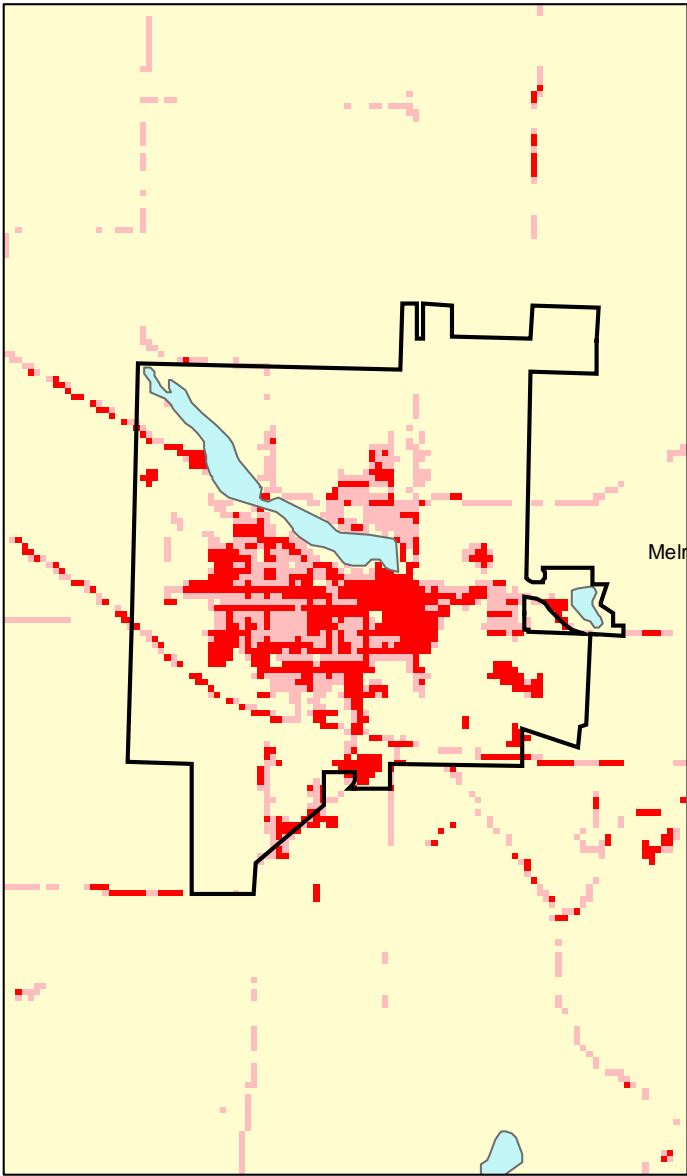

# Melrose, MN: Impervious Cover

1990

2000

Melrose Summary	
Total Area Of MCD (Acres):	1885
1990 Impervious Area Total (Acres):	266
2000 Impervious Area Total (Acres):	389
1990 Percent Impervious Surface:	14%
2000 Percent Impervious Surface:	21%
Increase In IC (Acres)	123
Percent Increase IC %	46%