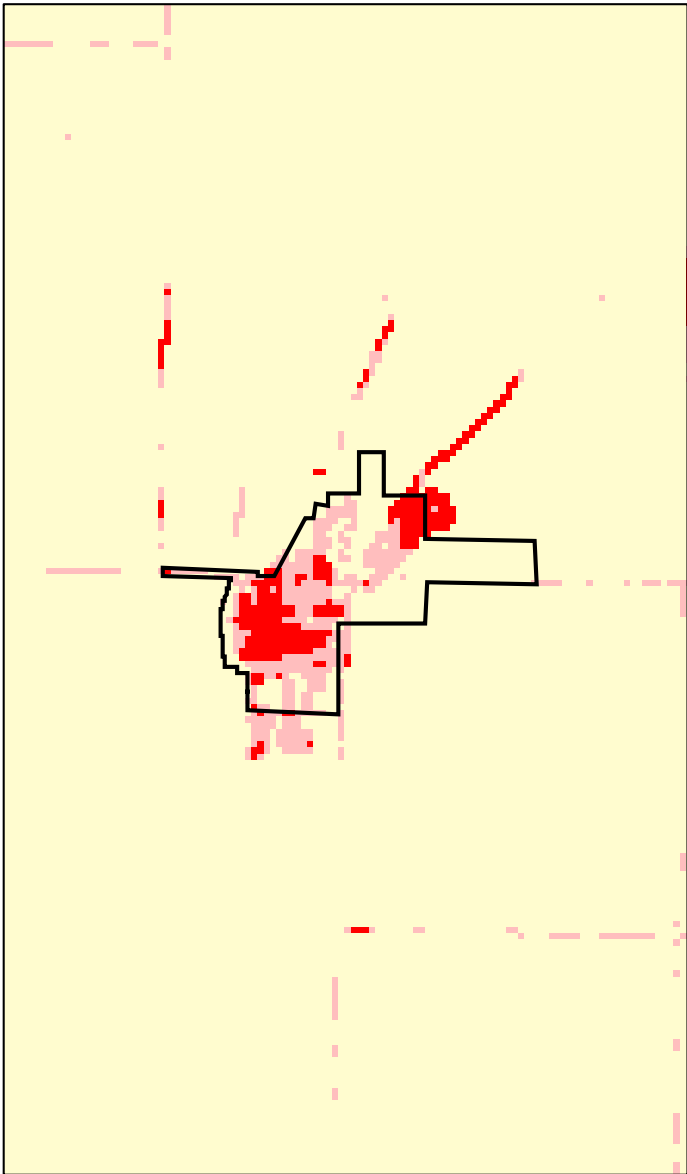

Holdingsford, MN: Impervious Cover

1990

2000

Holdingsford Summary	
Total Area Of MCD (Acres):	406
1990 Impervious Area Total (Acres):	58
2000 Impervious Area Total (Acres):	85
1990 Percent Impervious Surface:	14%
2000 Percent Impervious Surface:	21%
Increase In IC (Acres)	27
Percent Increase IC %	46%