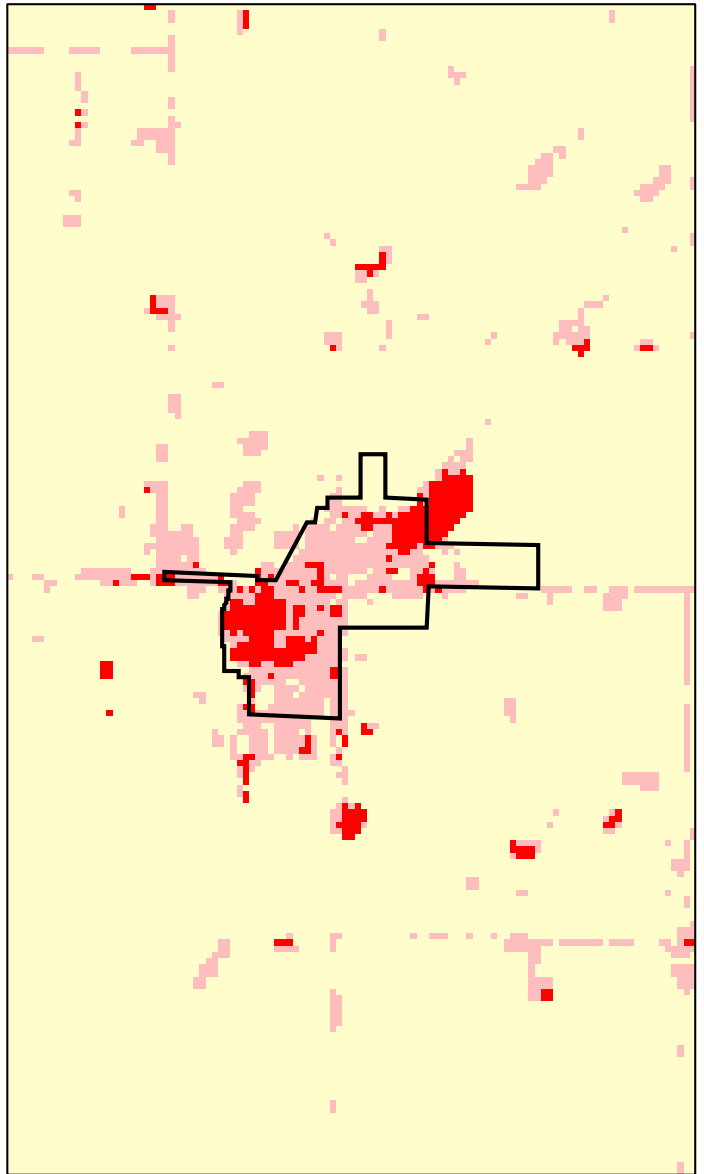

Holdingsford, MN: Impervious Cover

1990

2000

Holdingsford Summary	
Total Area Of MCD (Acres):	406
1990 Impervious Area Total (Acres):	58
2000 Impervious Area Total (Acres):	85
1990 Percent Impervious Surface:	14%
2000 Percent Impervious Surface:	21%
Increase In IC (Acres)	27
Percent Increase IC %	46%