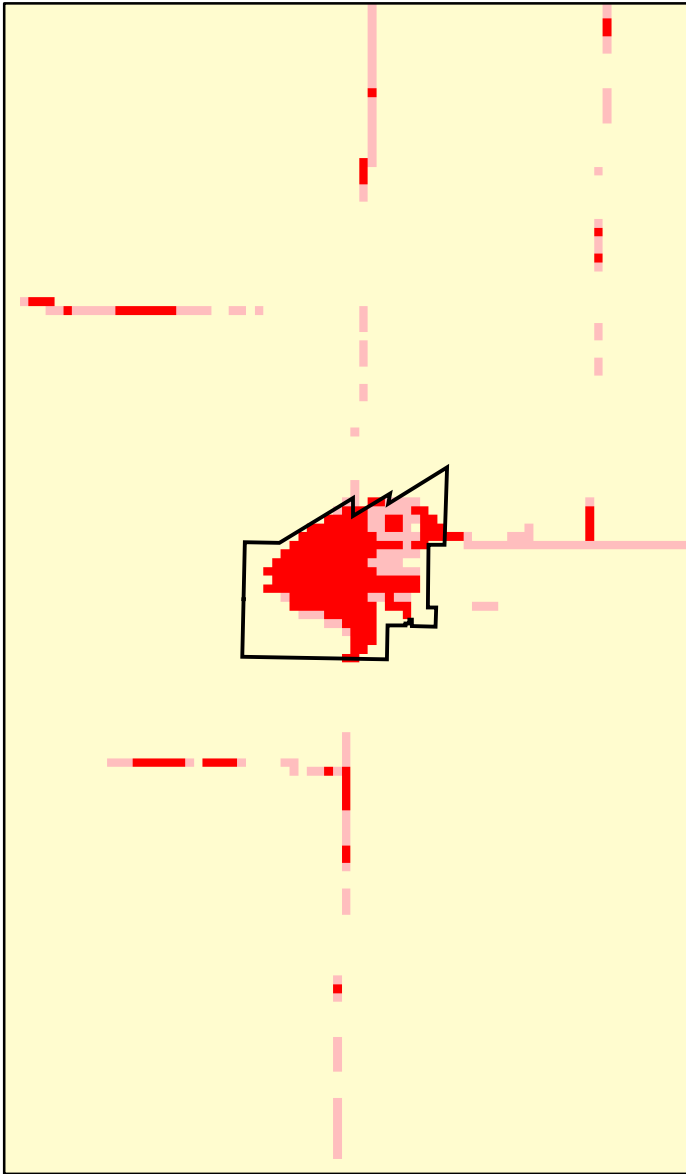

Elrosa, MN: Impervious Cover

1990

2000

Elrosa Summary	
Total Area Of MCD (Acres):	82
1990 Impervious Area Total (Acres):	32
2000 Impervious Area Total (Acres):	33
1990 Percent Impervious Surface:	40%
2000 Percent Impervious Surface:	40%
Increase In IC (Acres)	1
Percent Increase IC %	2%