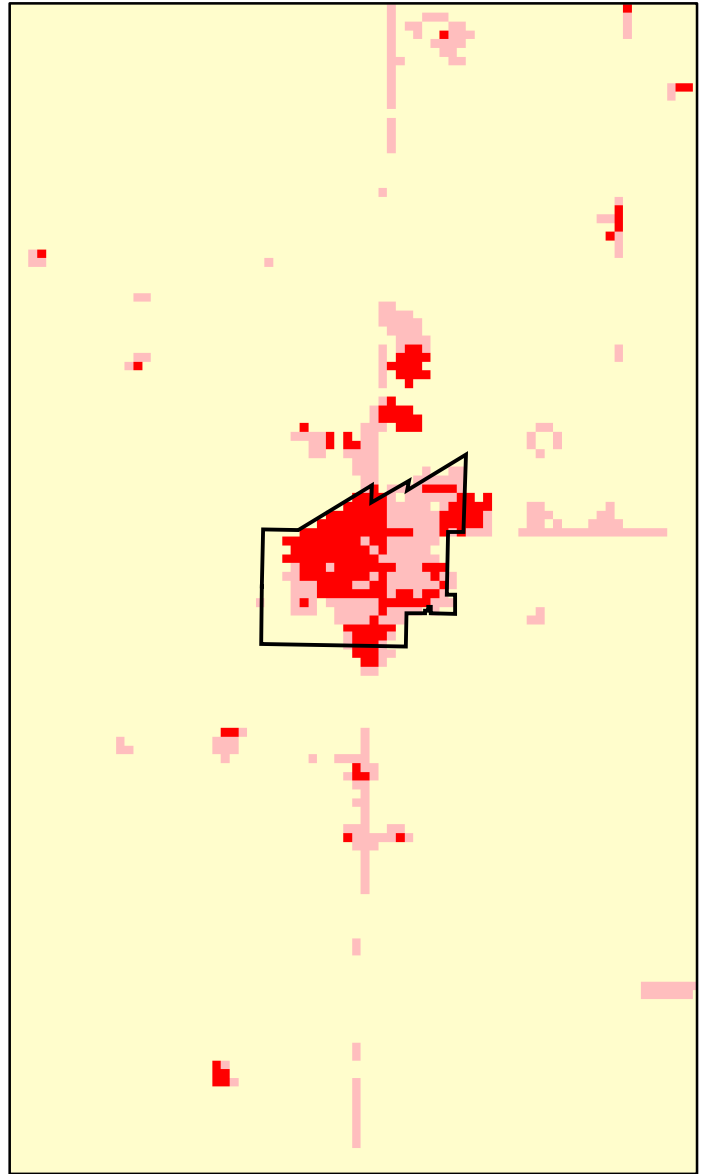

Elrosa, MN: Impervious Cover

1990

2000

Elrosa Summary	
Total Area Of MCD (Acres):	82
1990 Impervious Area Total (Acres):	32
2000 Impervious Area Total (Acres):	33
1990 Percent Impervious Surface:	40%
2000 Percent Impervious Surface:	40%
Increase In IC (Acres)	1
Percent Increase IC %	2%