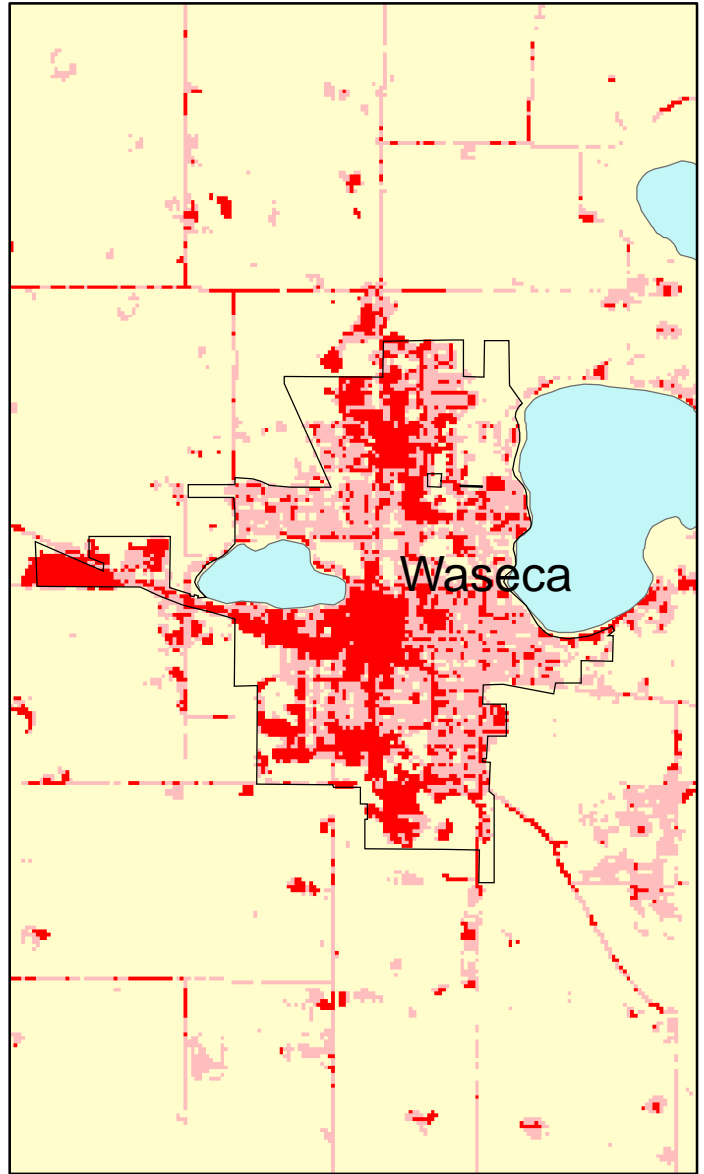

Waseca, MN: Impervious Cover

1990

2000

Waseca Summary	
Total Area Of MCD (Acres):	3200.99
1990 Impervious Area Total (Acres):	577.91
2000 Impervious Area Total (Acres):	823.41
1991 Percent Impervious Surface:	18%
2000 Percent Impervious Surface:	26%
Increase In IC (Acres)	245
Percent Increase IC %	42%