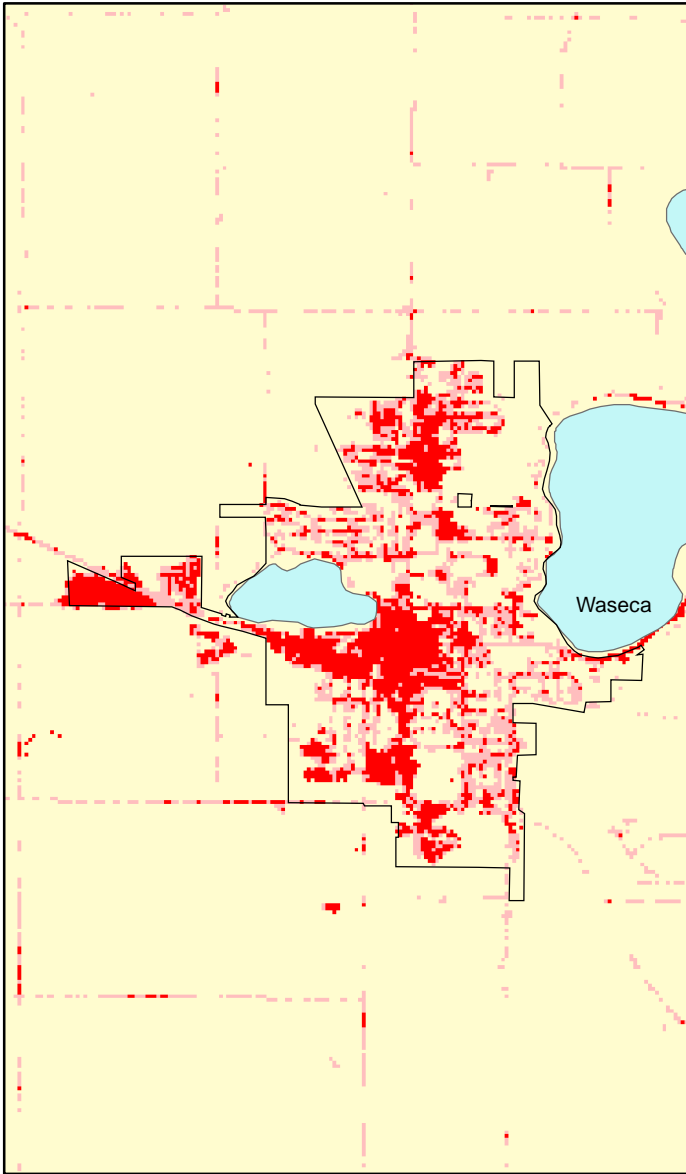

Waseca, MN: Impervious Cover

1990

2000

Waseca Summary	
Total Area Of MCD (Acres):	3200.99
1990 Impervious Area Total (Acres):	577.91
2000 Impervious Area Total (Acres):	823.41
1991 Percent Impervious Surface:	18%
2000 Percent Impervious Surface:	26%
Increase In IC (Acres)	245
Percent Increase IC %	42%