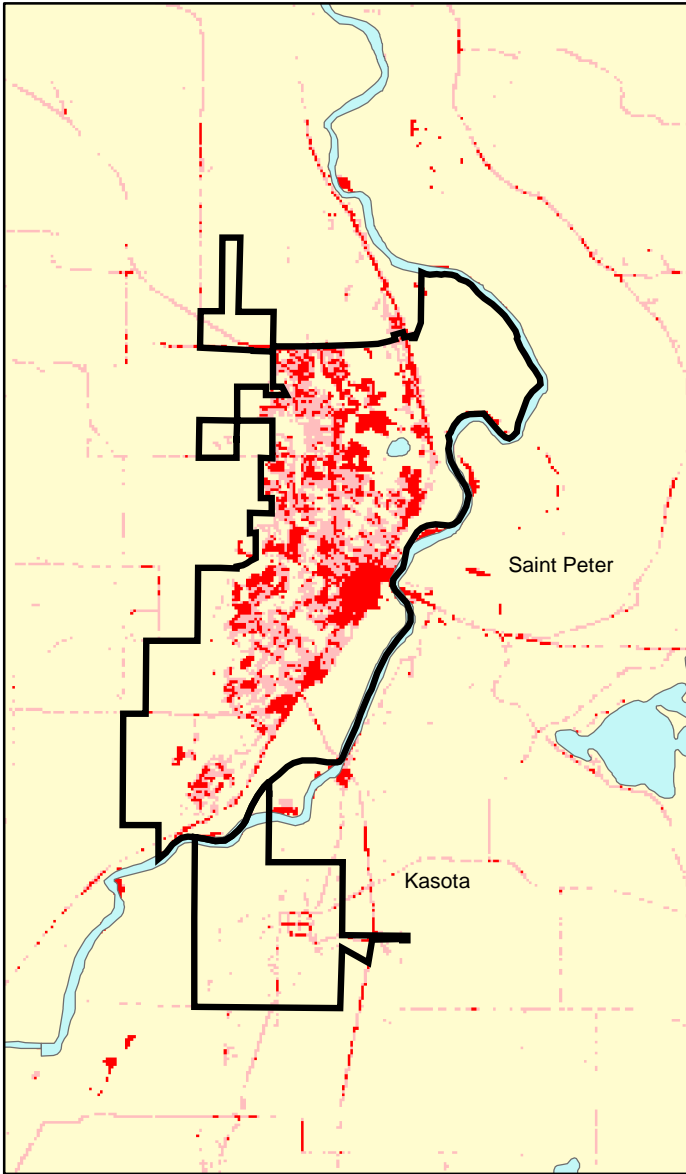

# Saint Peter, MN: Impervious Cover

**1990**

**2000**

<b>Saint Peter Summary</b>	
Total Area Of MCD (Acres):	3603.28
1990 Impervious Area Total (Acres):	640.45
2000 Impervious Area Total (Acres):	882.73
1991 Percent Impervious Surface:	18%
2000 Percent Impervious Surface:	24%
<b>Increase In IC (Acres)</b>	<b>242</b>
<b>Percent Increase IC %</b>	<b>38%</b>