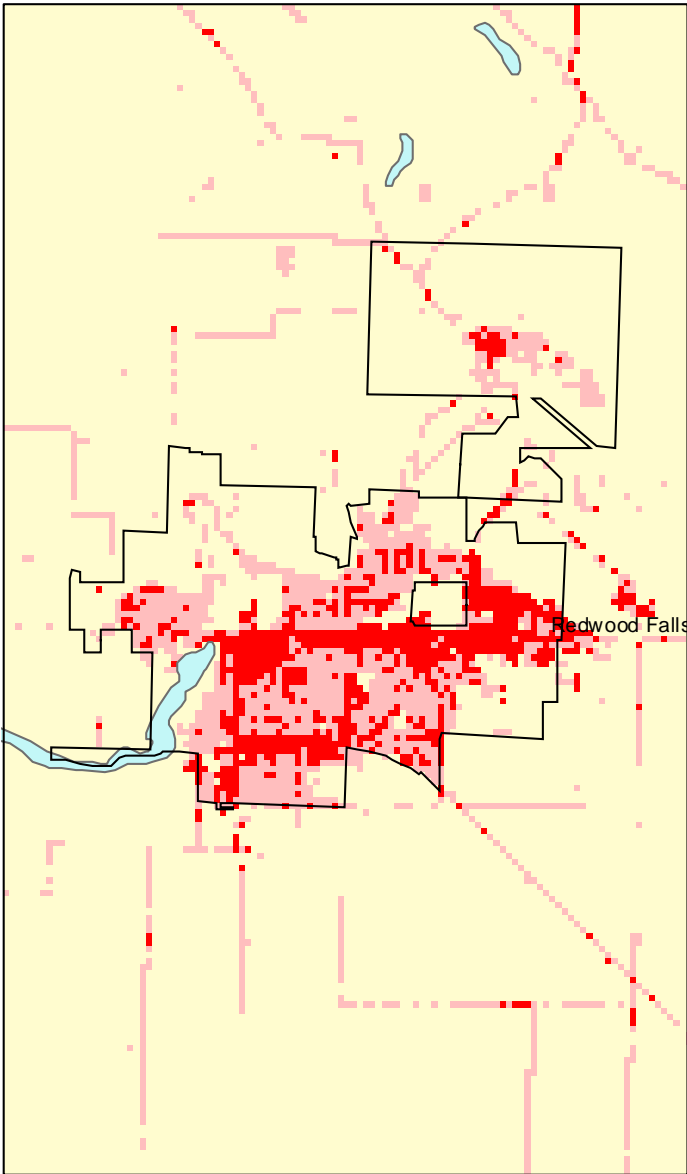

# Redwood Falls, MN: Impervious Cover

**1990**

**2000**

Redwood Falls Summary	
Total Area Of MCD (Acres):	3211.48
1990 Impervious Area Total (Acres):	633.96
2000 Impervious Area Total (Acres):	622.13
1991 Percent Impervious Surface:	20%
2000 Percent Impervious Surface:	19%
<b>Increase In IC (Acres)</b>	<b>-12</b>
<b>Percent Increase IC %</b>	<b>-2%</b>