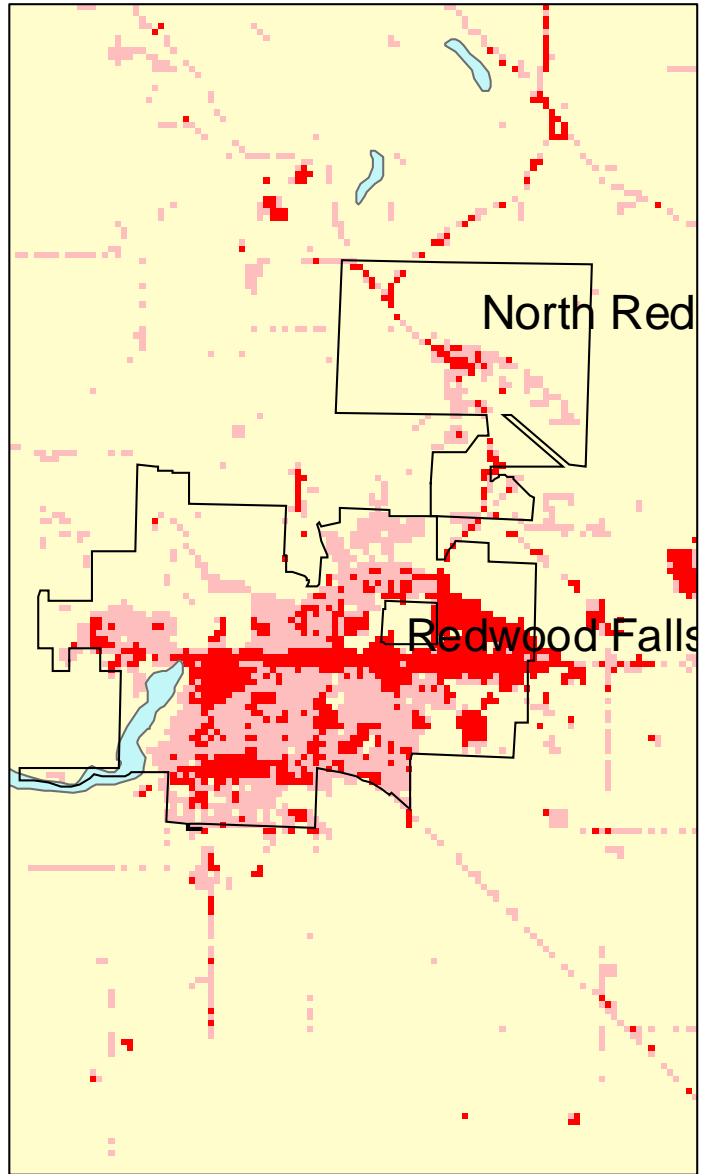

# Redwood Falls, MN: Impervious Cover

**1990**

**2000**

Redwood Falls Summary	
Total Area Of MCD (Acres):	3211.48
1990 Impervious Area Total (Acres):	633.96
2000 Impervious Area Total (Acres):	622.13
1991 Percent Impervious Surface:	20%
2000 Percent Impervious Surface:	19%
<b>Increase In IC (Acres)</b>	<b>-12</b>
<b>Percent Increase IC %</b>	<b>-2%</b>