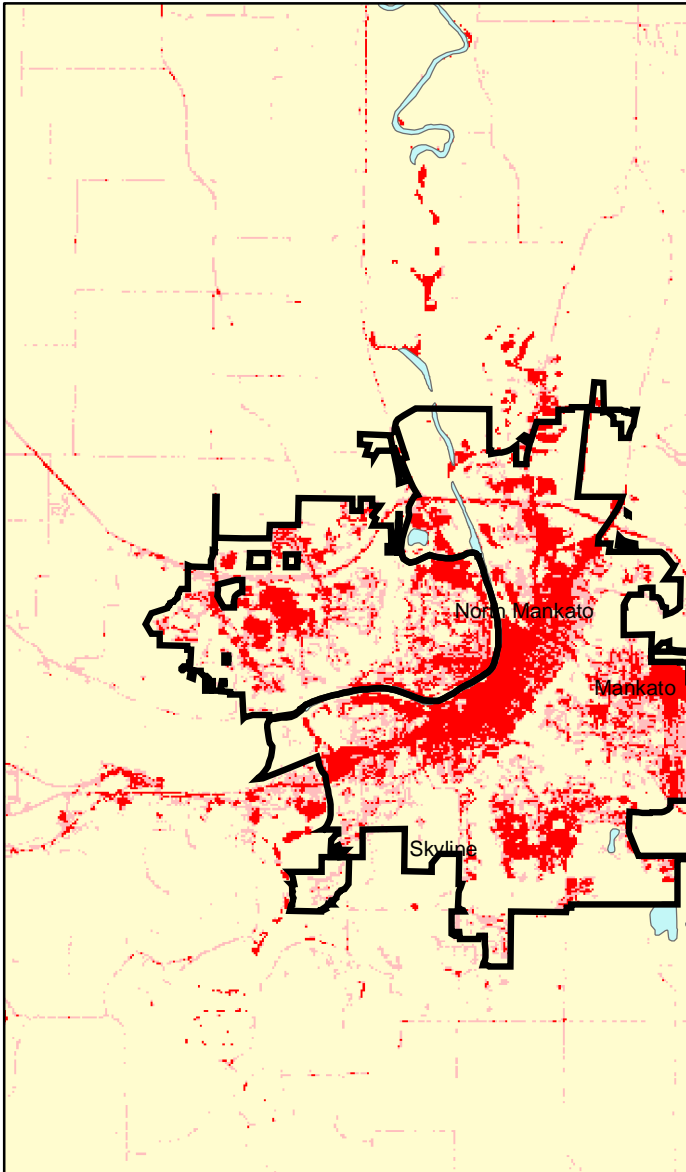

North Mankato, MN: Impervious Cover

1990

2000

North Mankato Summary	
Total Area Of MCD (Acres):	3296.74
1990 Impervious Area Total (Acres):	682.65
2000 Impervious Area Total (Acres):	1145.24
1991 Percent Impervious Surface:	21%
2000 Percent Impervious Surface:	35%
Increase In IC (Acres)	463
Percent Increase IC %	68%