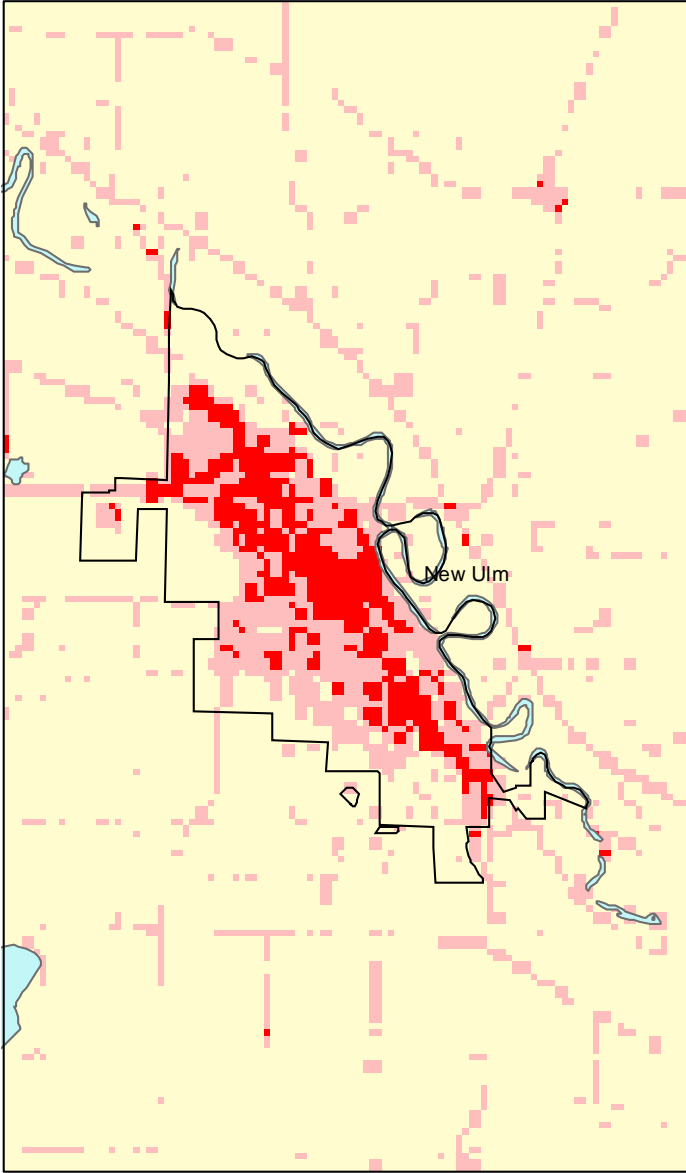

New Ulm, MN: Impervious Cover

1990

2000

New Ulm Summary	
Total Area Of MCD (Acres):	5748
1990 Impervious Area Total (Acres):	1543
2000 Impervious Area Total (Acres):	1549
1991 Percent Impervious Surface:	27%
2000 Percent Impervious Surface:	27%
Increase In IC (Acres)	6
Percent Increase IC %	0%