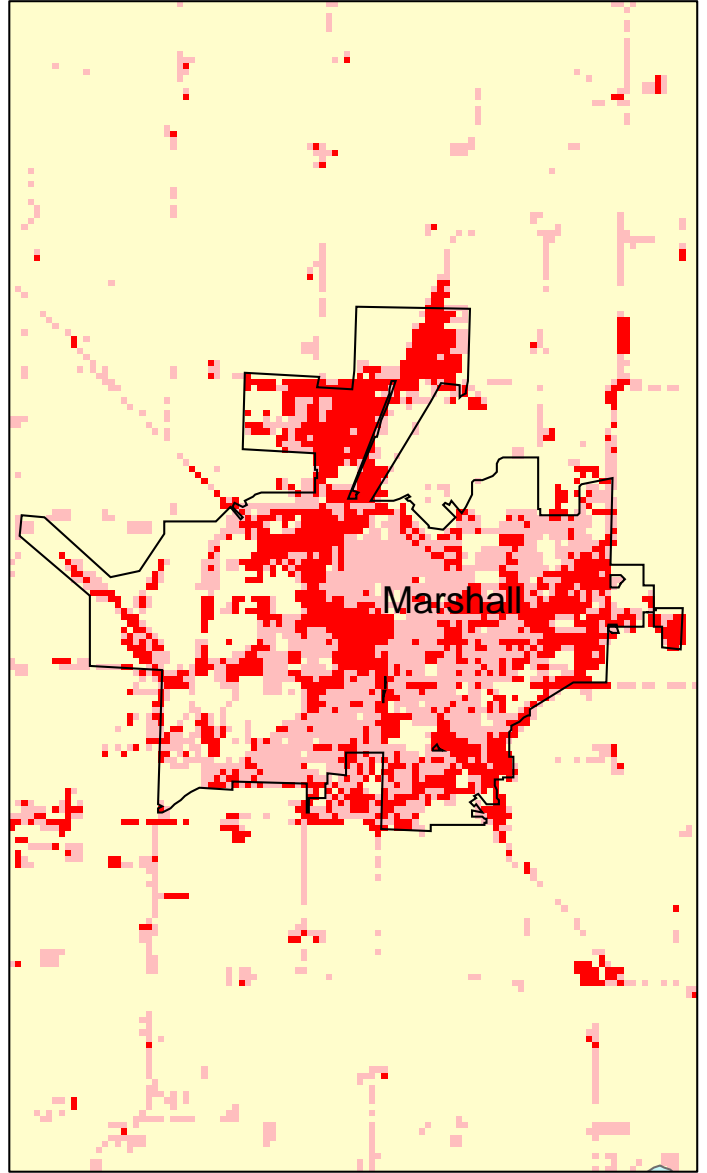

Marshall, MN: Impervious Cover

1990

2000

Marshall Summary	
Total Area Of MCD (Acres):	5327
1990 Impervious Area Total (Acres):	1319.89
2000 Impervious Area Total (Acres):	1880.54
1991 Percent Impervious Surface:	25%
2000 Percent Impervious Surface:	35%
Increase In IC (Acres)	561
Percent Increase IC %	42%