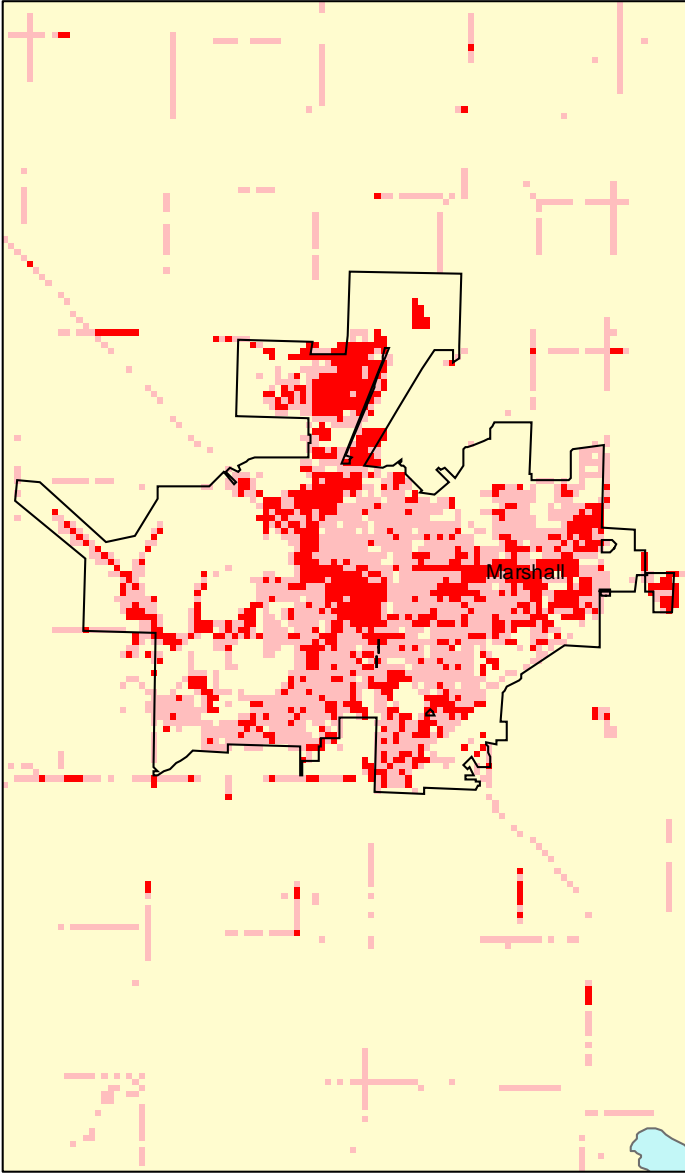

Marshall, MN: Impervious Cover

1990

2000

Marshall Summary	
Total Area Of MCD (Acres):	5327
1990 Impervious Area Total (Acres):	1319.89
2000 Impervious Area Total (Acres):	1880.54
1991 Percent Impervious Surface:	25%
2000 Percent Impervious Surface:	35%
Increase In IC (Acres)	561
Percent Increase IC %	42%