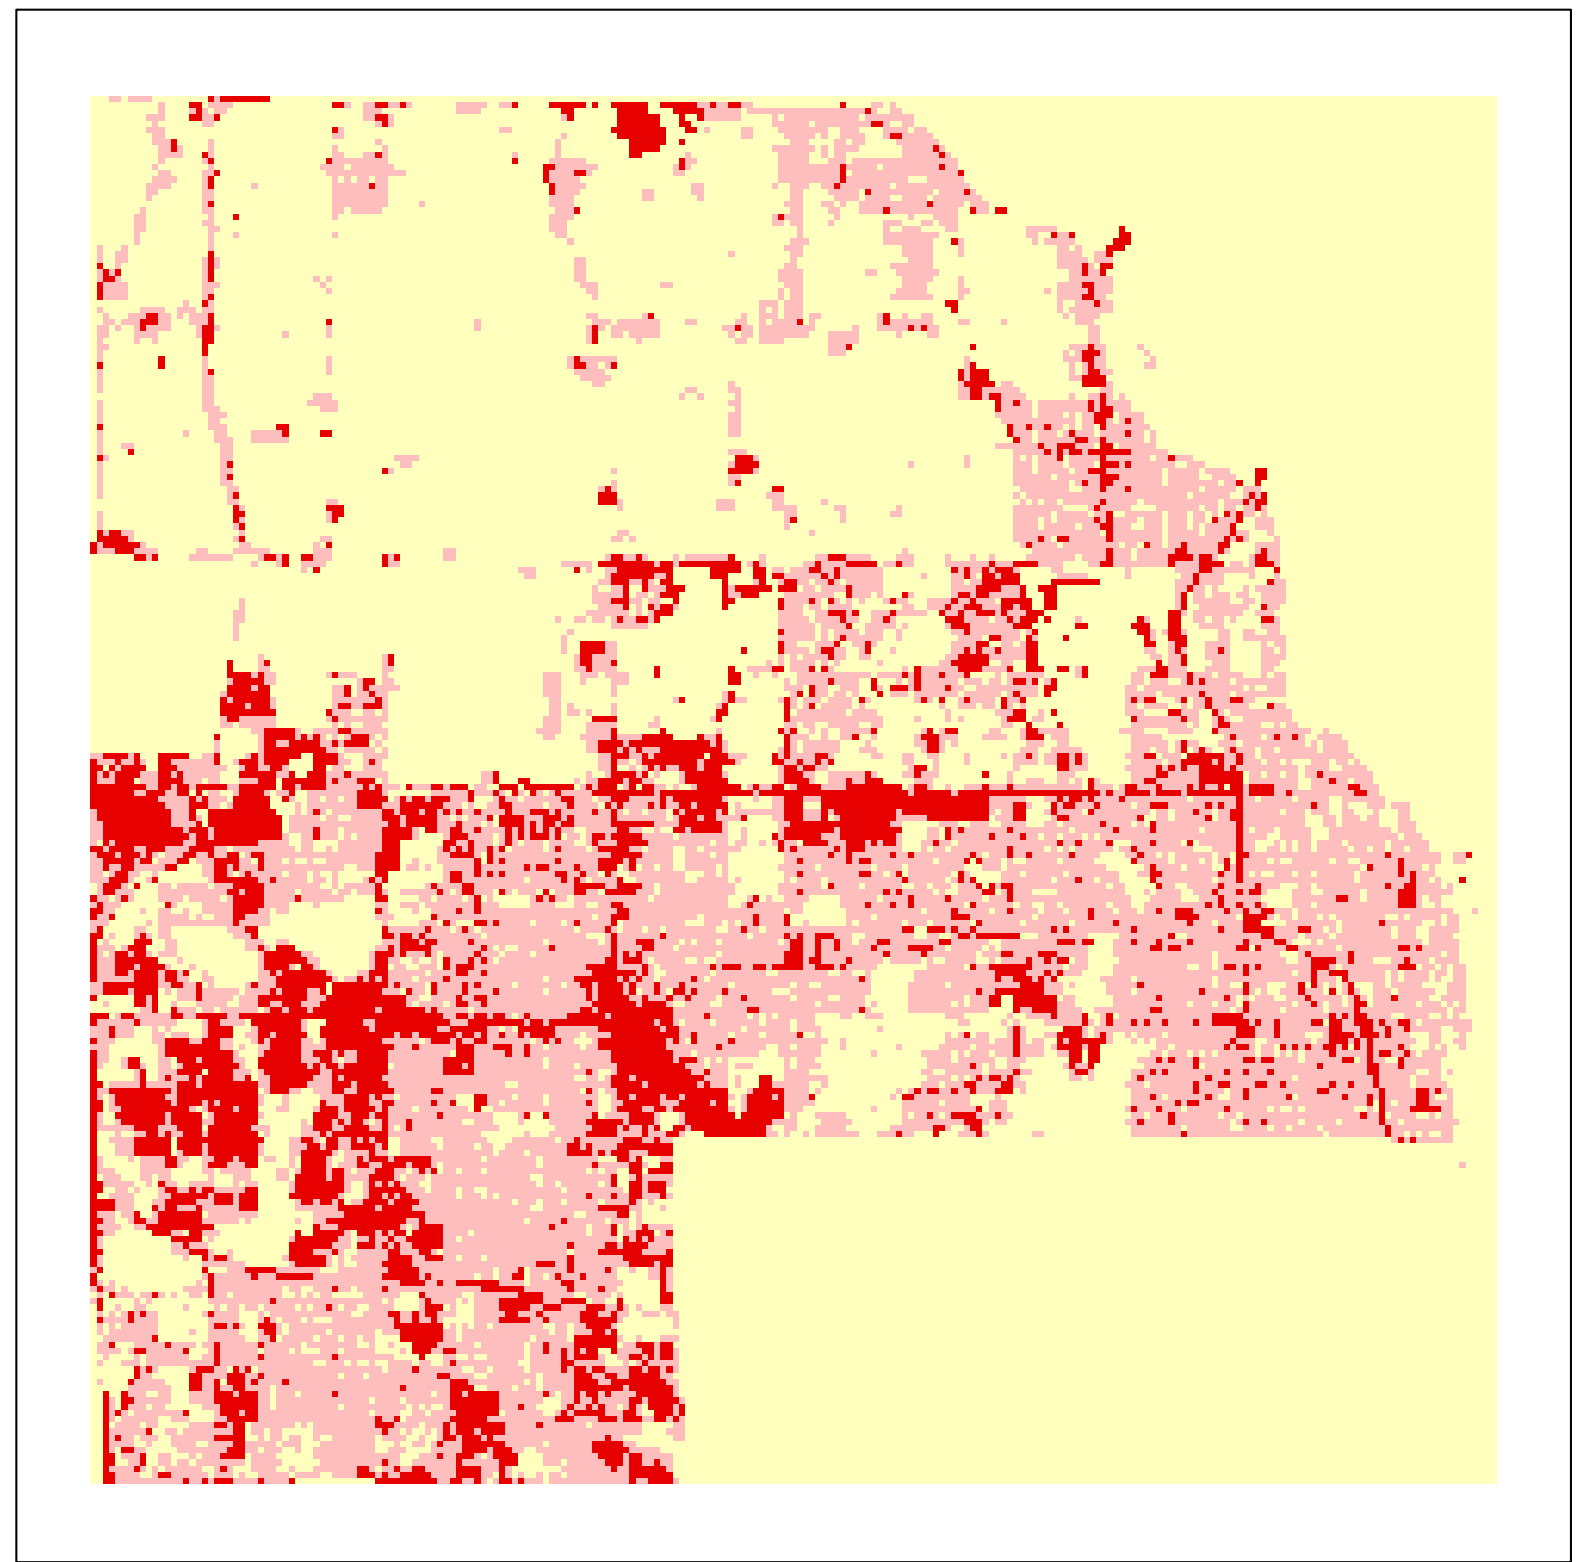

City of Brooklyn Park Impervious Coverage based on Satellite Remote Sensing

1986

1991

1998

2002

Percent Change from 1986 to 2002

Impervious Acres

Municipality	1986	1991	1998	2002	1986-2002 Change
Brooklyn Park	3444.6	3689.0	4846.8	5531.9	2087.3