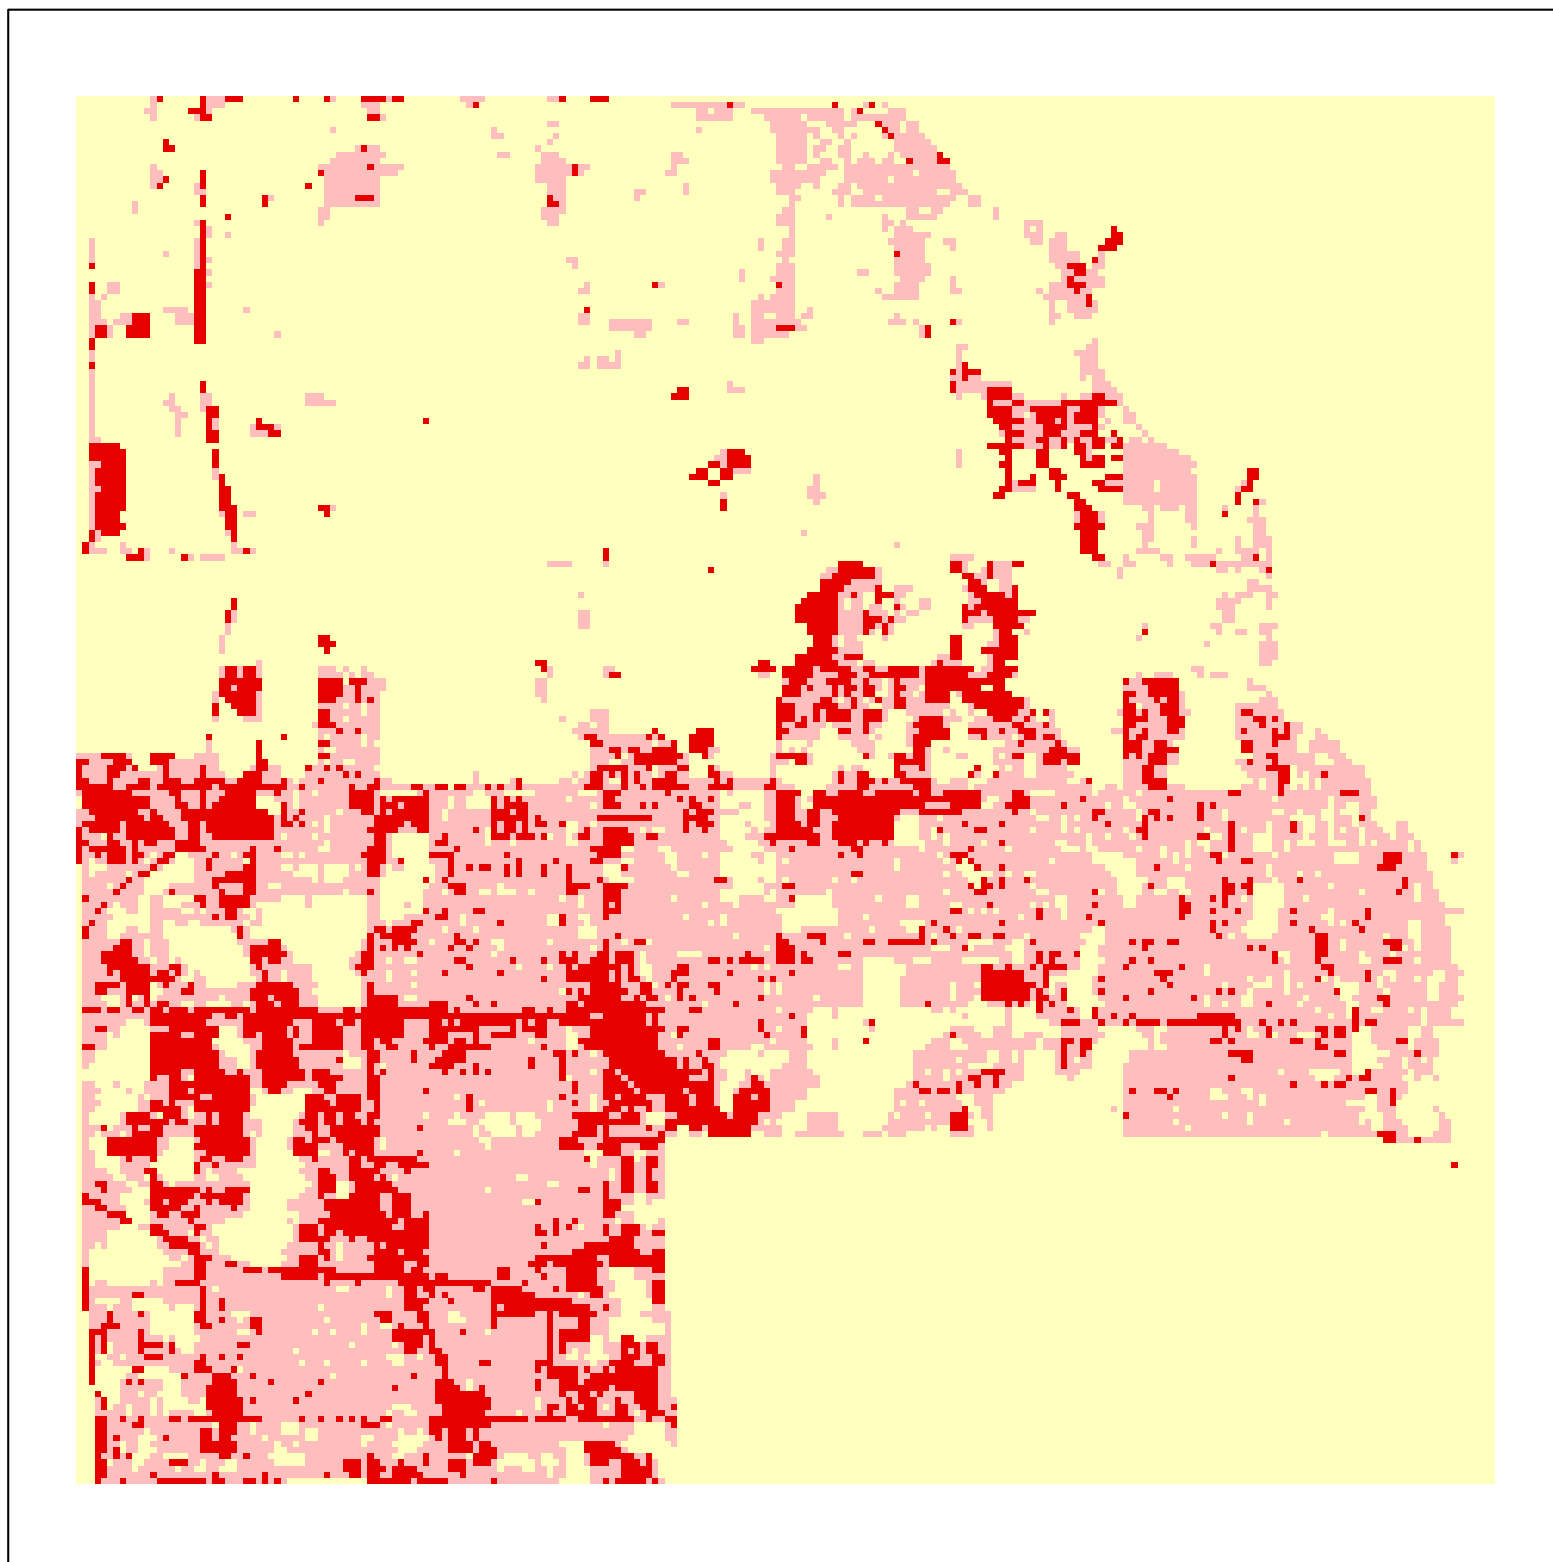

City of Brooklyn Park Impervious Coverage based on Satellite Remote Sensing

1986

1991

1998

2002

Percent Change from 1986 to 2002

Impervious Acres

Municipality	1986	1991	1998	2002	1986-2002 Change
Brooklyn Park	3444.6	3689.0	4846.8	5531.9	2087.3