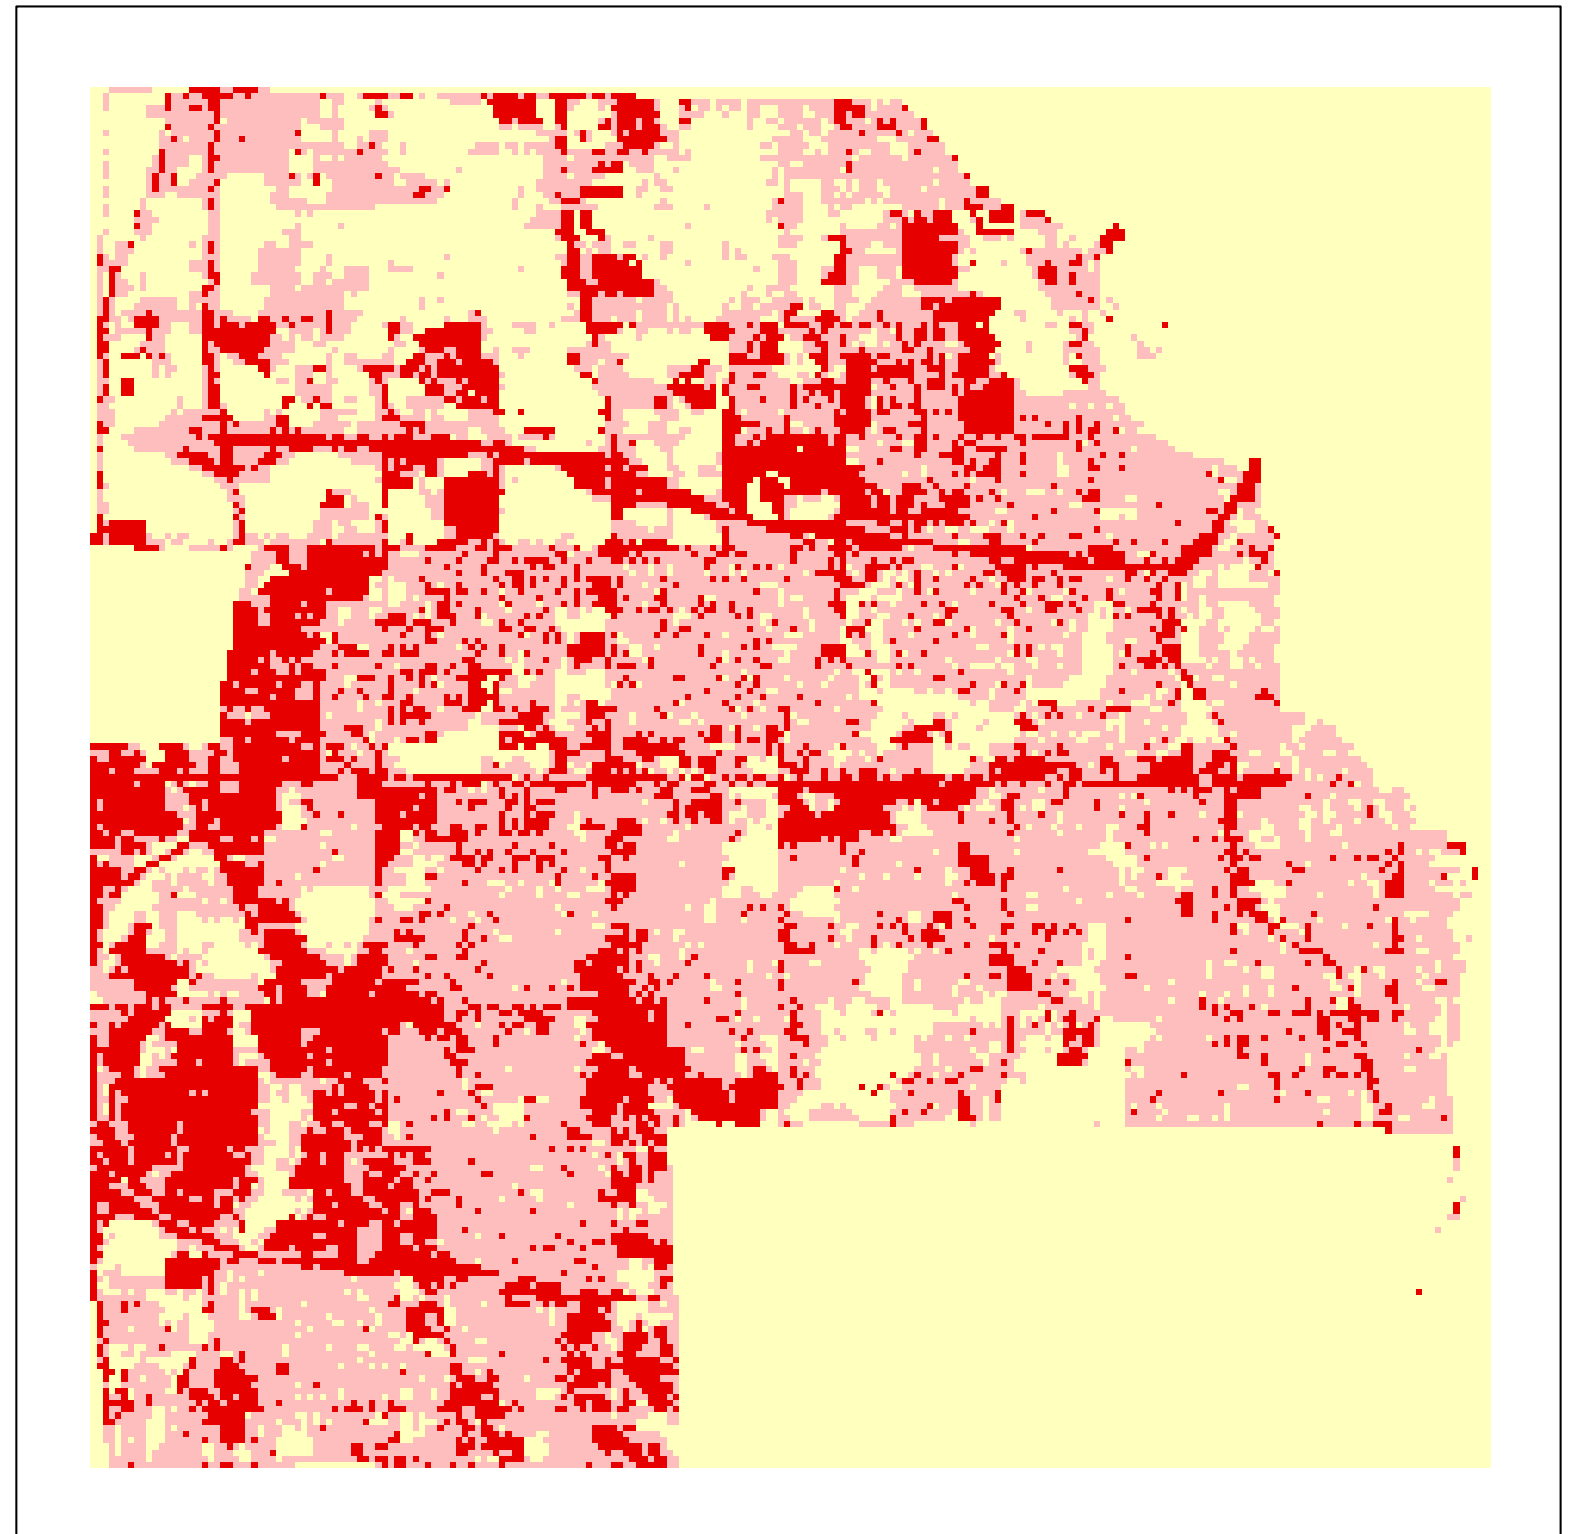

City of Brooklyn Park Impervious Coverage based on Satellite Remote Sensing

1986

1991

1998

2002

Percent Change from 1986 to 2002

Impervious Acres

Municipality	1986	1991	1998	2002	1986-2002 Change
Brooklyn Park	3444.6	3689.0	4846.8	5531.9	2087.3