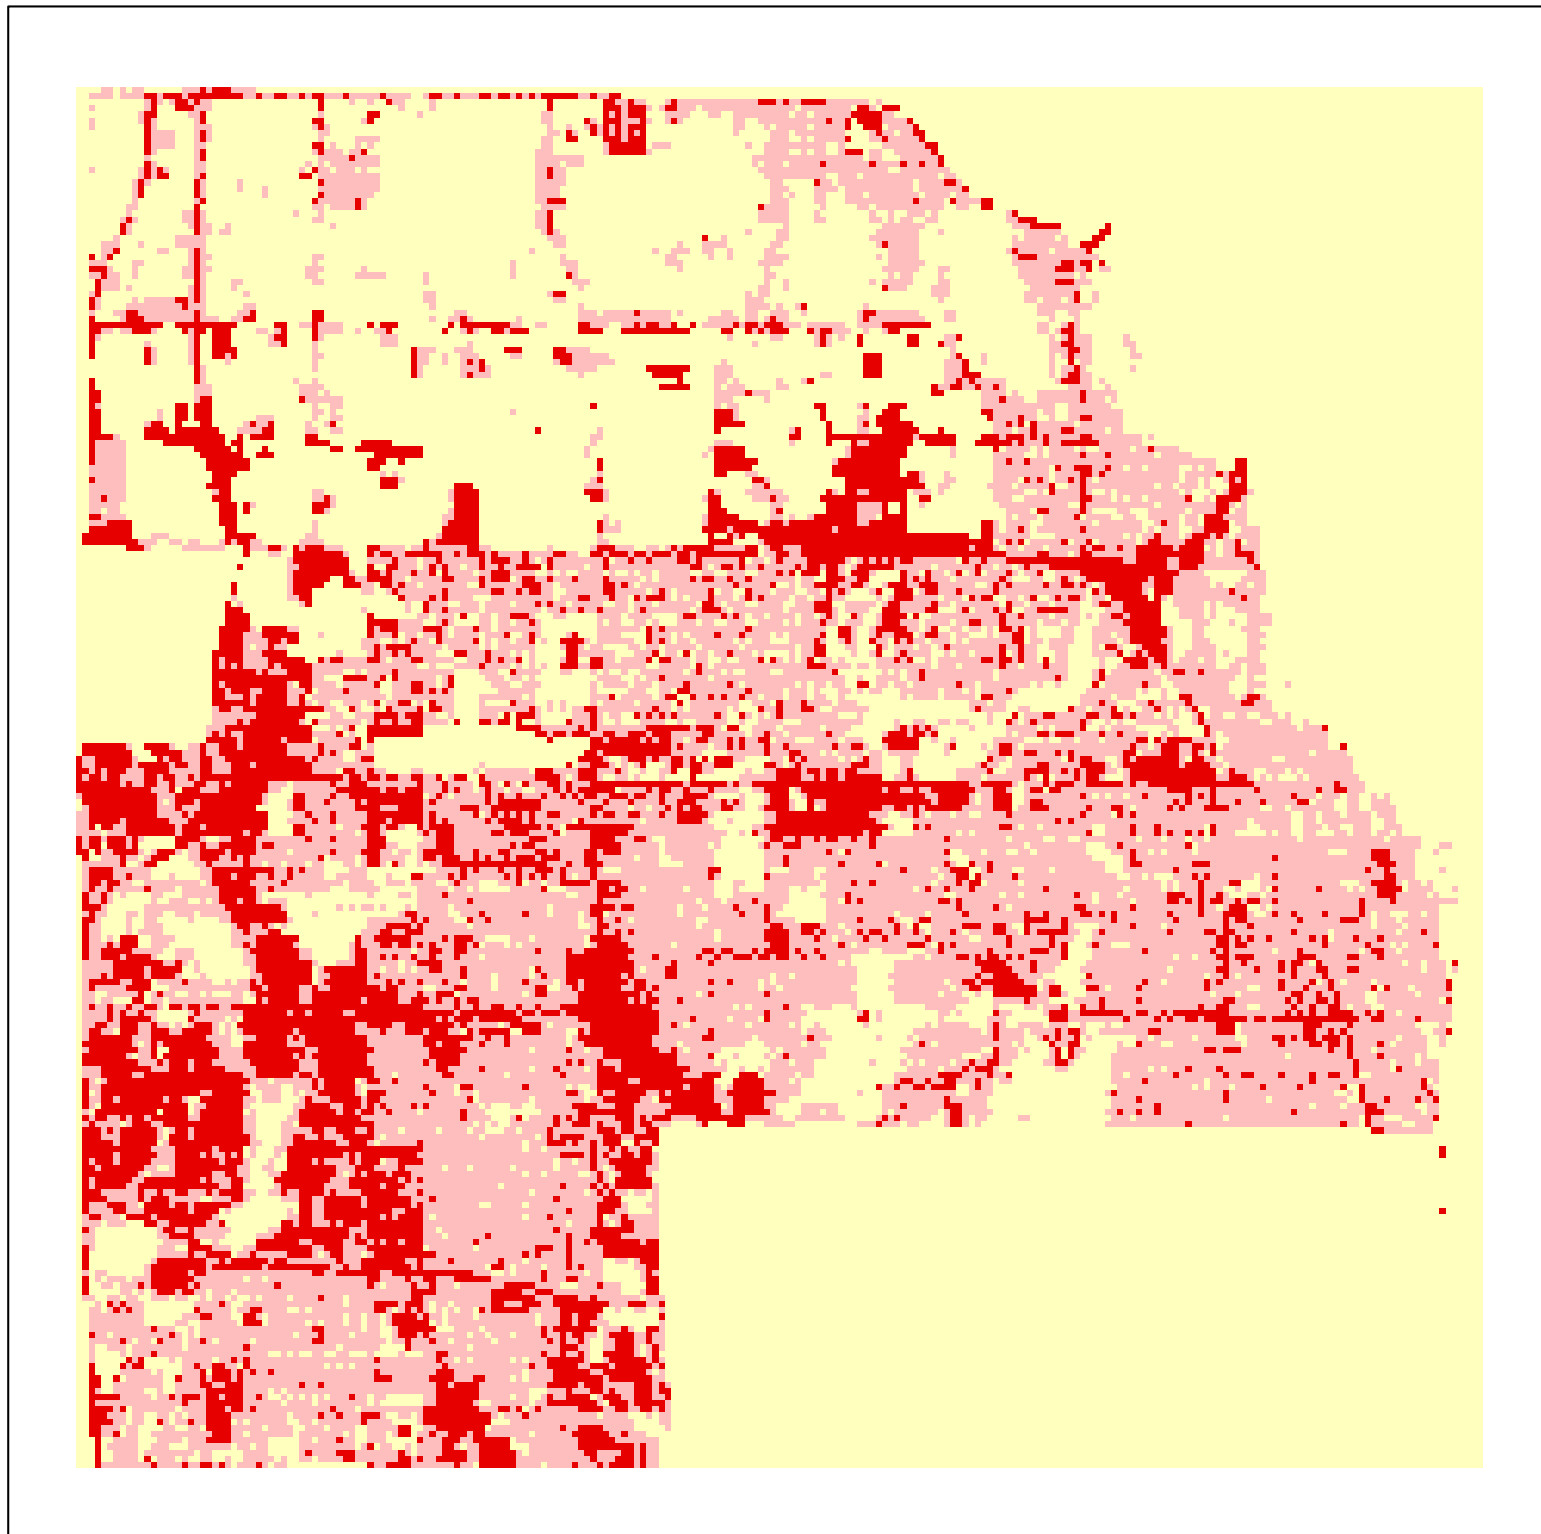

City of Brooklyn Park Impervious Coverage based on Satellite Remote Sensing

1986

1991

1998

2002

Percent Change from 1986 to 2002

Impervious Acres

Municipality	1986	1991	1998	2002	1986-2002 Change
Brooklyn Park	3444.6	3689.0	4846.8	5531.9	2087.3