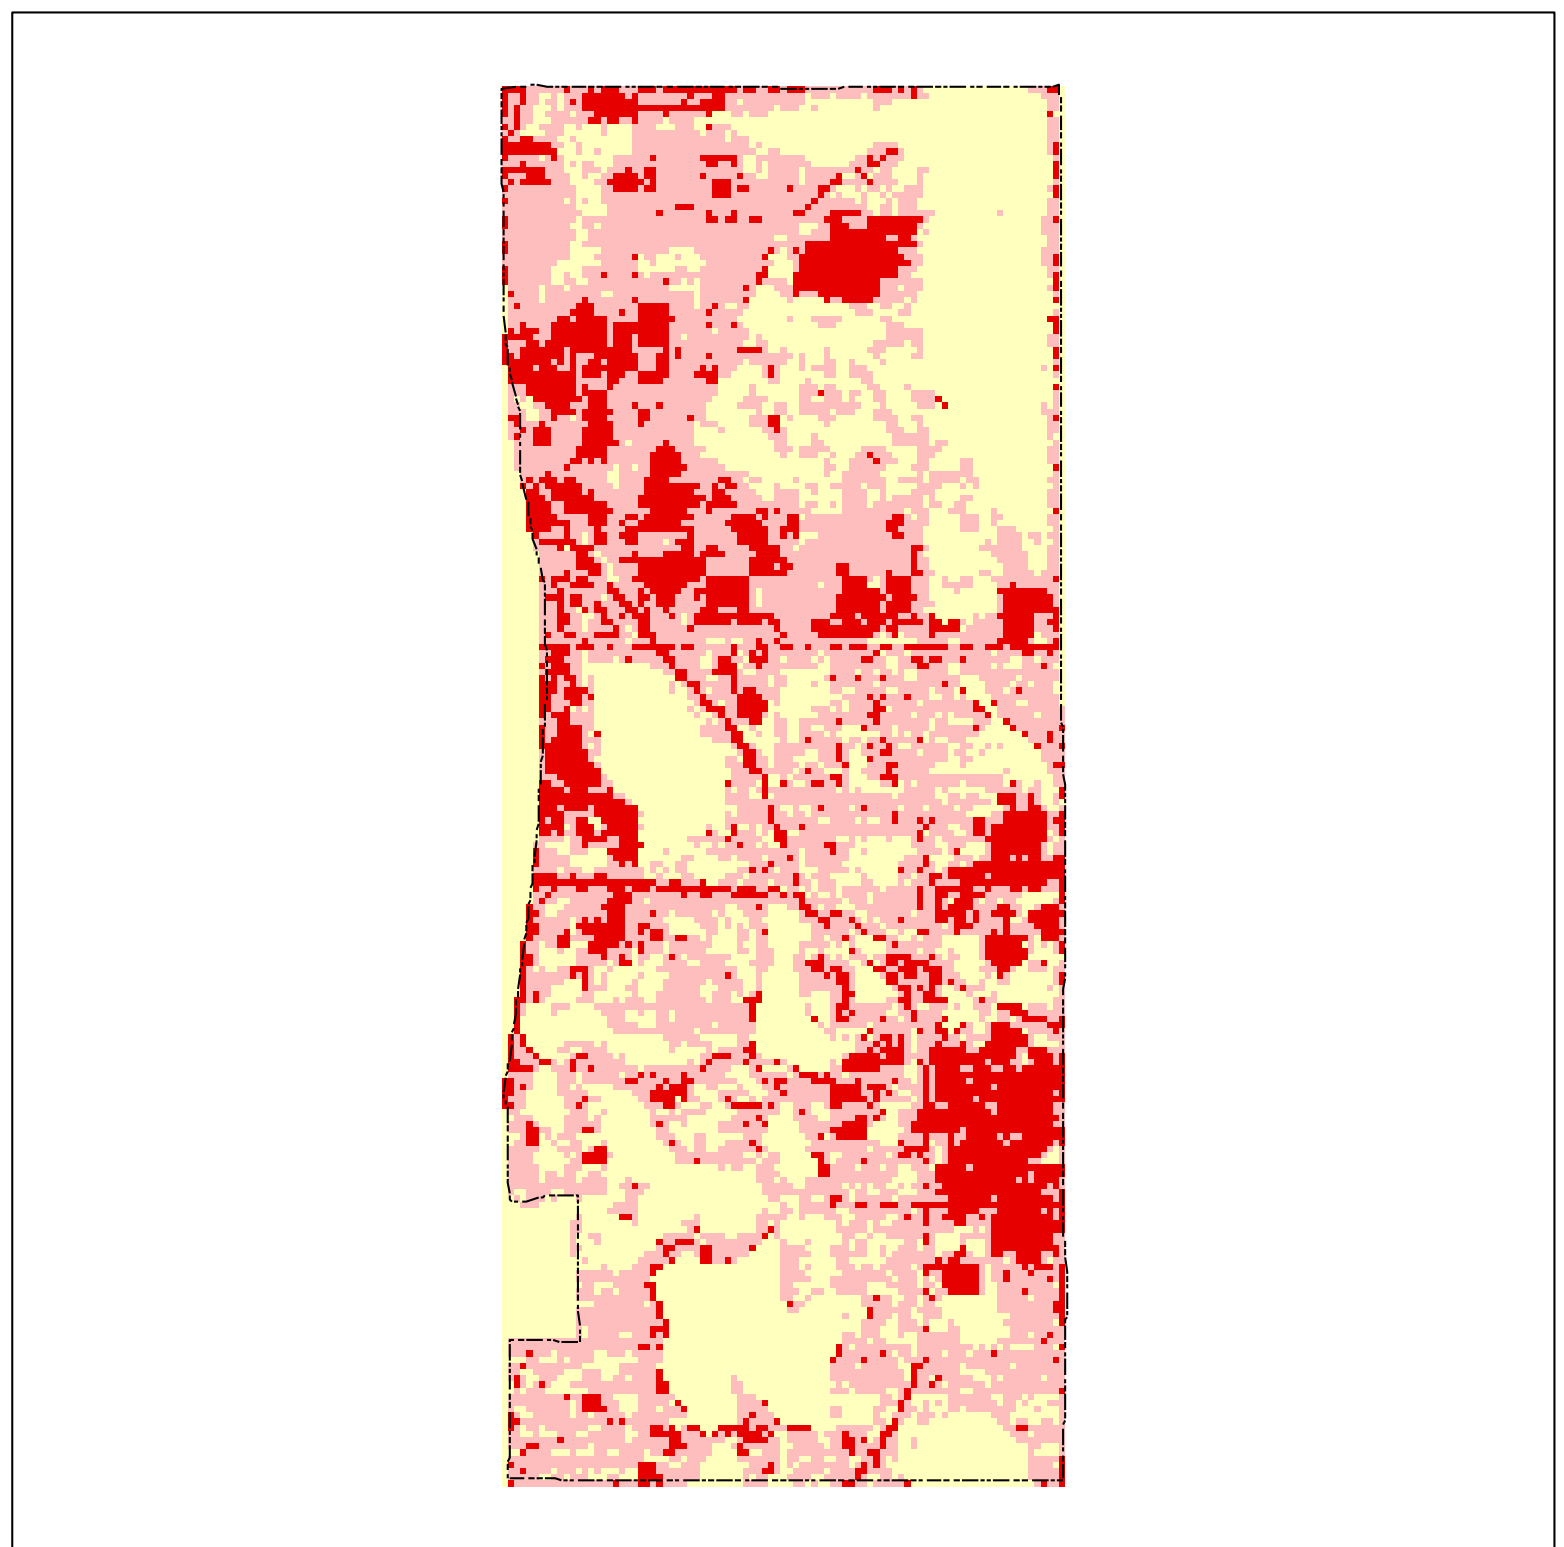

City of Arden Hills Impervious Coverage based on Satellite Remote Sensing

1986

1991

1998

2002

Percent Change from 1986 to 2002

Impervious Acres

Municipality	1986	1991	1998	2002	1986-2002 Change
Arden Hills	1546	1620	1663	1520	26