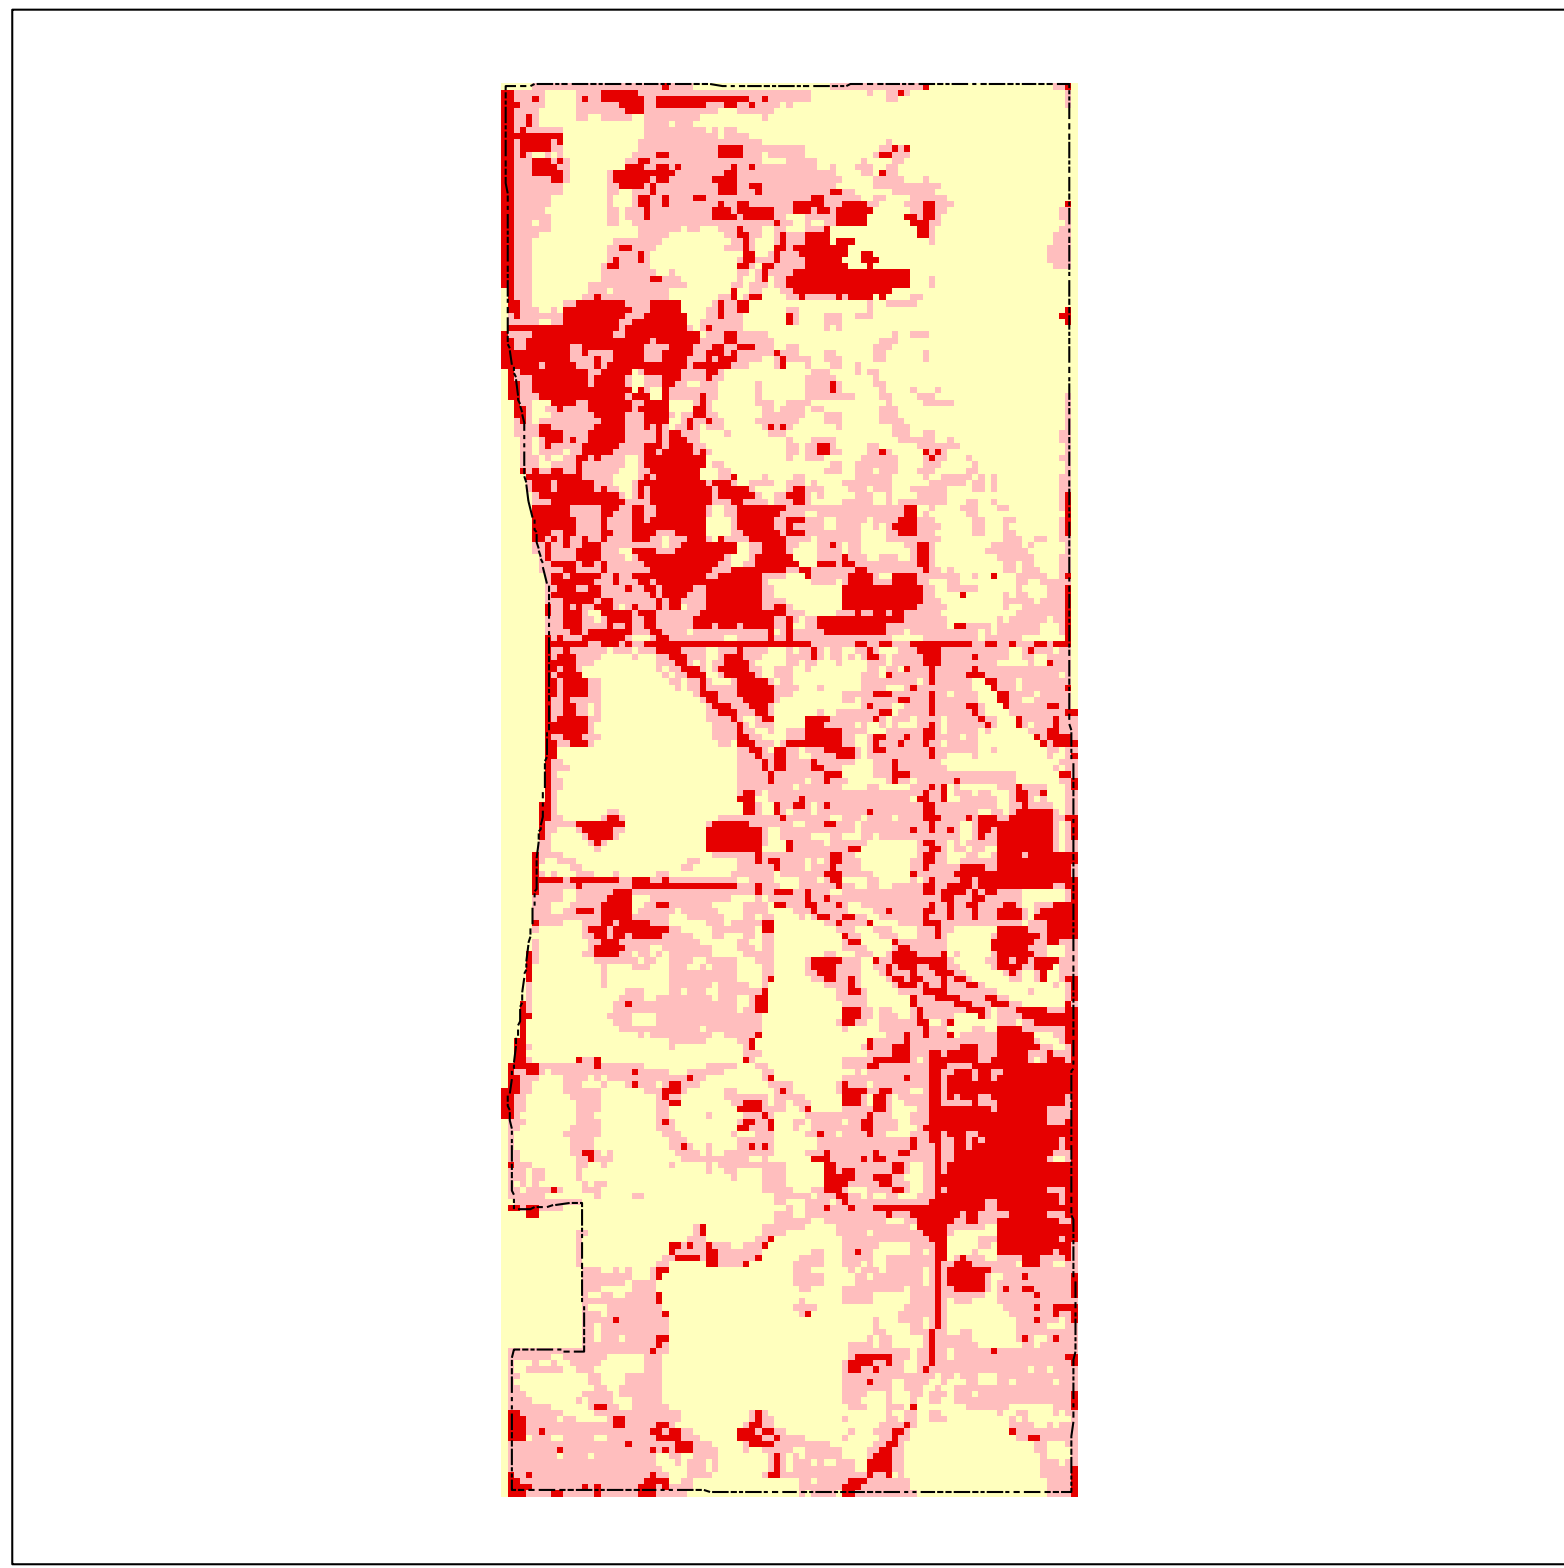

City of Arden Hills Impervious Coverage based on Satellite Remote Sensing

1986

1991

1998

2002

Percent Change from 1986 to 2002

Impervious Acres

Municipality	1986	1991	1998	2002	1986-2002 Change
Arden Hills	1546	1620	1663	1520	26