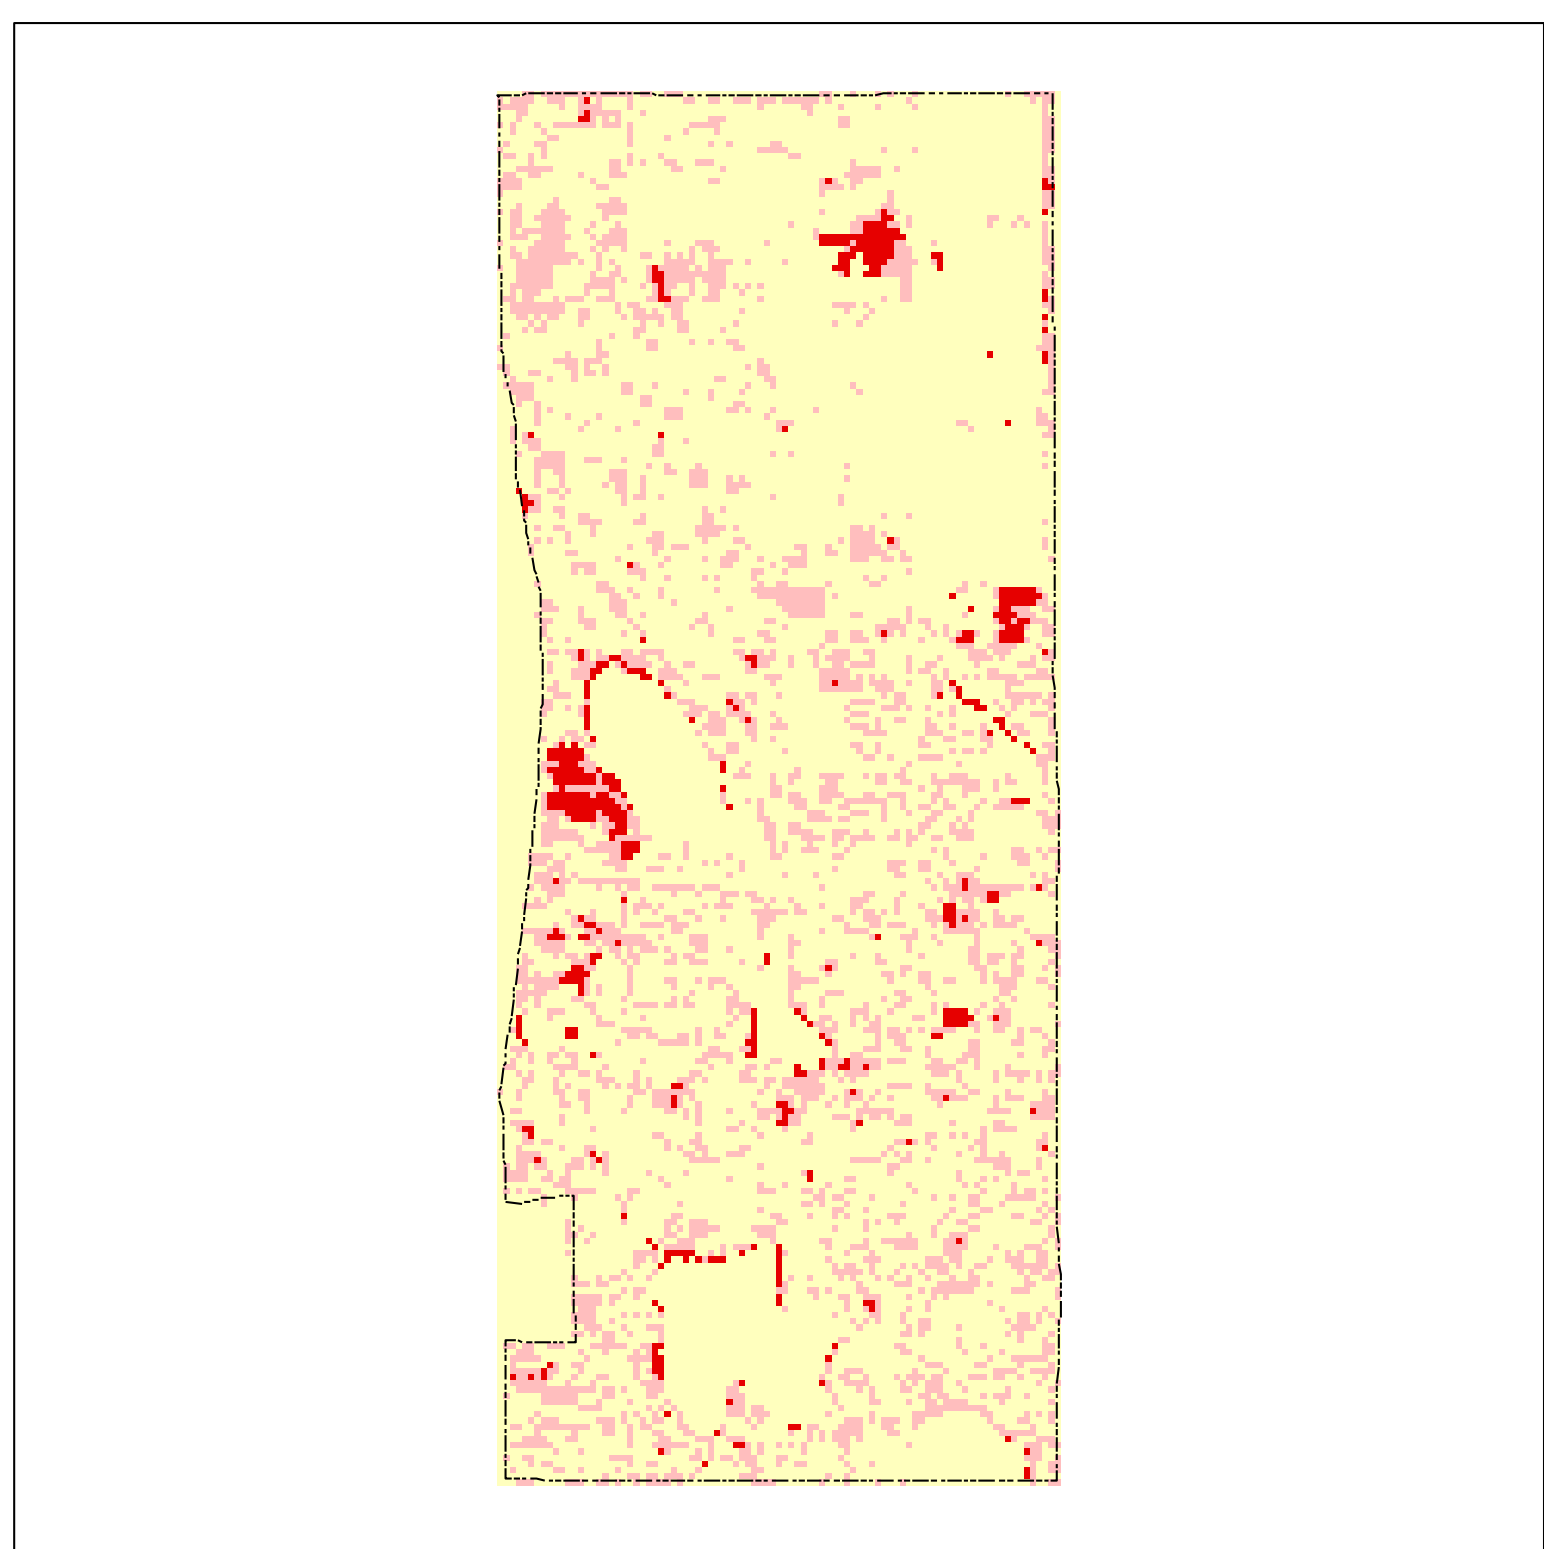

City of Arden Hills Impervious Coverage based on Satellite Remote Sensing

1986

1991

1998

2002

Percent Change from 1986 to 2002

Impervious Acres

Municipality	1986	1991	1998	2002	1986-2002 Change
Arden Hills	1546	1620	1663	1520	26