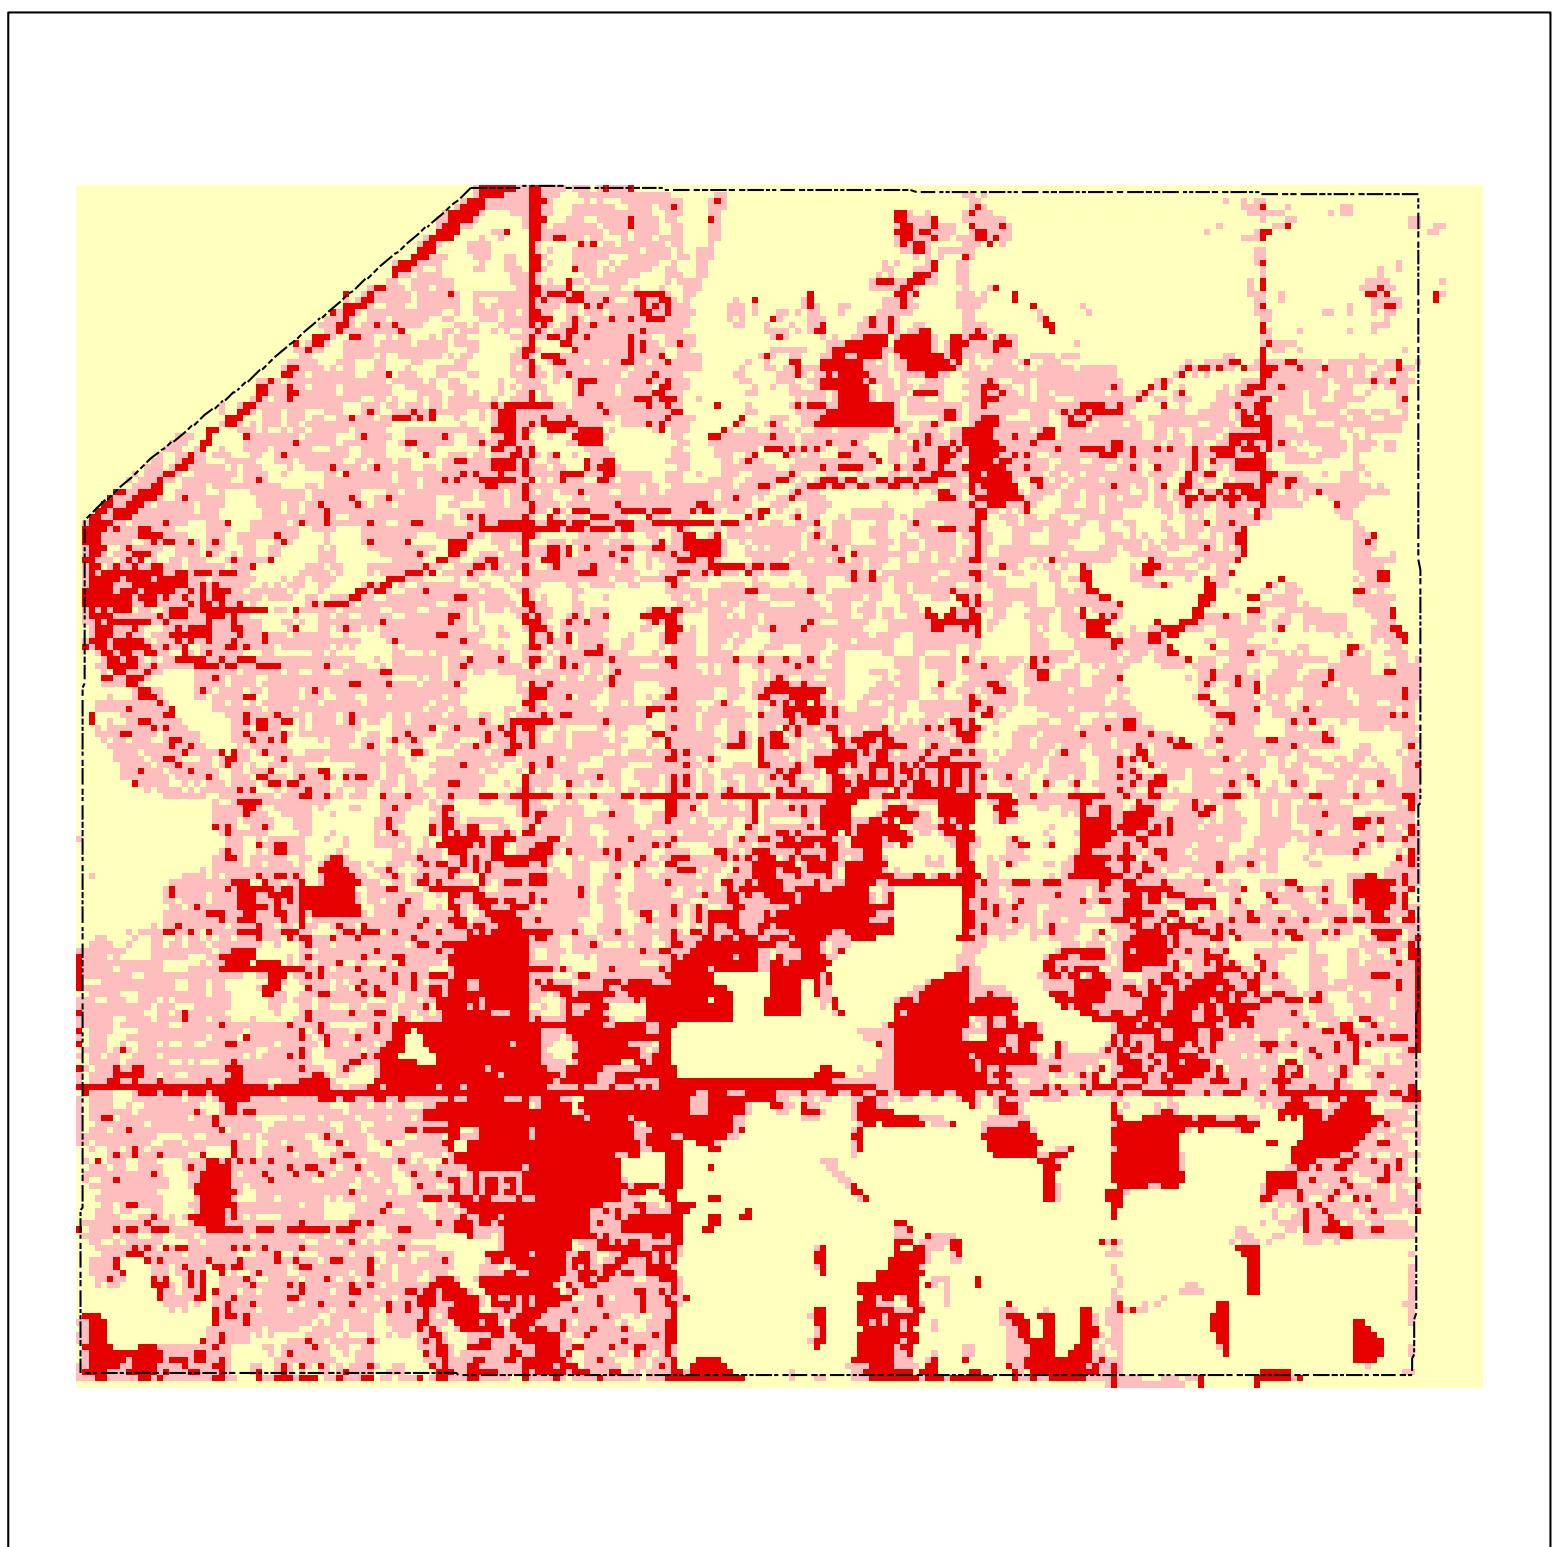

City of Apple Valley Impervious Coverage based on Satellite Remote Sensing

1986

1991

1998

2002

Percent Change from 1986 to 2002

Impervious Acres

Municipality	1986	1991	1998	2002	1986-2002 Change
Apple Valley	2196.8	2749.7	3077.7	3736.4	1539.6