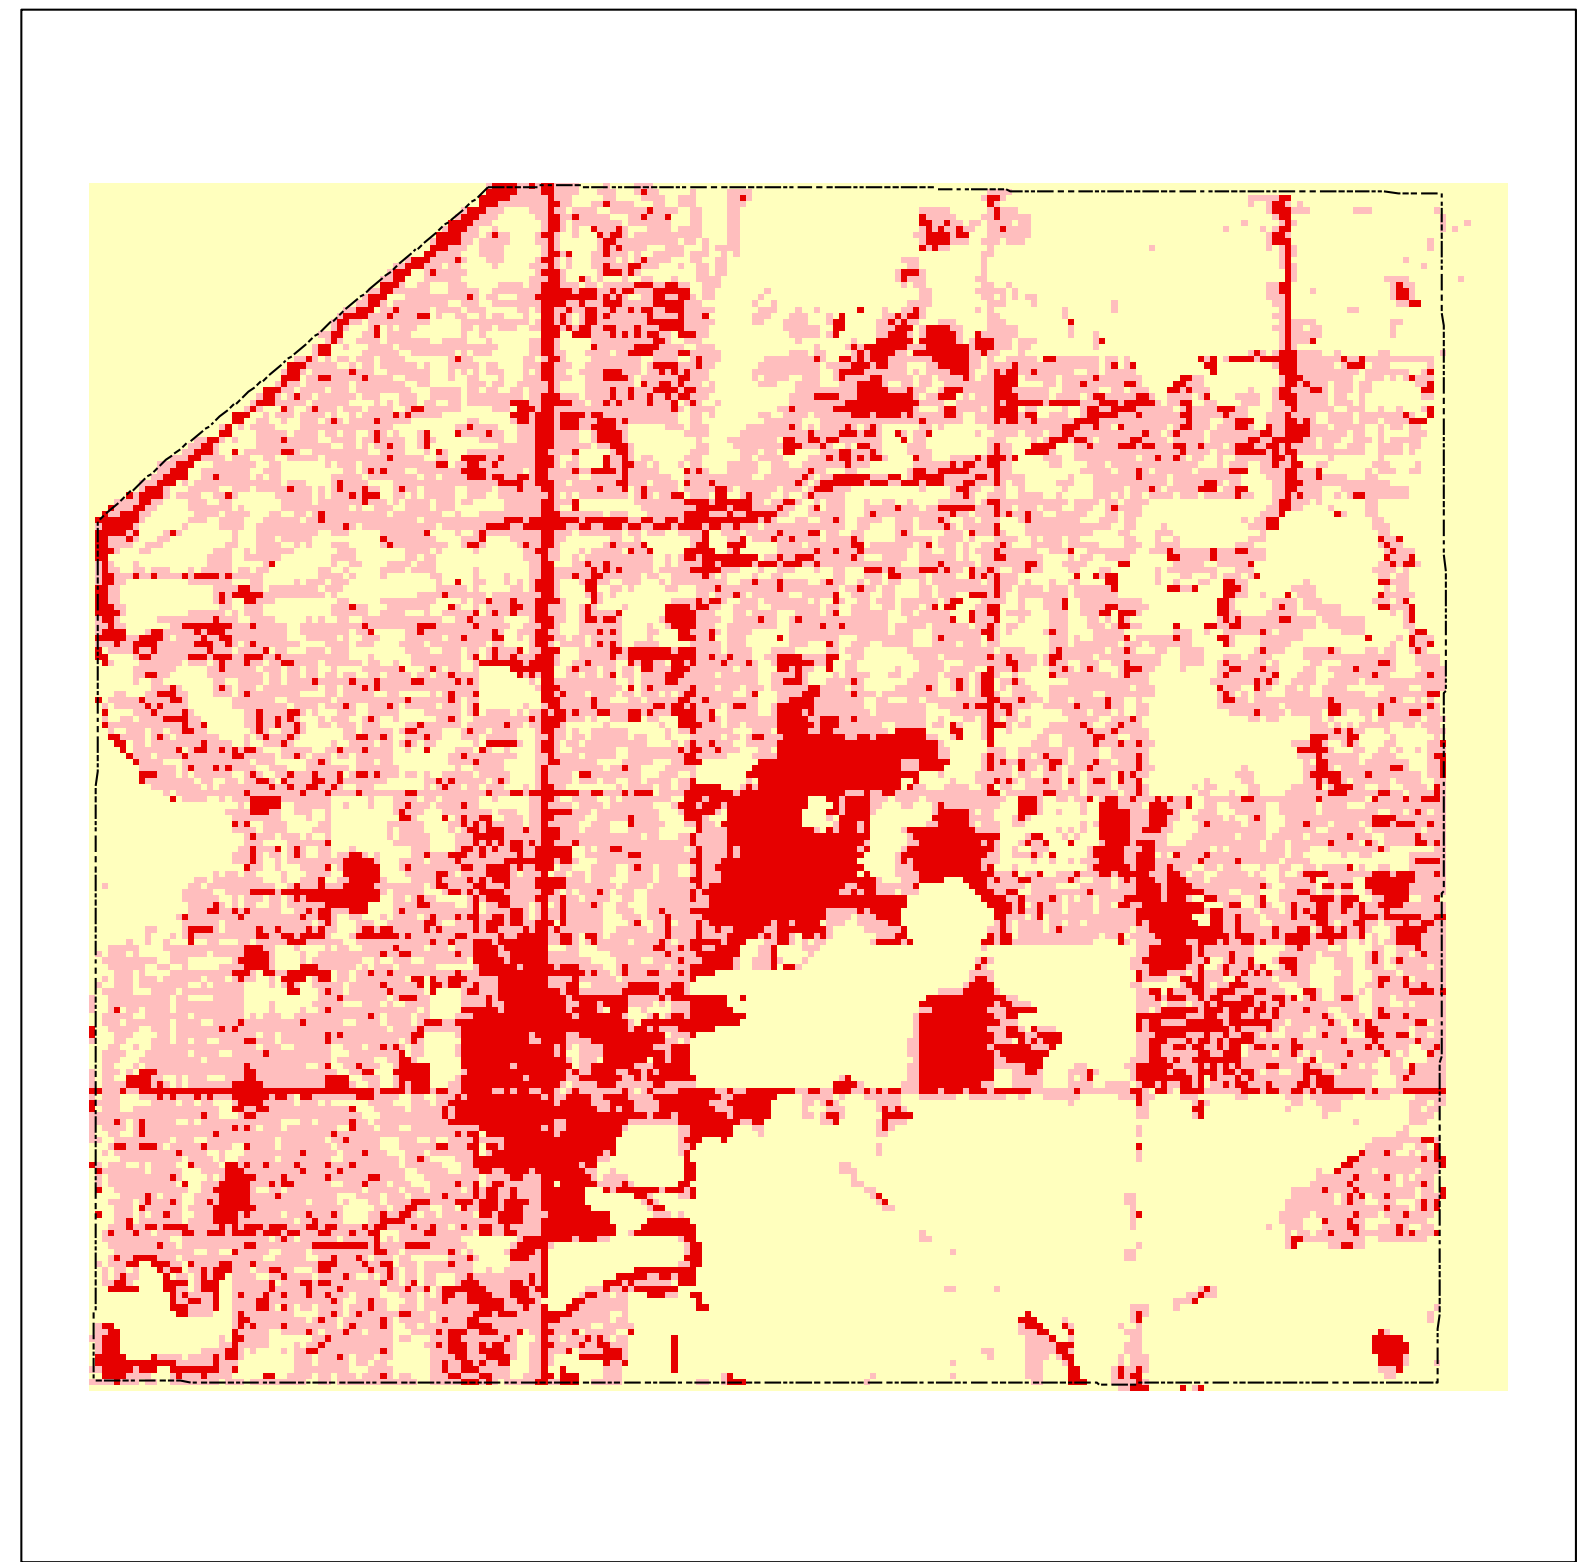

City of Apple Valley Impervious Coverage based on Satellite Remote Sensing

1986

1991

1998

2002

Percent Change from 1986 to 2002

Impervious Acres

Municipality	1986	1991	1998	2002	1986-2002 Change
Apple Valley	2196.8	2749.7	3077.7	3736.4	1539.6