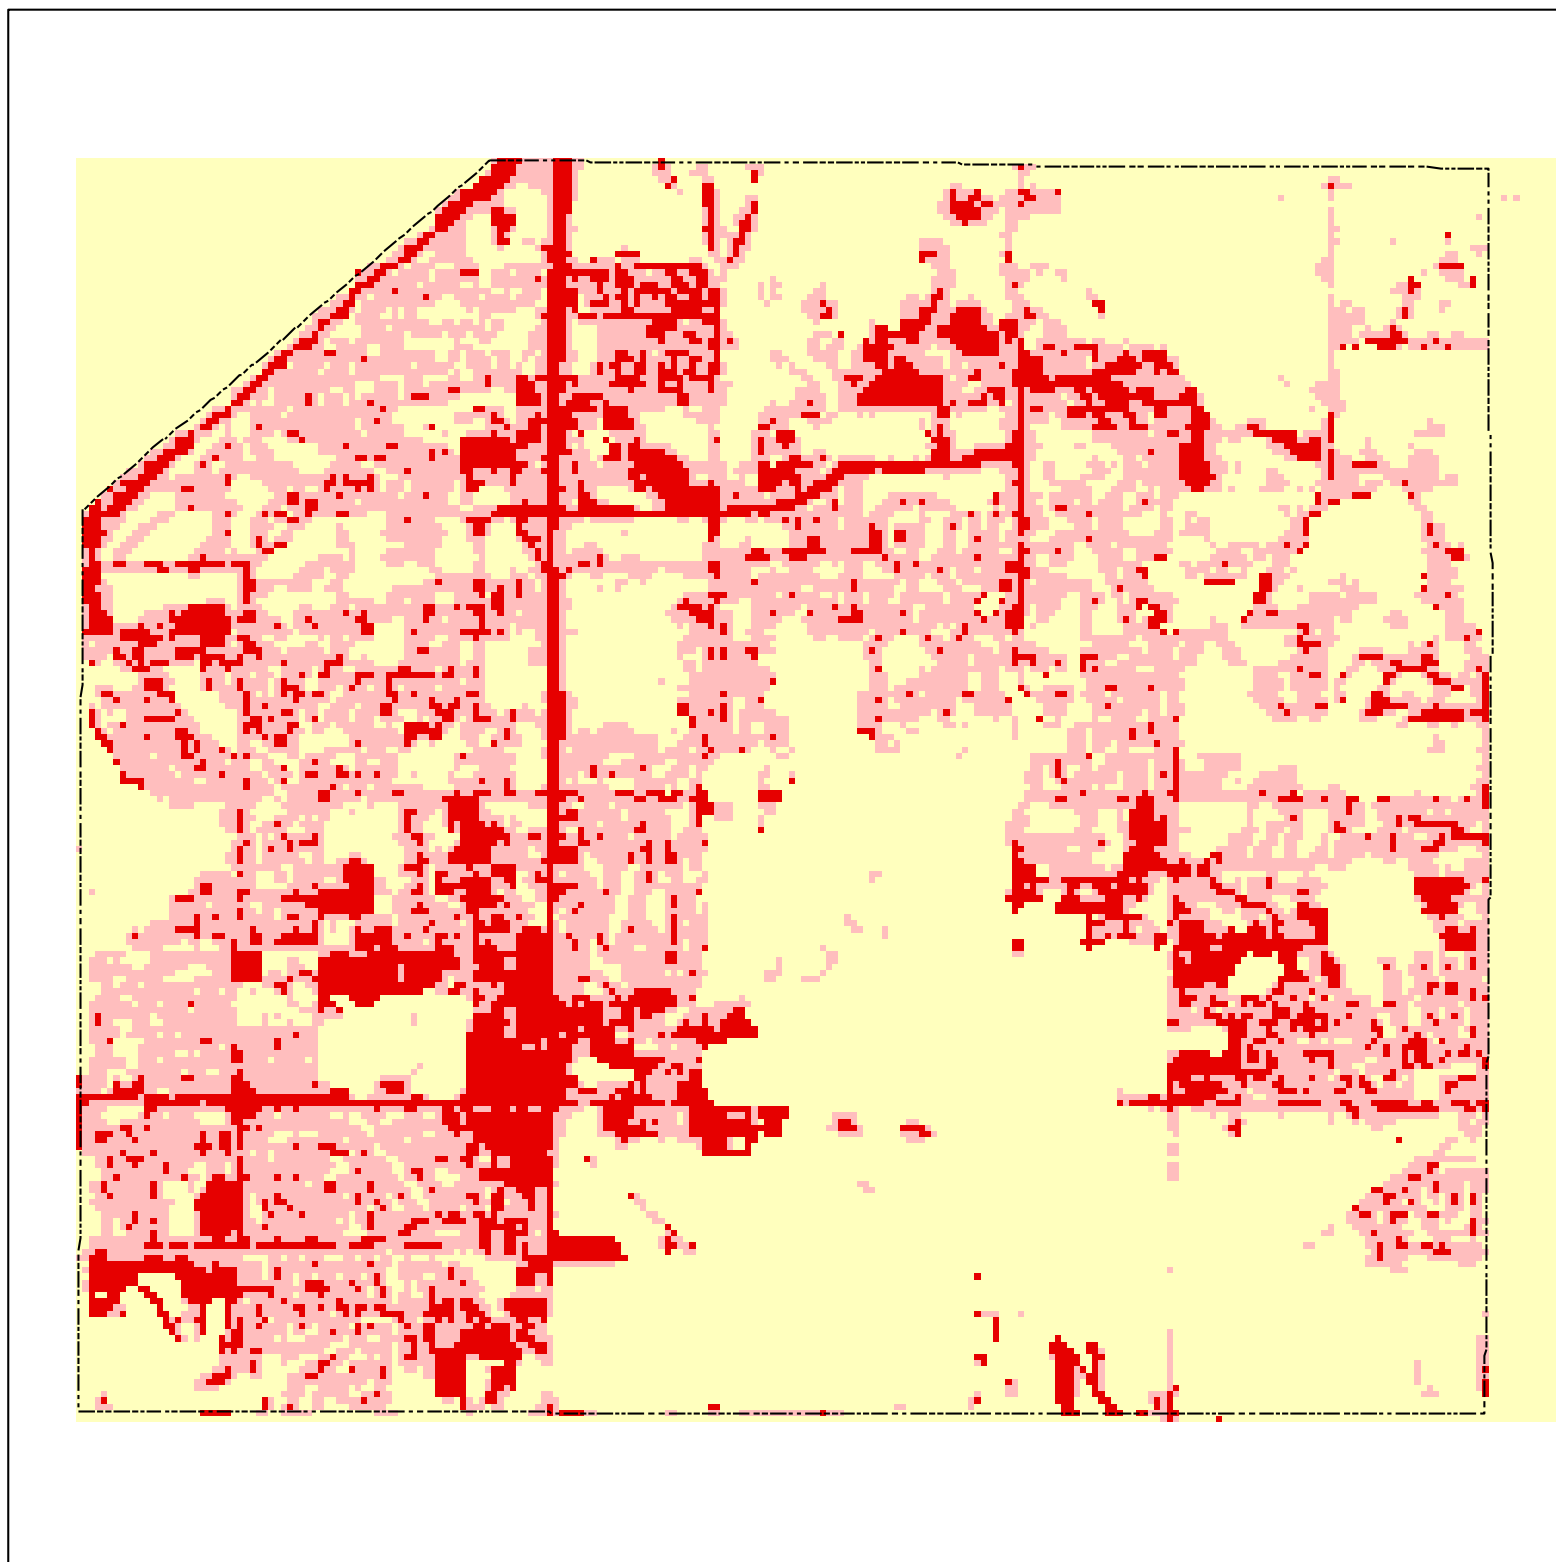

City of Apple Valley Impervious Coverage based on Satellite Remote Sensing

1986

1991

1998

2002

Percent Change from 1986 to 2002

Impervious Acres

Municipality	1986	1991	1998	2002	1986-2002 Change
Apple Valley	2196.8	2749.7	3077.7	3736.4	1539.6