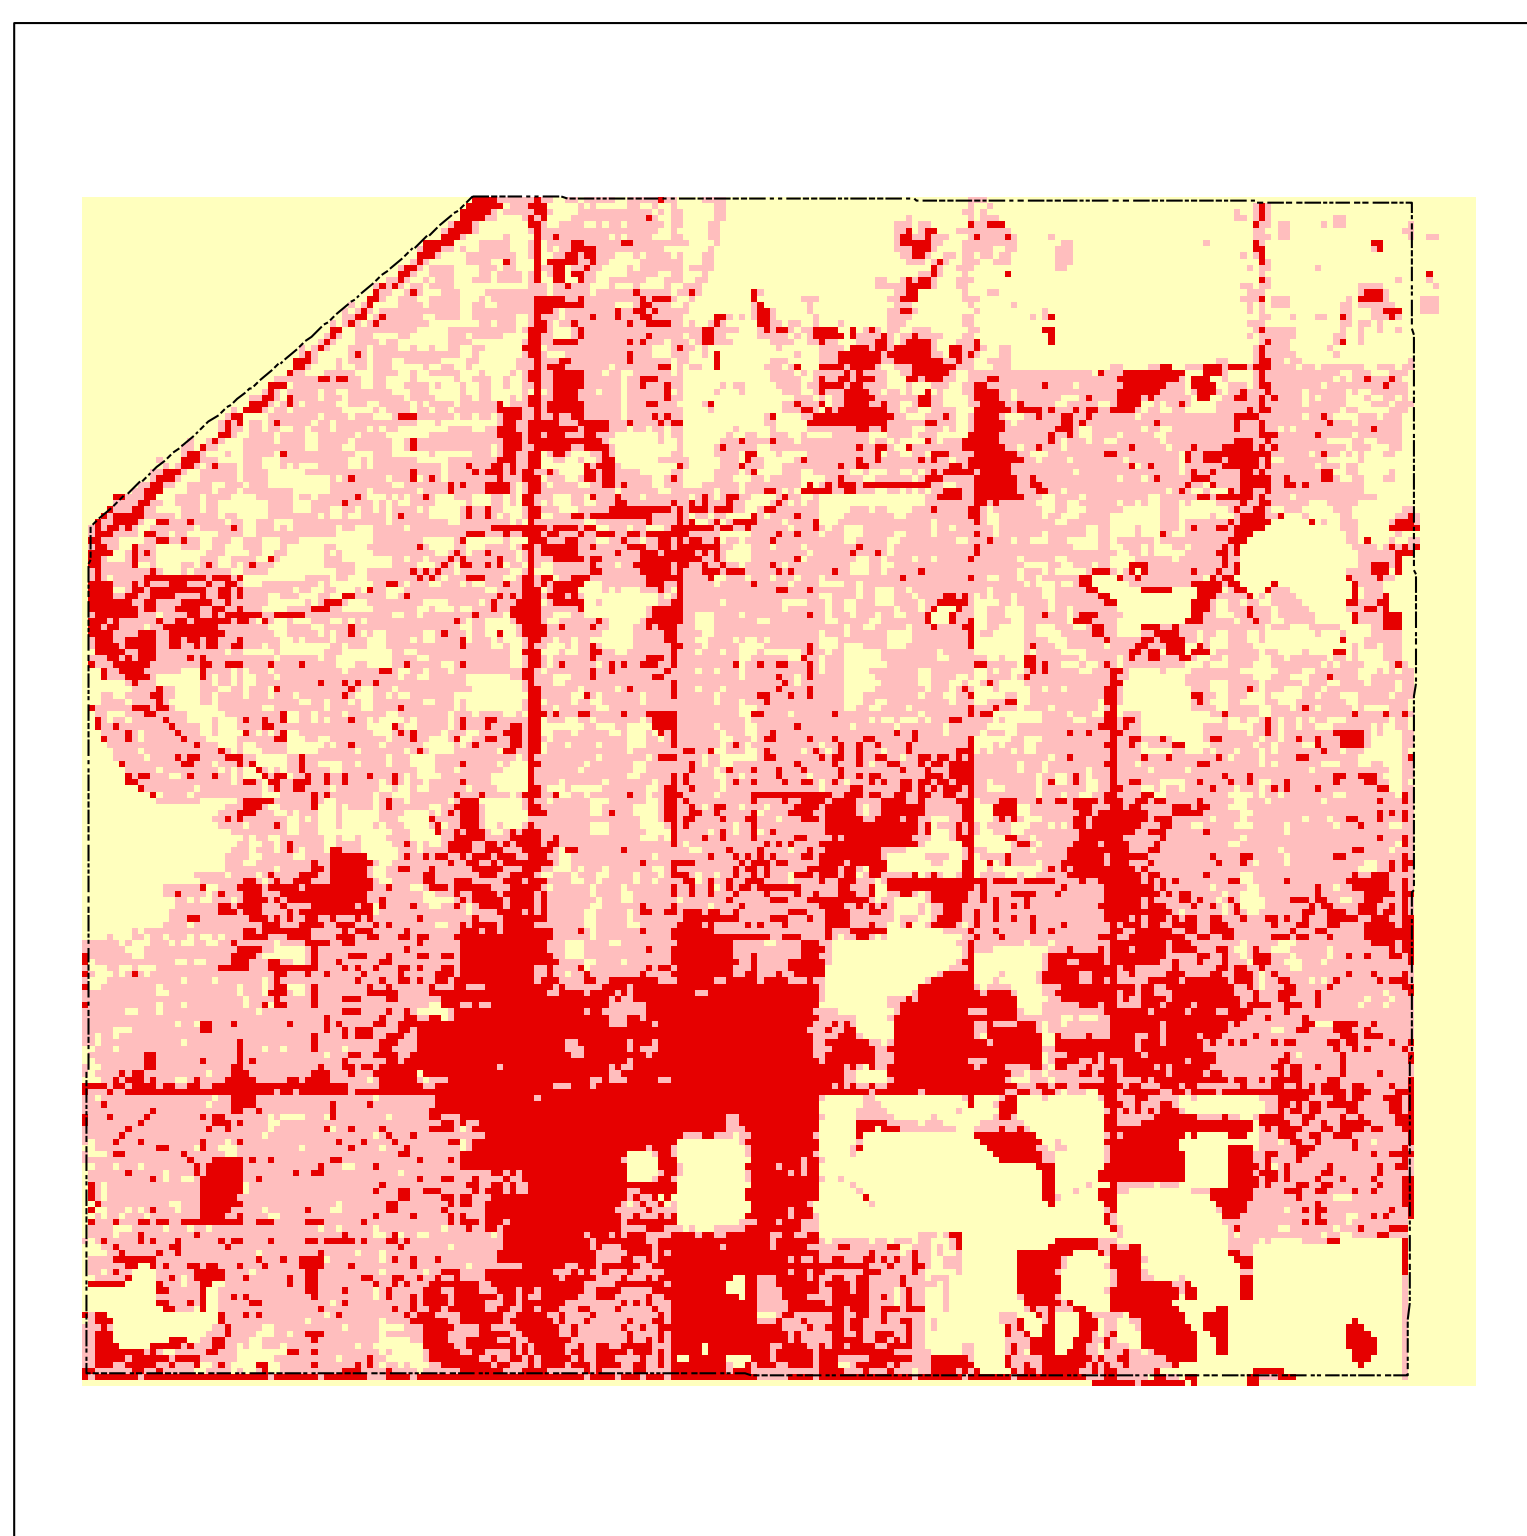

City of Apple Valley Impervious Coverage based on Satellite Remote Sensing

1986

1991

1998

2002

Percent Change from 1986 to 2002

Impervious Acres

Municipality	1986	1991	1998	2002	1986-2002 Change
Apple Valley	2196.8	2749.7	3077.7	3736.4	1539.6