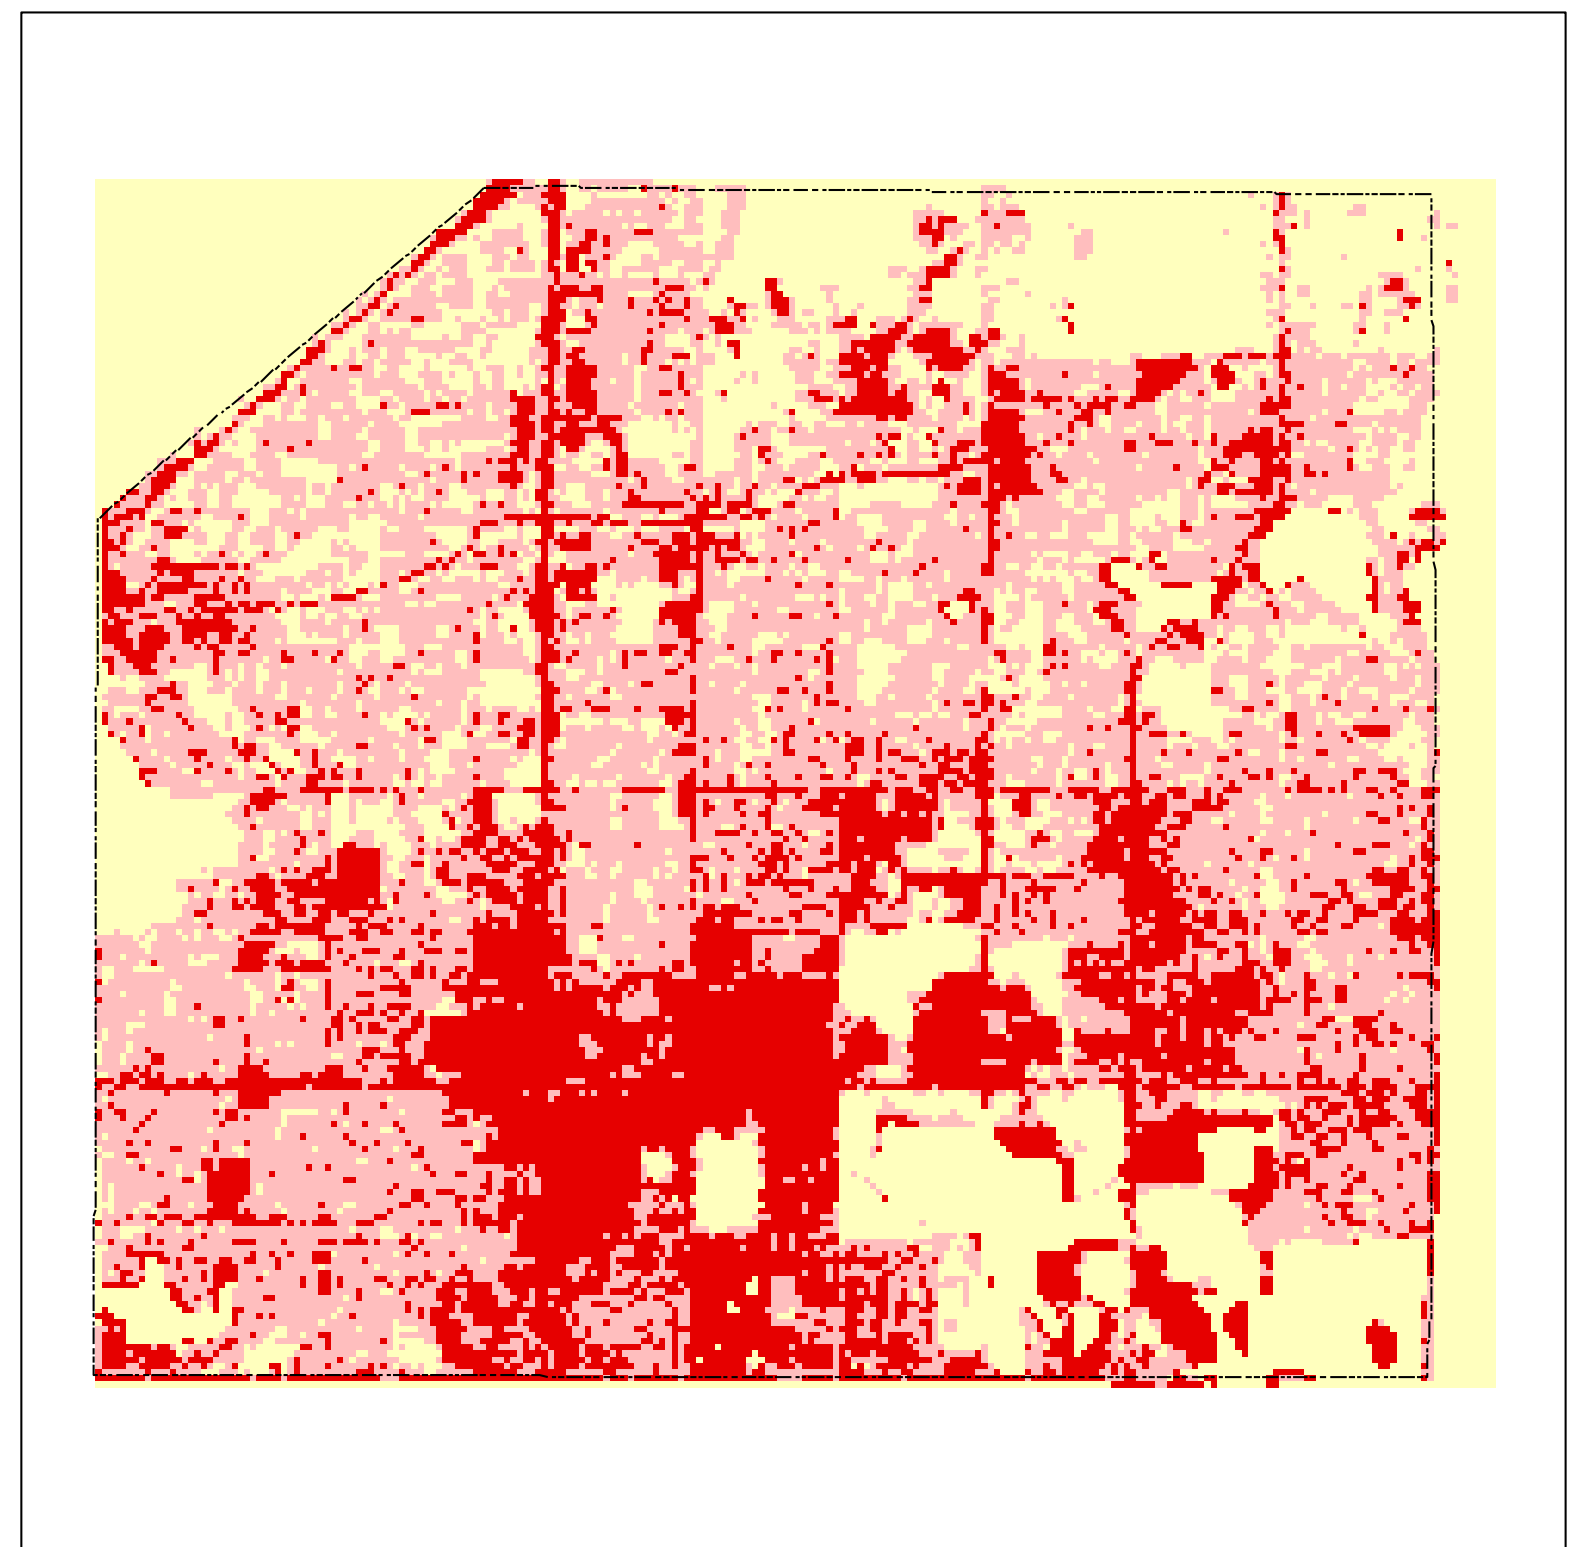

City of Apple Valley Impervious Coverage based on Satellite Remote Sensing

1986

1991

1998

2002

Percent Change from 1986 to 2002

Impervious Acres

Municipality	1986	1991	1998	2002	1986-2002 Change
Apple Valley	2196.8	2749.7	3077.7	3736.4	1539.6