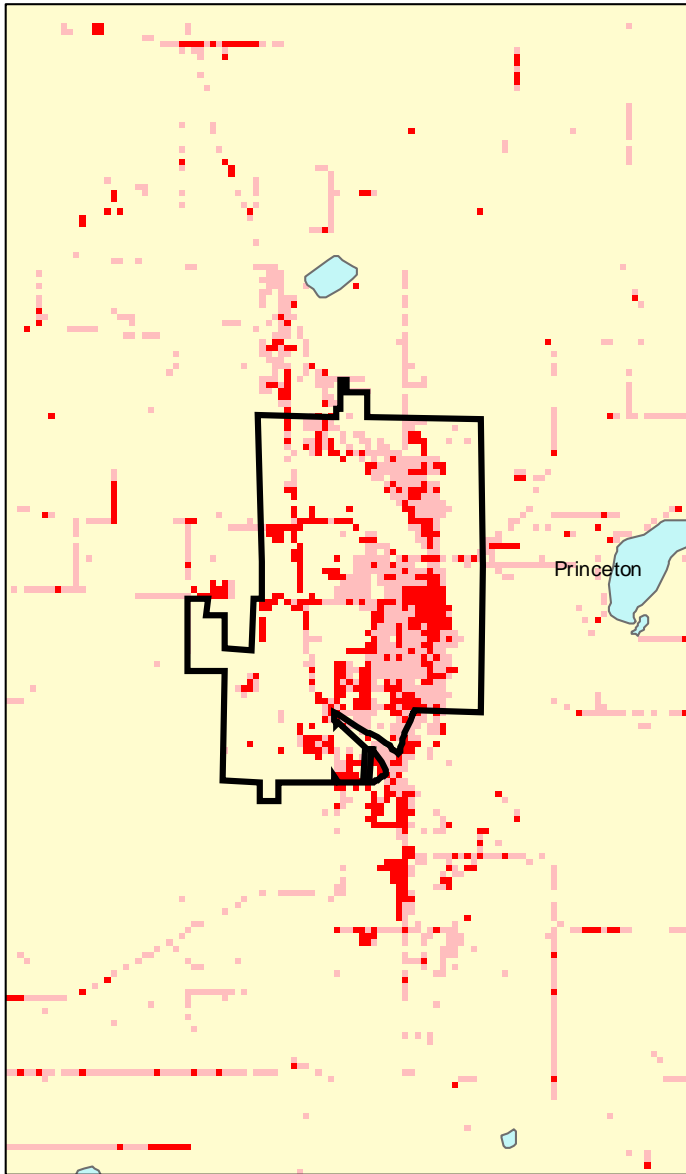

Princeton, MN: Impervious Cover

1990

2000

Princeton Summary	
Total Area Of MCD (Acres):	2994
1990 Impervious Area Total (Acres):	497
2000 Impervious Area Total (Acres):	788
1991 Percent Impervious Surface:	17%
2000 Percent Impervious Surface:	26%
Increase In IC (Acres)	292
Percent Increase IC %	59%

% Impervious Cover

Value