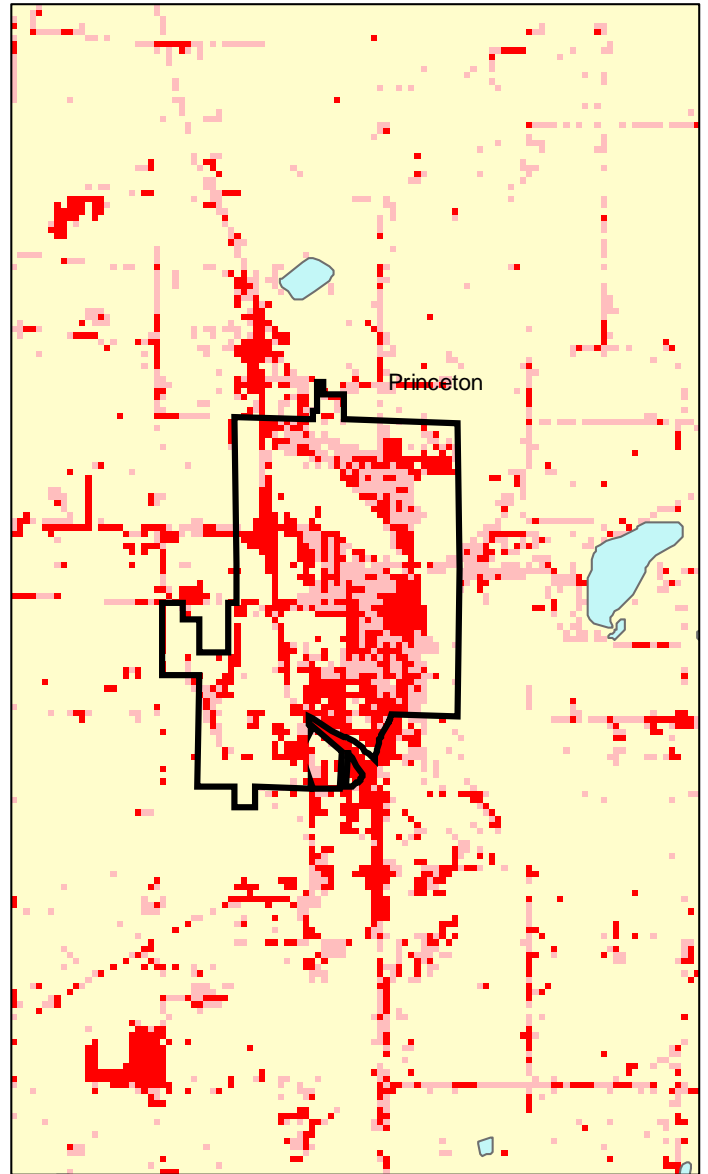

Princeton, MN: Impervious Cover

1990

2000

Princeton Summary	
Total Area Of MCD (Acres):	2994
1990 Impervious Area Total (Acres):	497
2000 Impervious Area Total (Acres):	788
1991 Percent Impervious Surface:	17%
2000 Percent Impervious Surface:	26%
Increase In IC (Acres)	292
Percent Increase IC %	59%

% Impervious Cover

Value