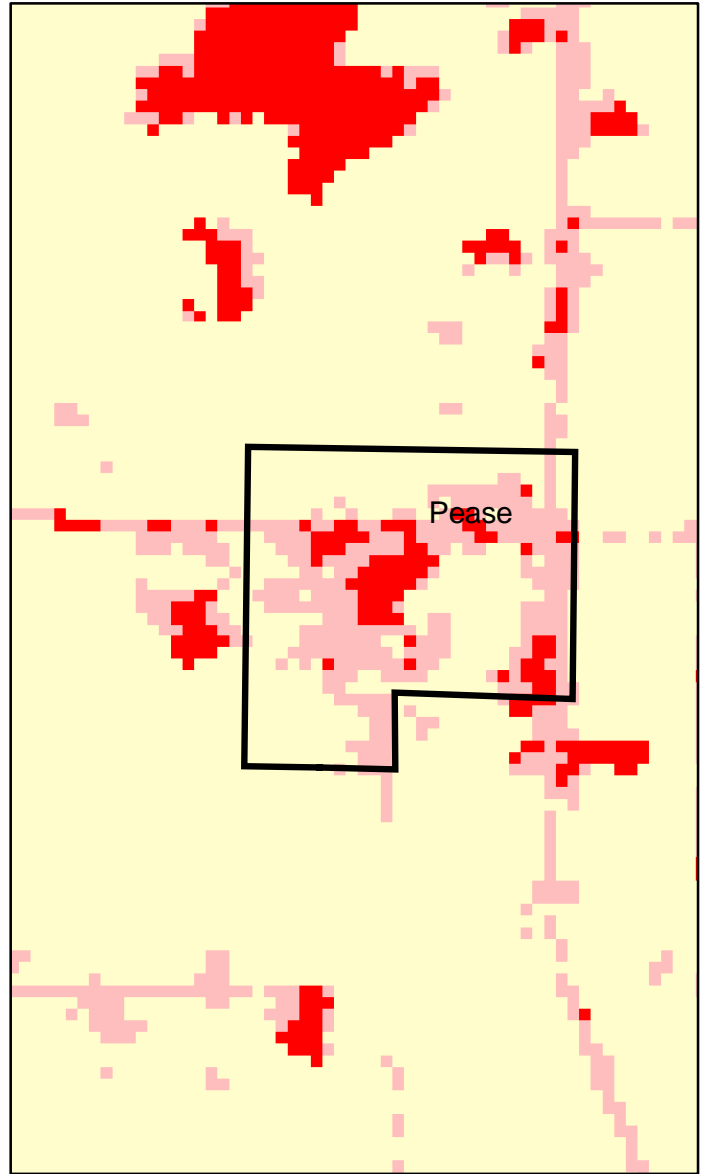

Pease, MN: Impervious Cover

1990

2000

Pease Summary	
Total Area Of MCD (Acres):	277
1990 Impervious Area Total (Acres):	15
2000 Impervious Area Total (Acres):	32
1991 Percent Impervious Surface:	5%
2000 Percent Impervious Surface:	12%
Increase In IC (Acres)	18
Percent Increase IC %	122%