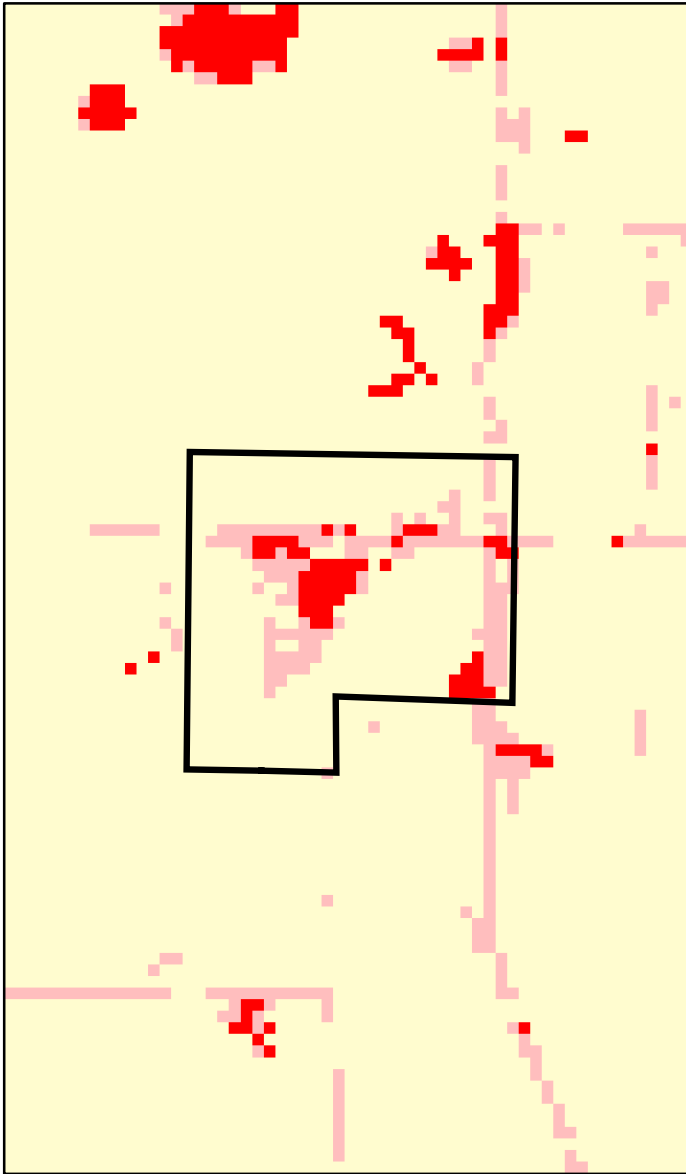

Pease, MN: Impervious Cover

1990

2000

Pease Summary	
Total Area Of MCD (Acres):	277
1990 Impervious Area Total (Acres):	15
2000 Impervious Area Total (Acres):	32
1991 Percent Impervious Surface:	5%
2000 Percent Impervious Surface:	12%
Increase In IC (Acres)	18
Percent Increase IC %	122%