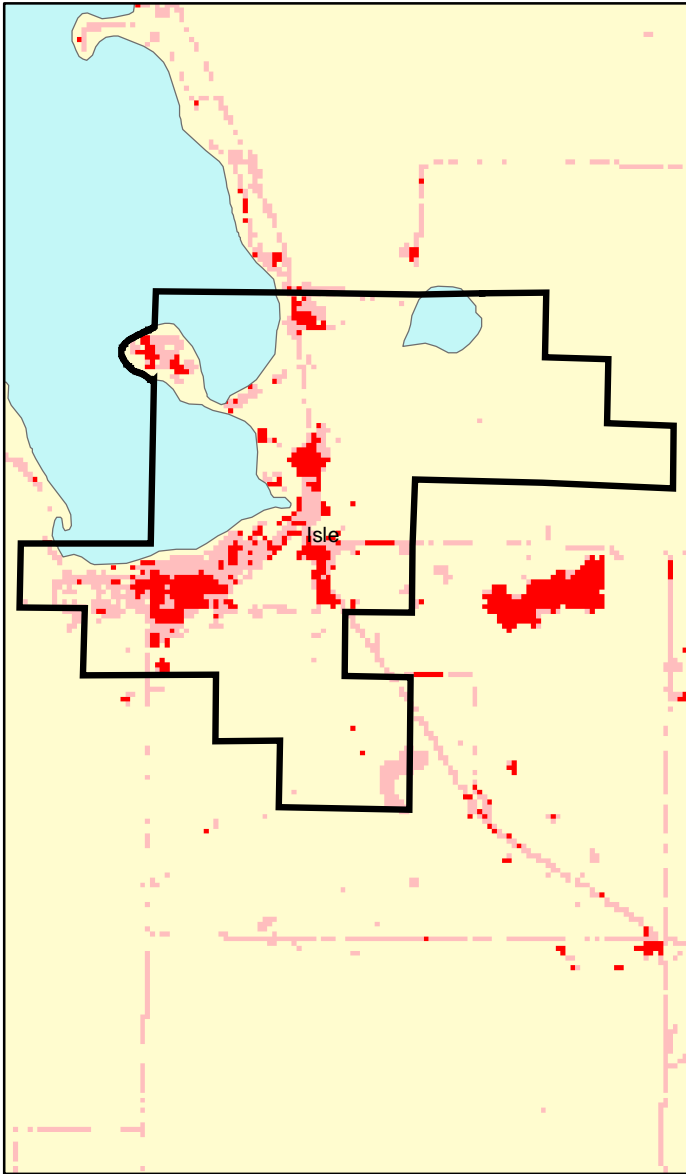

Isle, MN: Impervious Cover

1990

2000

Isle Summary	
Total Area Of MCD (Acres):	1627
1990 Impervious Area Total (Acres):	103
2000 Impervious Area Total (Acres):	121
1991 Percent Impervious Surface:	6%
2000 Percent Impervious Surface:	7%
Increase In IC (Acres)	18
Percent Increase IC %	18%