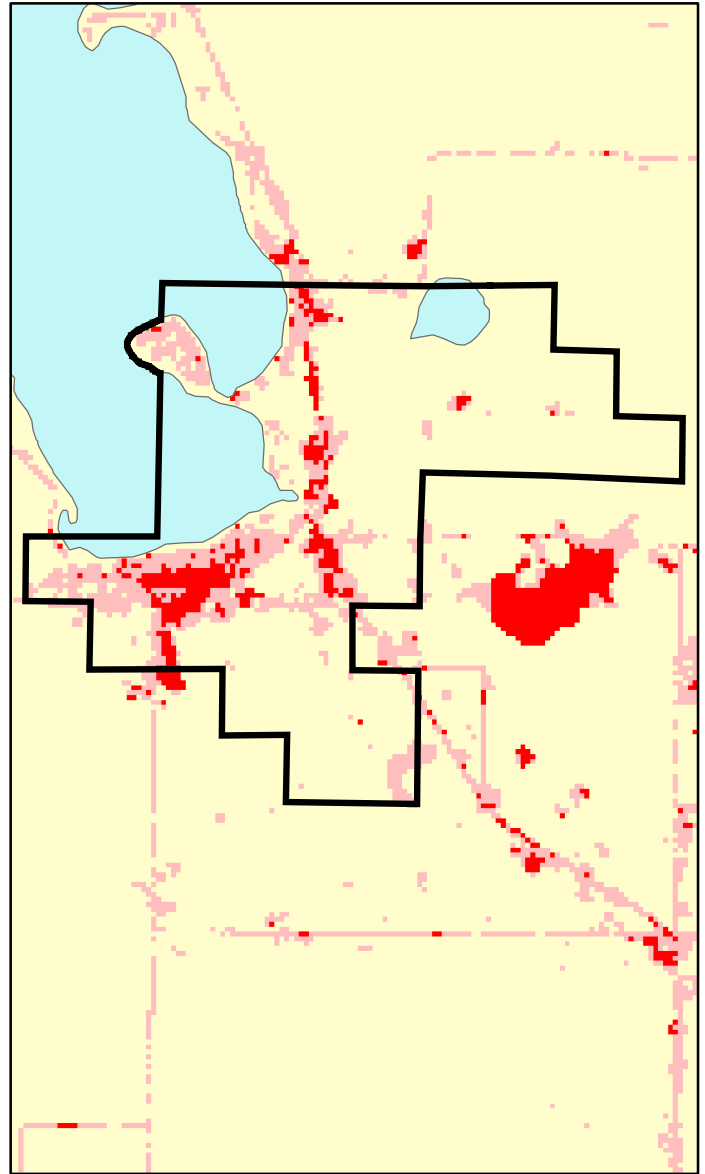

Isle, MN: Impervious Cover

1990

2000

Isle Summary	
Total Area Of MCD (Acres):	1627
1990 Impervious Area Total (Acres):	103
2000 Impervious Area Total (Acres):	121
1991 Percent Impervious Surface:	6%
2000 Percent Impervious Surface:	7%
Increase In IC (Acres)	18
Percent Increase IC %	18%