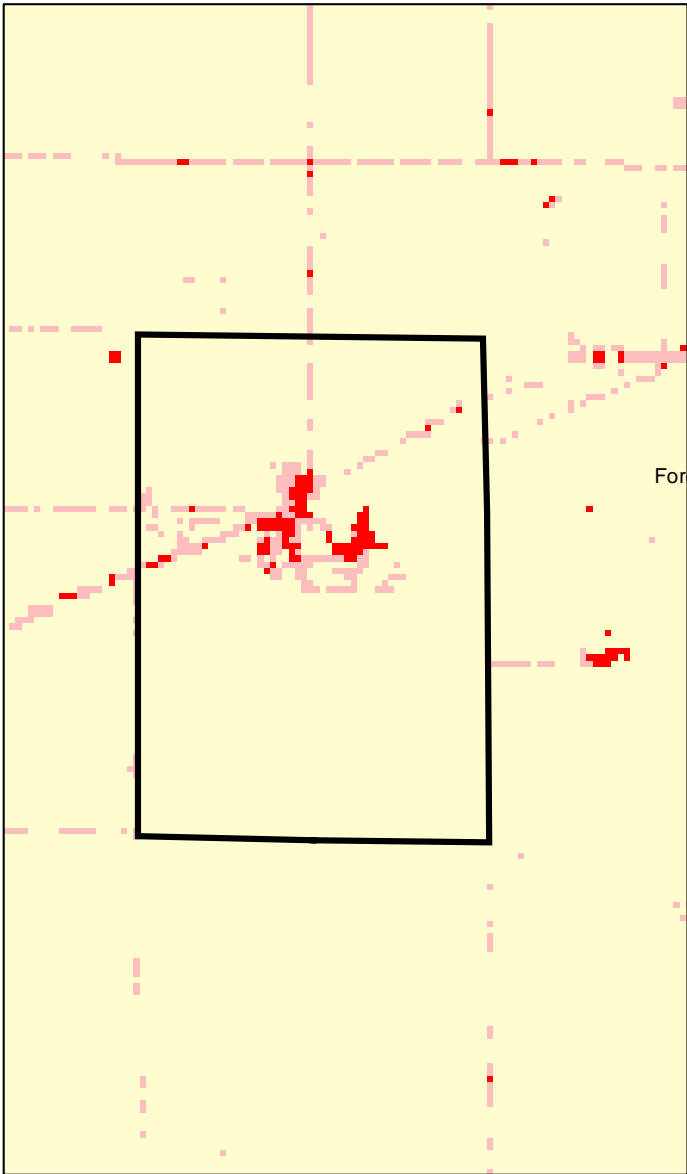

Foreston, MN: Impervious Cover

1990

2000

Foreston Summary	
Total Area Of MCD (Acres):	919
1990 Impervious Area Total (Acres):	26
2000 Impervious Area Total (Acres):	56
1991 Percent Impervious Surface:	3%
2000 Percent Impervious Surface:	6%
Increase In IC (Acres)	30
Percent Increase IC %	113%