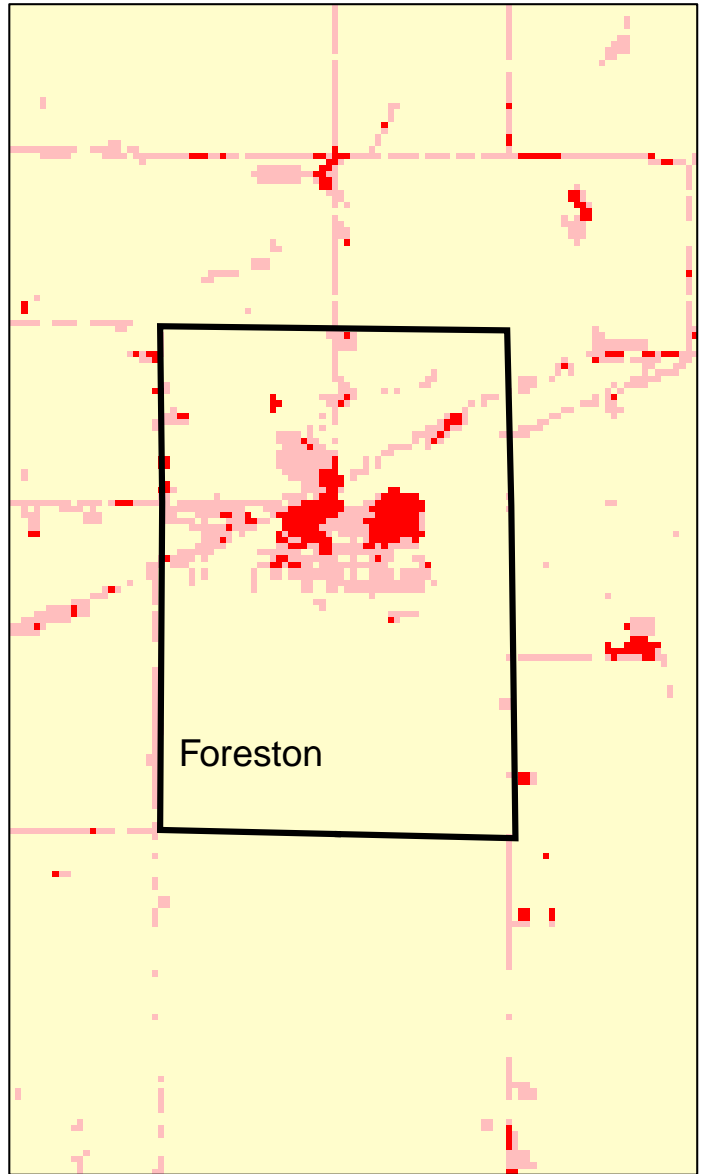

Foreston, MN: Impervious Cover

1990

2000

Foreston Summary	
Total Area Of MCD (Acres):	919
1990 Impervious Area Total (Acres):	26
2000 Impervious Area Total (Acres):	56
1991 Percent Impervious Surface:	3%
2000 Percent Impervious Surface:	6%
Increase In IC (Acres)	30
Percent Increase IC %	113%