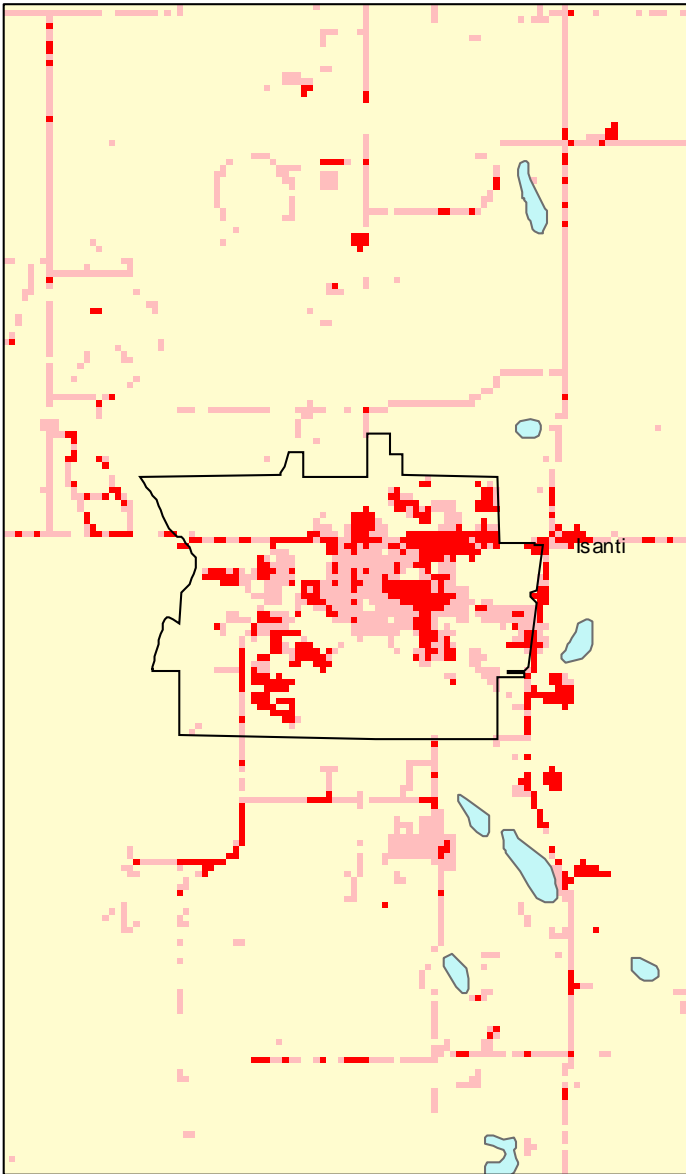

Isanti, MN: Impervious Cover

1990

2000

Isanti Summary	
Total Area Of MCD (Acres):	1360
1990 Impervious Area Total (Acres):	154
2000 Impervious Area Total (Acres):	245
1990 Percent Impervious Surface:	11%
2000 Percent Impervious Surface:	18%
Increase In IC (Acres)	91
Percent Increase IC %	59%