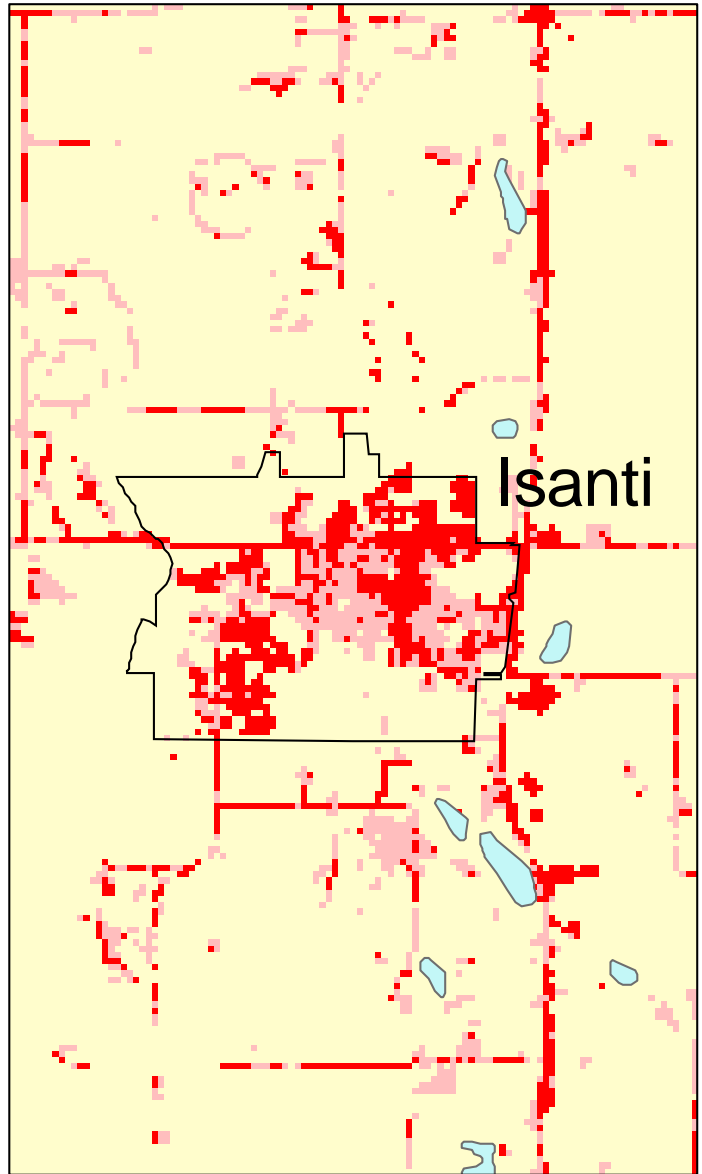

Isanti, MN: Impervious Cover

1990

2000

Isanti Summary	
Total Area Of MCD (Acres):	1360
1990 Impervious Area Total (Acres):	154
2000 Impervious Area Total (Acres):	245
1990 Percent Impervious Surface:	11%
2000 Percent Impervious Surface:	18%
Increase In IC (Acres)	91
Percent Increase IC %	59%