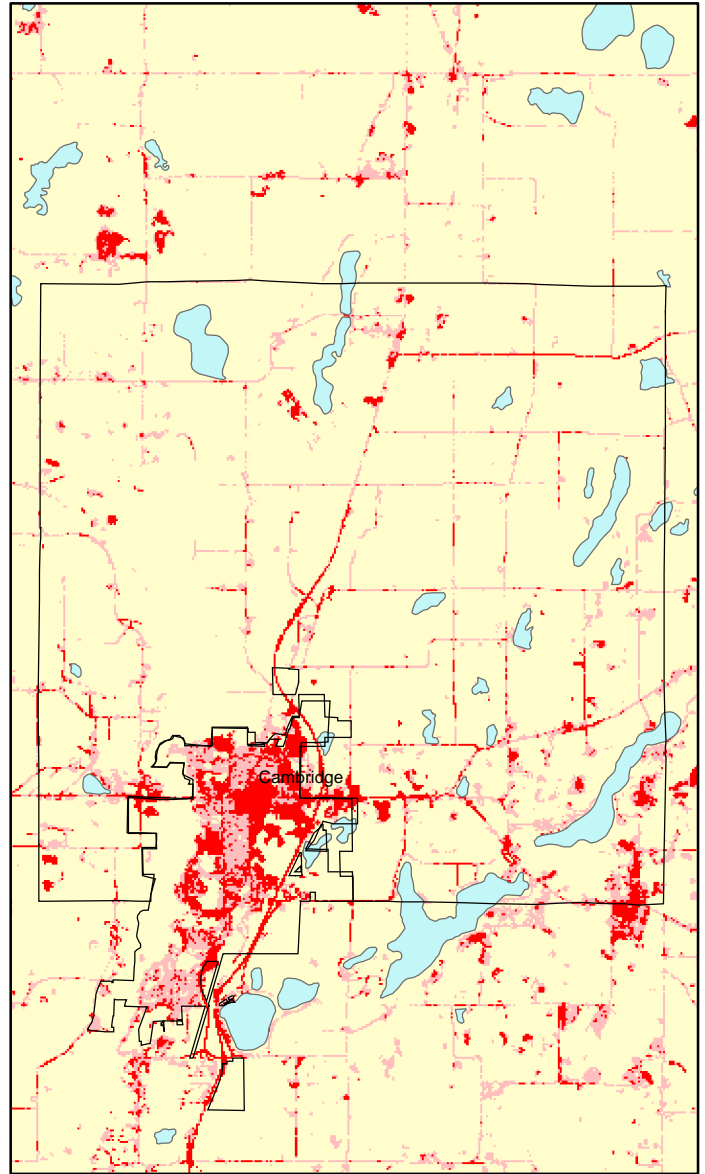

Cambridge Twp: Impervious Cover

1990

2000

Cambridge Township Summary	
Total Area Of MCD (Acres):	20409.05
1990 Impervious Area Total (Acres):	200.47
2000 Impervious Area Total (Acres):	766.22
1990 Percent Impervious Surface:	1%
2000 Percent Impervious Surface:	4%
Increase In IC (Acres)	566
Percent Increase IC %	282%