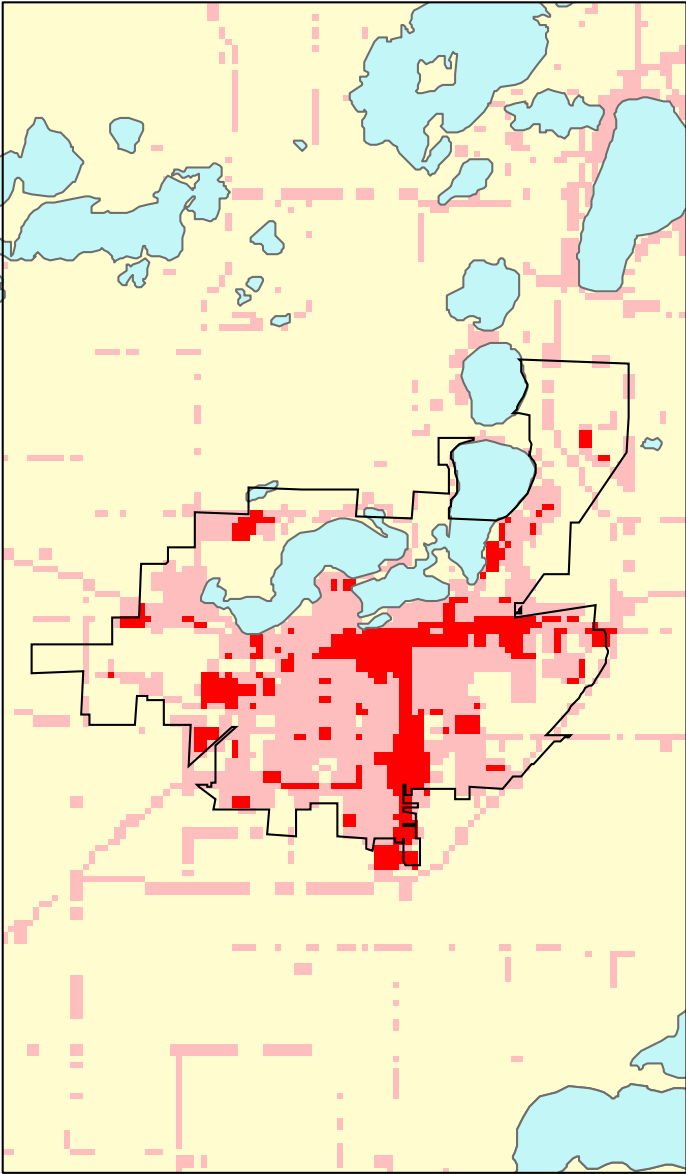

Willmar, MN: Impervious Cover

1990

2000

Willmar Summary	
Total Area of MCD (Acres):	8957
1990 Impervious Area Total (Acres):	1829
2000 Impervious Area Total (Acres):	2329
1990 Percent Impervious Surface:	20%
2000 Percent Impervious Surface:	26%
Increase in IC (Acres)	500
Percent Increase IC%	27%