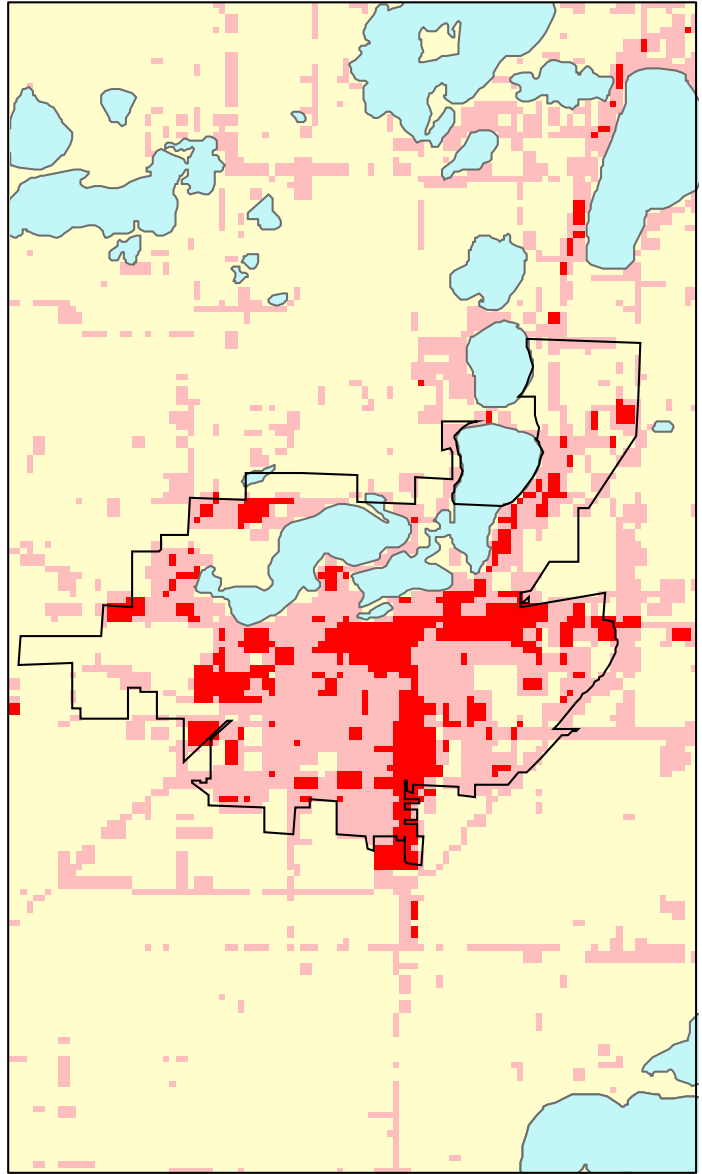

Willmar, MN: Impervious Cover

1990

2000

Willmar Summary	
Total Area of MCD (Acres):	8957
1990 Impervious Area Total (Acres):	1829
2000 Impervious Area Total (Acres):	2329
1990 Percent Impervious Surface:	20%
2000 Percent Impervious Surface:	26%
Increase in IC (Acres)	500
Percent Increase IC%	27%