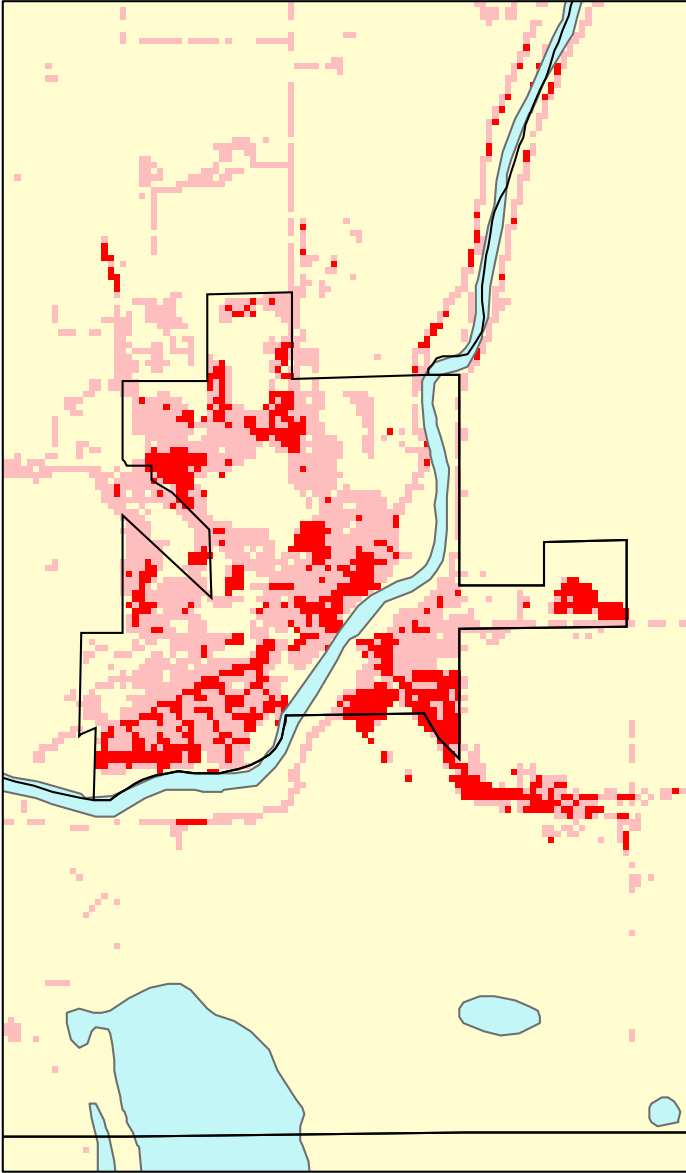

Rockford, MN: Impervious Cover

1990

2000

Rockford Summary	
Total Area of MCD (Acres):	1226
1990 Impervious Area Total (Acres):	200
2000 Impervious Area Total (Acres):	270
1990 Percent Impervious Surface:	16%
2000 Percent Impervious Surface:	22%
Increase in IC (Acres)	70
Percent Increase IC%	35%