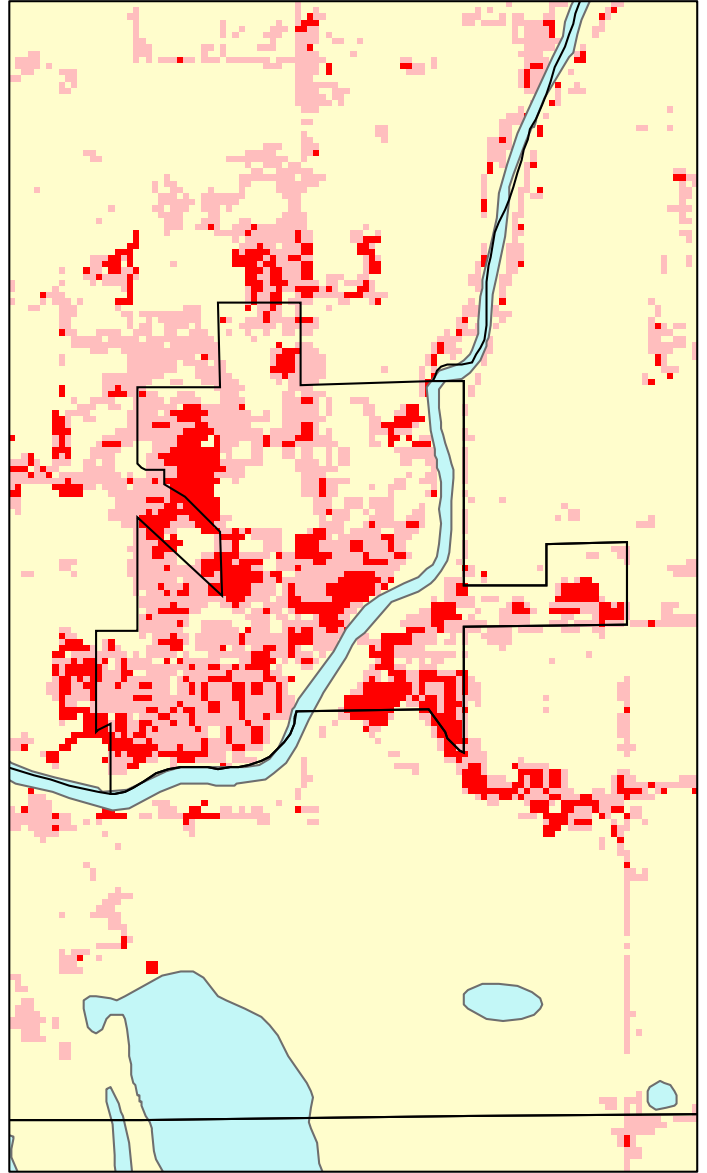

Rockford, MN: Impervious Cover

1990

2000

Rockford Summary	
Total Area of MCD (Acres):	1226
1990 Impervious Area Total (Acres):	200
2000 Impervious Area Total (Acres):	270
1990 Percent Impervious Surface:	16%
2000 Percent Impervious Surface:	22%
Increase in IC (Acres)	70
Percent Increase IC%	35%