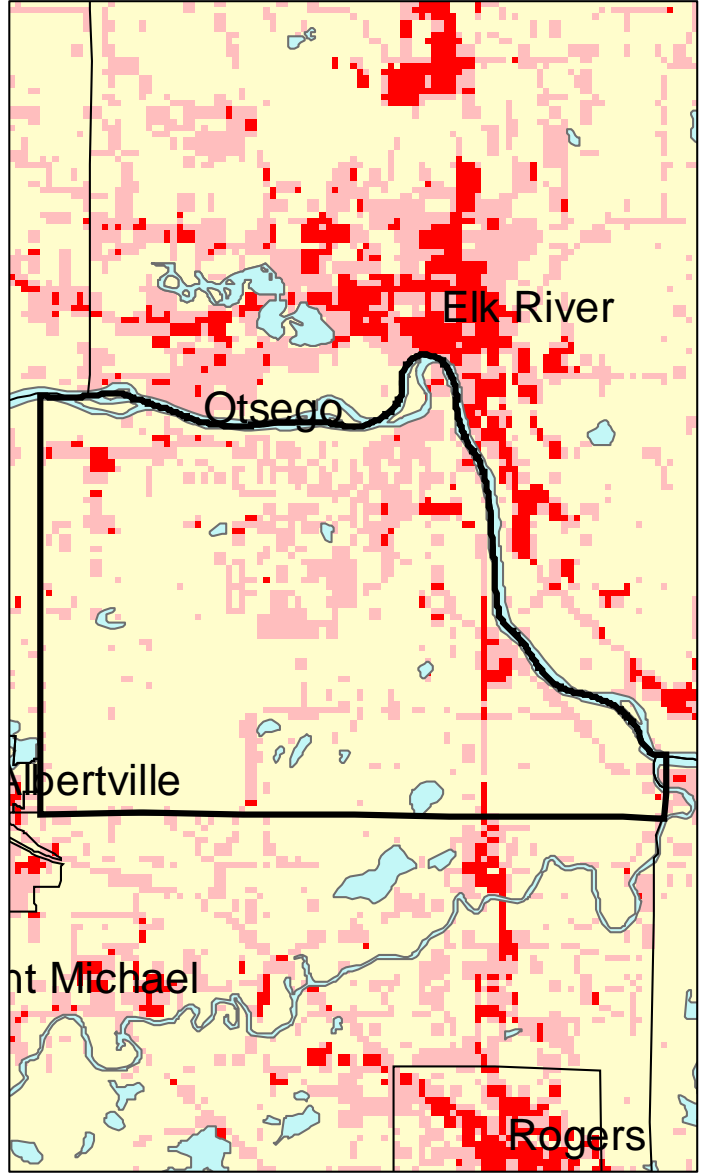

Otsego Township: Impervious Cover

1990

2000

Otsego Township Summary	
Total Area of MCD (Acres):	19405
1990 Impervious Area Total (Acres):	952
2000 Impervious Area Total (Acres):	1492
1990 Percent Impervious Surface:	5%
2000 Percent Impervious Surface:	8%
Increase in IC (Acres)	540
Percent Increase IC%	57%