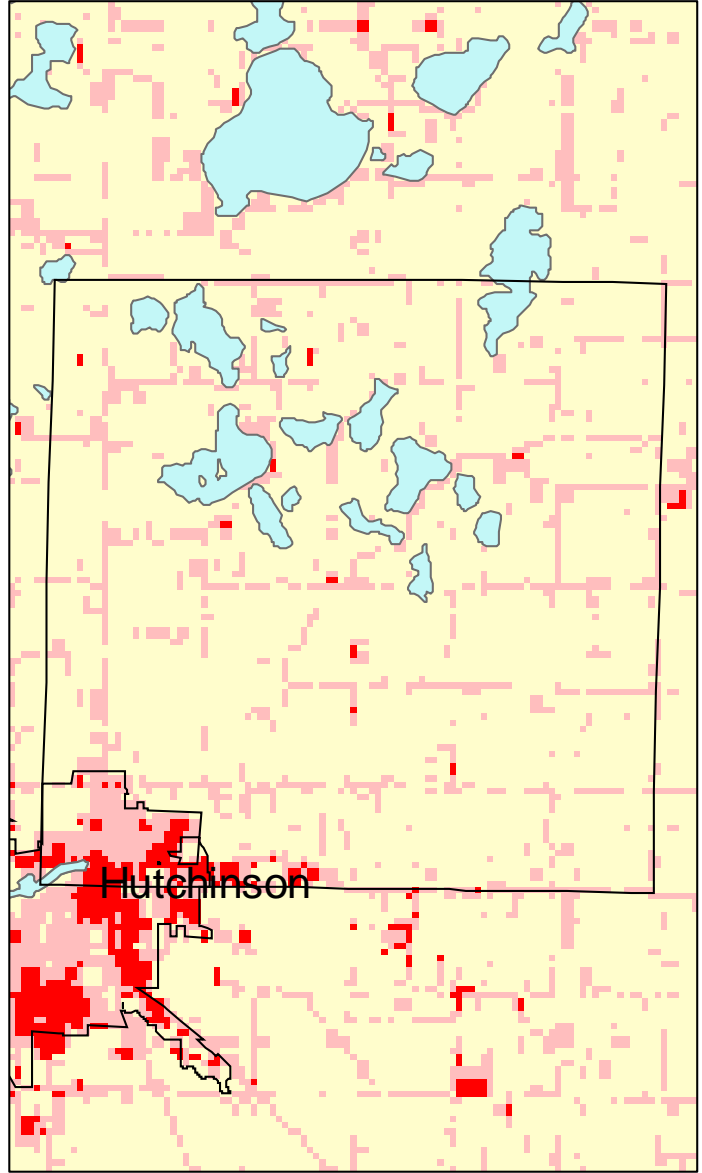

Hutchinson Township: Impervious Cover

1990

2000

Hutchinson Township Summary	
Total Area of MCD (Acres):	22111
1990 Impervious Area Total (Acres):	177
2000 Impervious Area Total (Acres):	468
1990 Percent Impervious Surface:	1%
2000 Percent Impervious Surface:	2%
Increase in IC (Acres)	292
Percent Increase IC%	165%