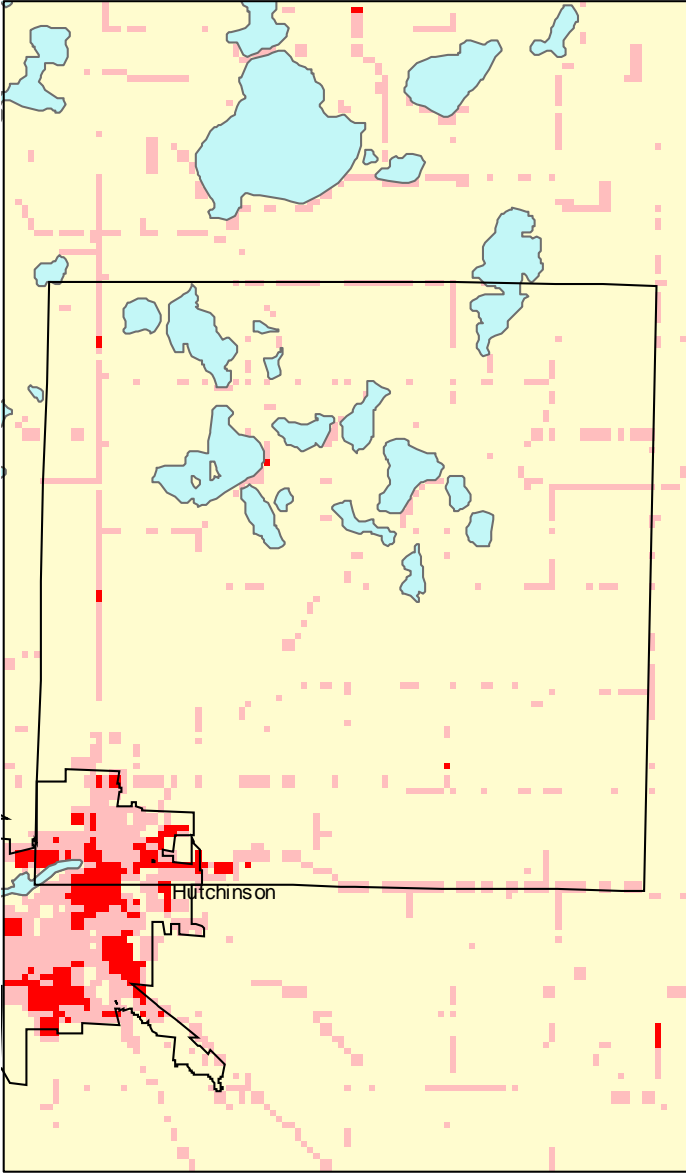

Hutchinson Township: Impervious Cover

1990

2000

Hutchinson Township Summary	
Total Area of MCD (Acres):	22111
1990 Impervious Area Total (Acres):	177
2000 Impervious Area Total (Acres):	468
1990 Percent Impervious Surface:	1%
2000 Percent Impervious Surface:	2%
Increase in IC (Acres)	292
Percent Increase IC%	165%