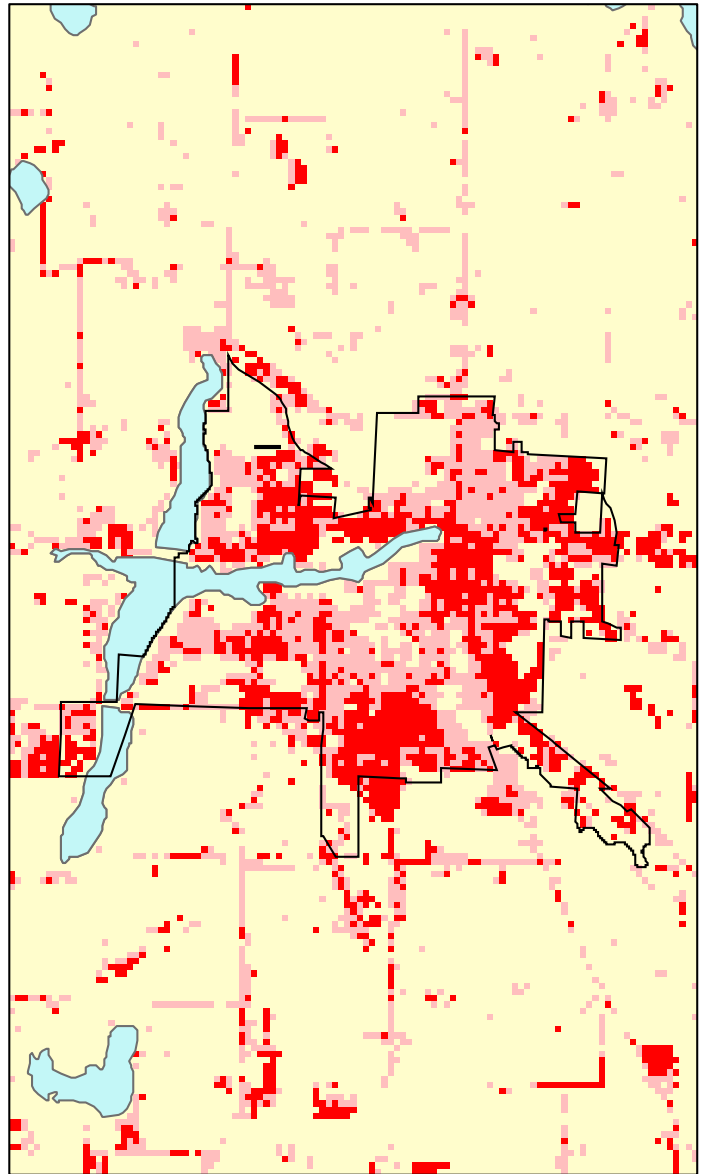

Hutchinson, MN: Impervious Cover

1990

2000

Hutchinson Summary	
Total Area of MCD (Acres):	5112
1990 Impervious Area Total (Acres):	1197
2000 Impervious Area Total (Acres):	1755
1990 Percent Impervious Surface:	23%
2000 Percent Impervious Surface:	34%
Increase in IC (Acres)	558
Percent Increase IC%	47%

% Impervious Cover

Value