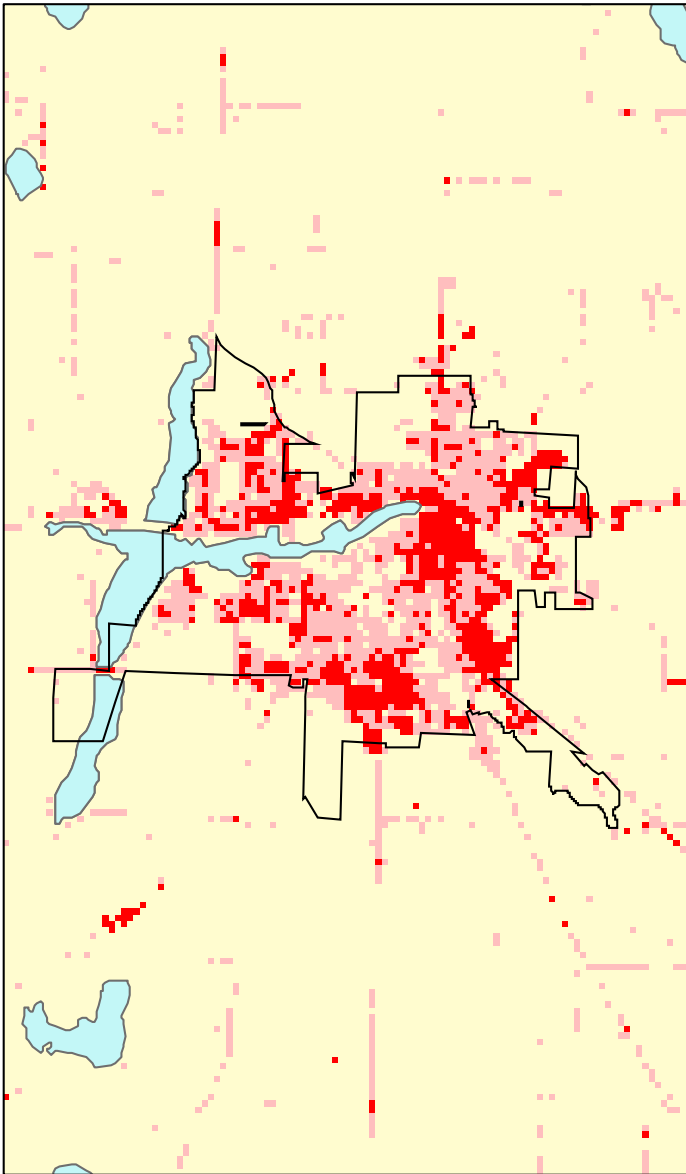

Hutchinson, MN: Impervious Cover

1990

2000

Hutchinson Summary	
Total Area of MCD (Acres):	5112
1990 Impervious Area Total (Acres):	1197
2000 Impervious Area Total (Acres):	1755
1990 Percent Impervious Surface:	23%
2000 Percent Impervious Surface:	34%
Increase in IC (Acres)	558
Percent Increase IC%	47%

% Impervious Cover

Value