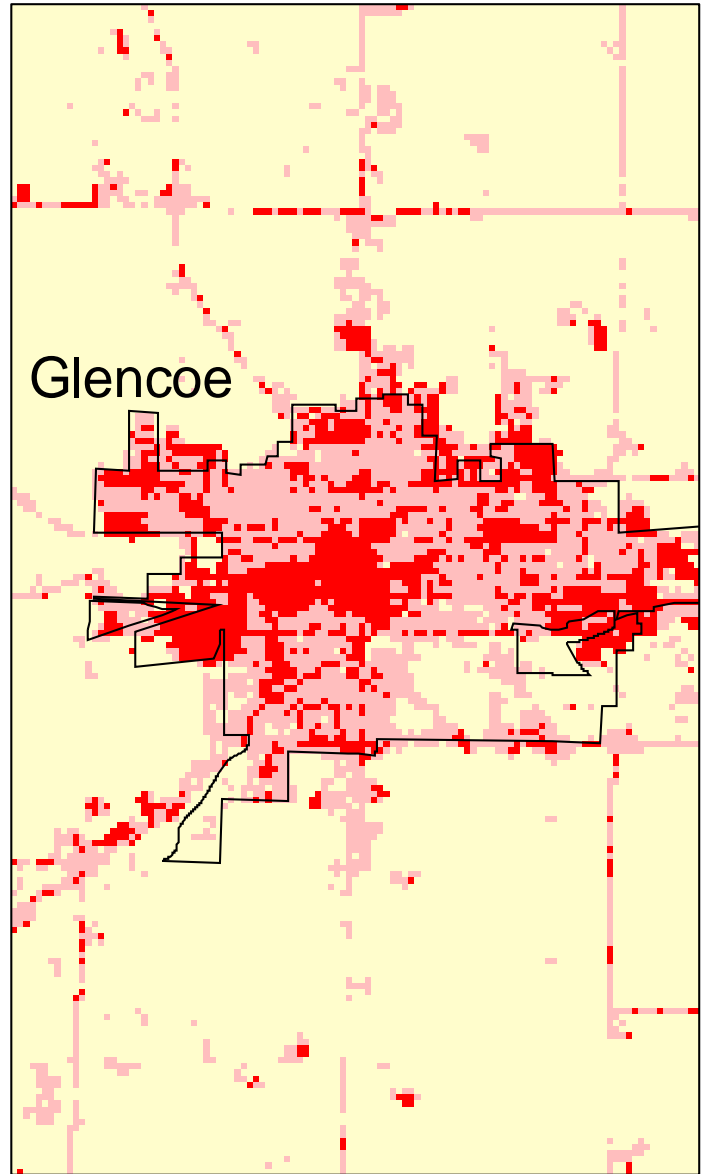

Glencoe, MN: Impervious Cover

1990

2000

Glencoe Summary	
Total Area of MCD (Acres):	1736
1990 Impervious Area Total (Acres):	515
2000 Impervious Area Total (Acres):	736
1990 Percent Impervious Surface:	30%
2000 Percent Impervious Surface:	42%
Increase in IC (Acres)	221
Percent Increase IC%	43%