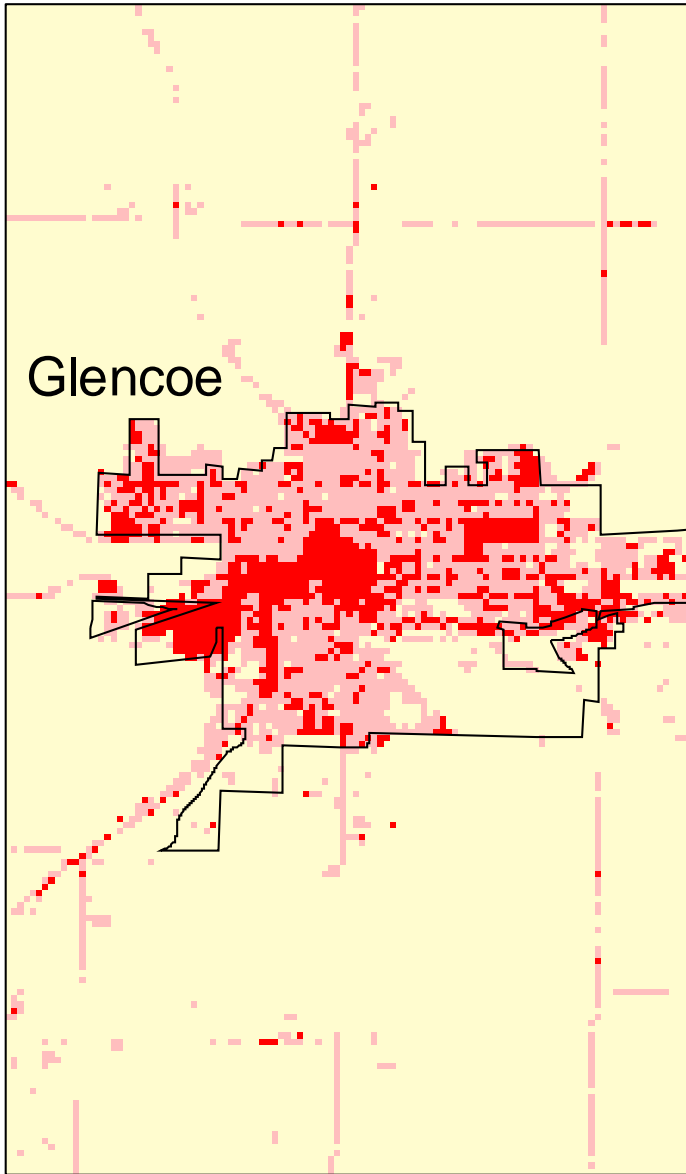

Glencoe, MN: Impervious Cover

1990

2000

Glencoe Summary	
Total Area of MCD (Acres):	1736
1990 Impervious Area Total (Acres):	515
2000 Impervious Area Total (Acres):	736
1990 Percent Impervious Surface:	30%
2000 Percent Impervious Surface:	42%
Increase in IC (Acres)	221
Percent Increase IC%	43%