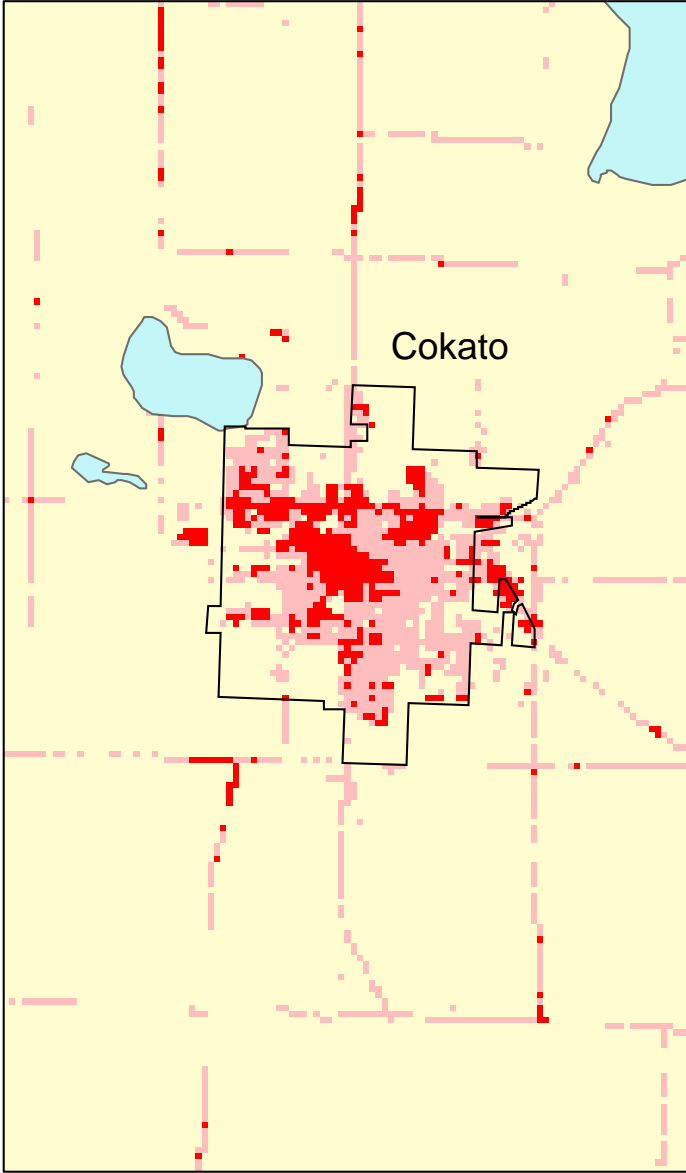

# Cokato, MN: Impervious Cover

1990

2000

Cokato Summary	
Total Area of MCD (Acres):	5318
1990 Impervious Area Total (Acres):	689
2000 Impervious Area Total (Acres):	1220
1990 Percent Impervious Surface:	13%
2000 Percent Impervious Surface:	23%
<b>Increase in IC (Acres)</b>	<b>531</b>
<b>Percent Increase IC%</b>	<b>77%</b>