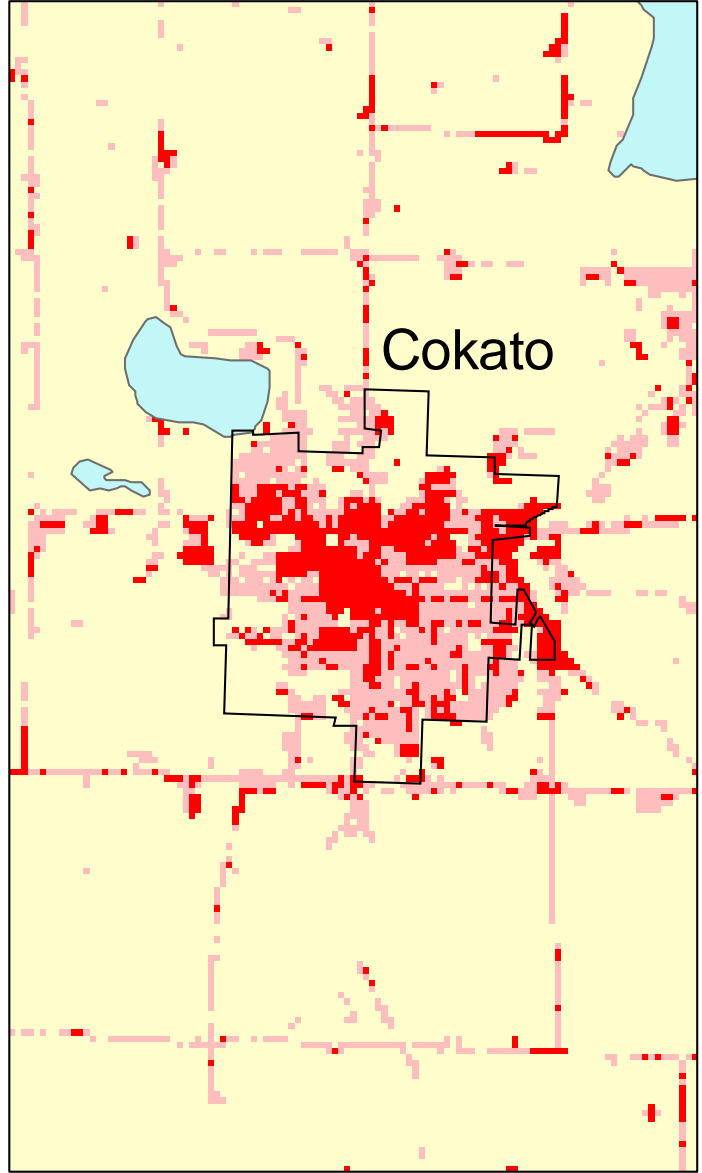

# Cokato, MN: Impervious Cover

1990

2000

Cokato Summary	
Total Area of MCD (Acres):	5318
1990 Impervious Area Total (Acres):	689
2000 Impervious Area Total (Acres):	1220
1990 Percent Impervious Surface:	13%
2000 Percent Impervious Surface:	23%
<b>Increase in IC (Acres)</b>	<b>531</b>
<b>Percent Increase IC%</b>	<b>77%</b>