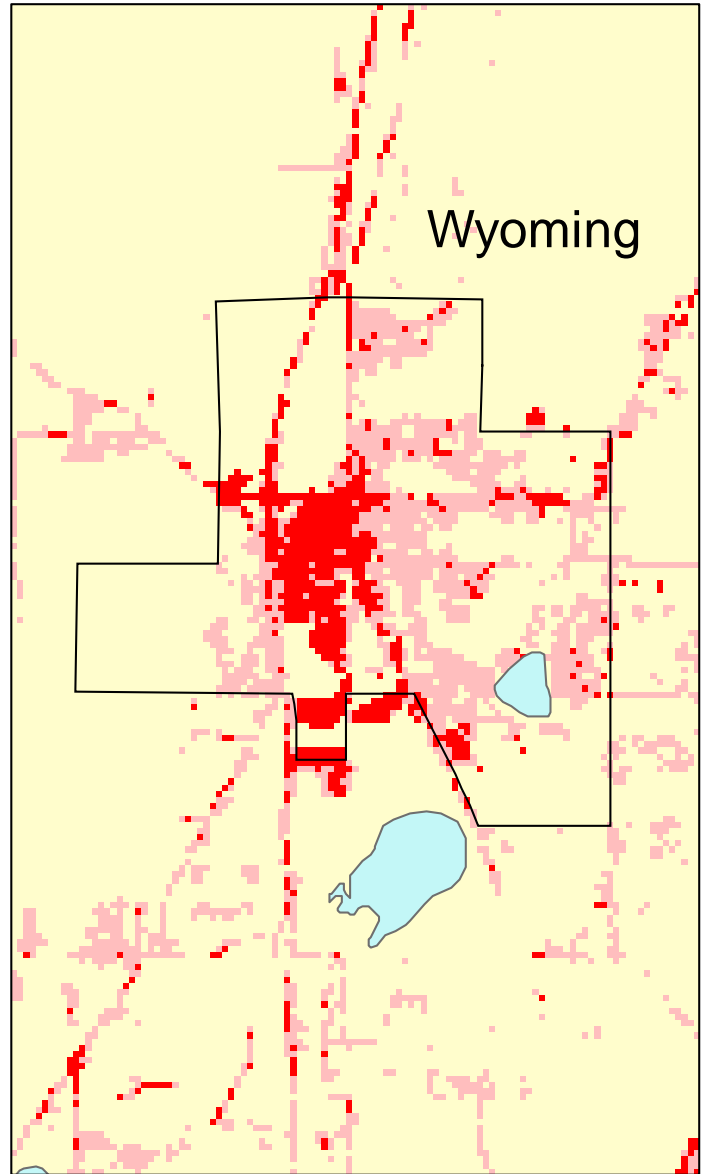

Wyoming, MN: Impervious Cover

1990

2000

Wyoming Summary	
Total Area Of MCD (Acres):	1846
1990 Impervious Area Total (Acres):	242
2000 Impervious Area Total (Acres):	306
1991 Percent Impervious Surface:	13%
2000 Percent Impervious Surface:	17%
Increase In IC (Acres)	64
Percent Increase IC %	26%

% Impervious Cover

Value