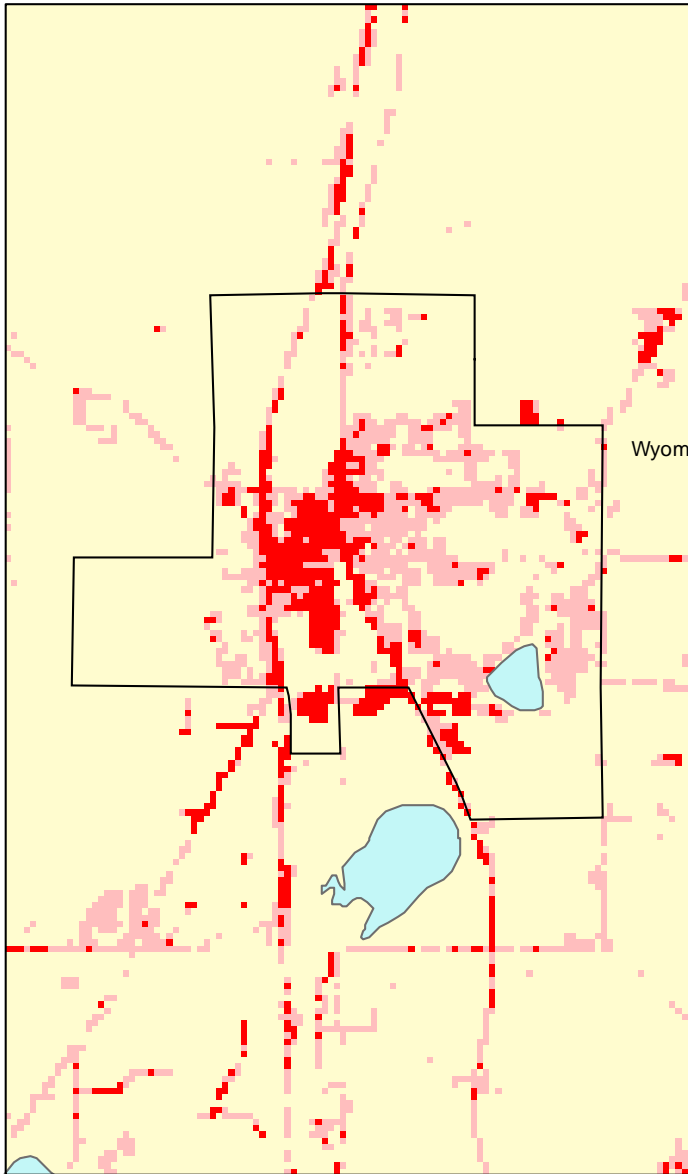

Wyoming, MN: Impervious Cover

1990

2000

Wyoming Summary	
Total Area Of MCD (Acres):	1846
1990 Impervious Area Total (Acres):	242
2000 Impervious Area Total (Acres):	306
1991 Percent Impervious Surface:	13%
2000 Percent Impervious Surface:	17%
Increase In IC (Acres)	64
Percent Increase IC %	26%

% Impervious Cover

Value