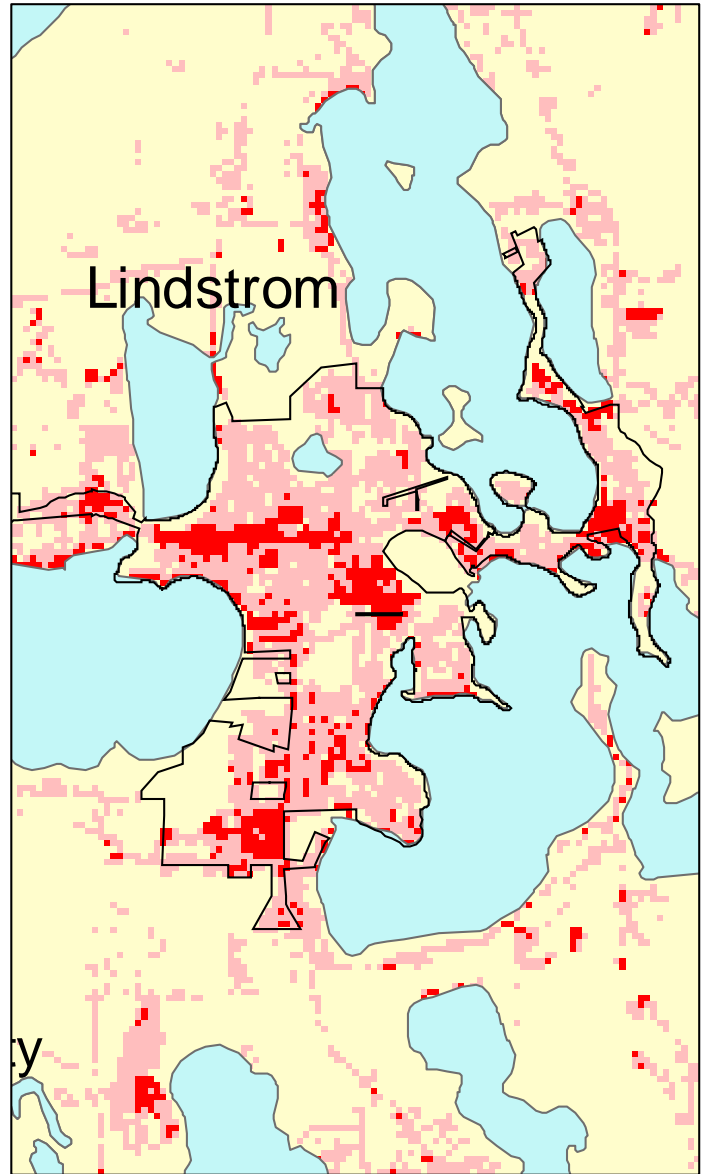

Lindstrom, MN: Impervious Cover

1990

2000

Lindstrom Summary	
Total Area Of MCD (Acres):	1562
1990 Impervious Area Total (Acres):	218
2000 Impervious Area Total (Acres):	342
1991 Percent Impervious Surface:	14%
2000 Percent Impervious Surface:	22%
Increase In IC (Acres)	124
Percent Increase IC %	57%