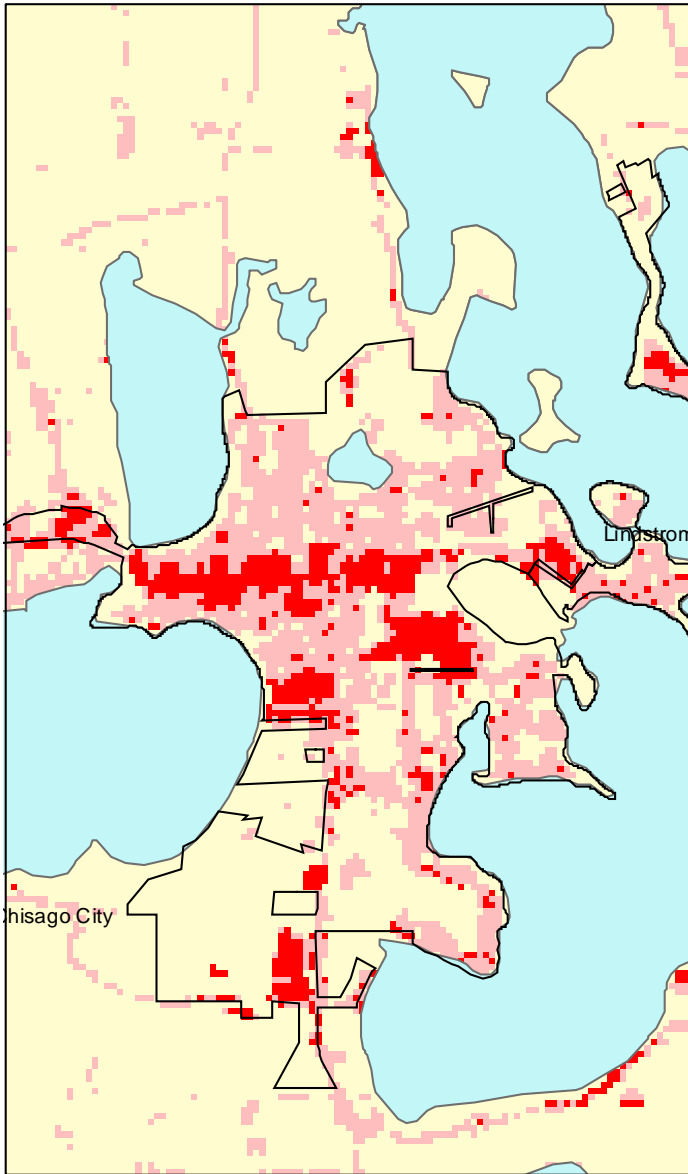

Lindstrom, MN: Impervious Cover

1990

2000

Lindstrom Summary	
Total Area Of MCD (Acres):	1562
1990 Impervious Area Total (Acres):	218
2000 Impervious Area Total (Acres):	342
1991 Percent Impervious Surface:	14%
2000 Percent Impervious Surface:	22%
Increase In IC (Acres)	124
Percent Increase IC %	57%

% Impervious Cover

Value