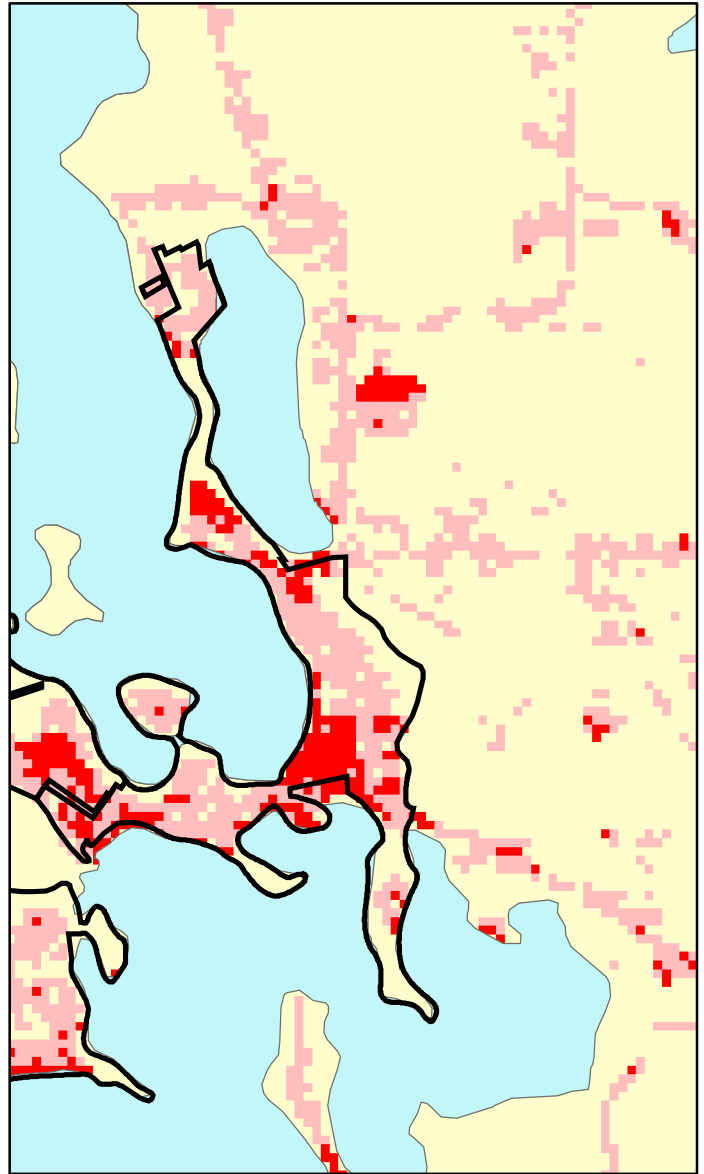

Center City, MN: Impervious Cover

1990

2000

Center City Summary	
Total Area Of MCD (Acres):	320
1990 Impervious Area Total (Acres):	43
2000 Impervious Area Total (Acres):	60
1991 Percent Impervious Surface:	14%
2000 Percent Impervious Surface:	19%
Increase In IC (Acres)	17
Percent Increase IC %	39%