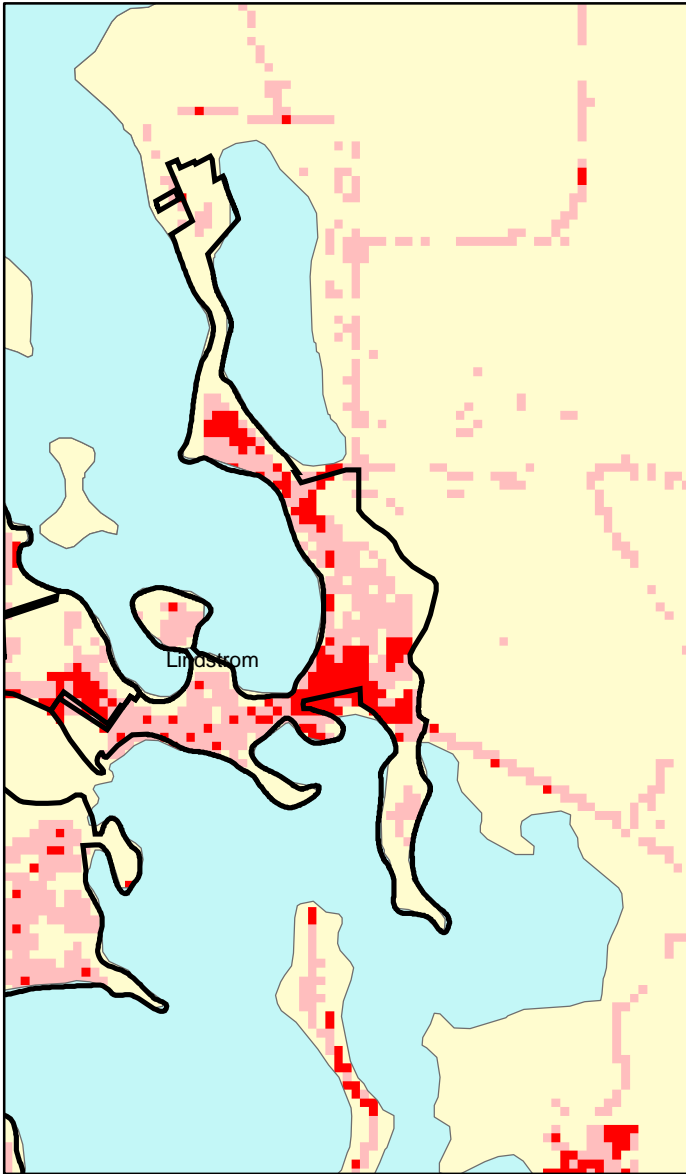

Center City, MN: Impervious Cover

1990

2000

Center City Summary	
Total Area Of MCD (Acres):	320
1990 Impervious Area Total (Acres):	43
2000 Impervious Area Total (Acres):	60
1991 Percent Impervious Surface:	14%
2000 Percent Impervious Surface:	19%
Increase In IC (Acres)	17
Percent Increase IC %	39%